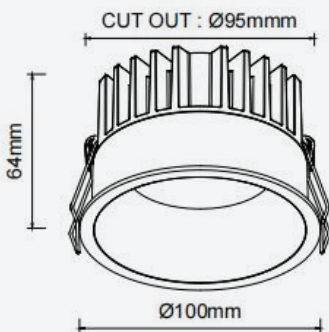

## SPECIFICATION

<b>RATED POWER</b>	8W, 10W, 15W
<b>LED SOURCE</b>	Bridgelux
<b>LED TYPE</b>	COB
<b>INPUT VOLTAGE</b>	220-240V 50/60Hz
<b>OUTPUT VOLTAGE</b>	350mA 36V DC
<b>COLOR TEMP</b>	2700K, 3000K, 4000K
<b>CRI</b>	90
<b>EFFICACY</b>	80 lm/W
<b>BEAM ANGLE</b>	15°, 24°, 36°, 60°, Diffused lens
<b>DIMENSIONS</b>	Ø100 x 64 mm
<b>CUT OUT</b>	Ø95 x 74 mm
<b>CONTROL</b>	Switched (on/off), 0-10V, TRIAC, DALI
<b>LAMP LIFE</b>	50,000 hrs
<b>MATERIAL</b>	Die-cast Aluminum
<b>BODY FINISH</b>	White, black
<b>UGR</b>	<16
<b>IP RATING</b>	IP65
<b>CLASS</b>	Class II
<b>OPERATING TEMP</b>	-20° to +40°
<b>CERTIFICATIONS</b>	CE, ROHS, CCC

## DIMENSIONS

## ORDERING CODE

PRODUCT SERIES	MODEL	POWER	COLOR TEMPERATURE	VOLTAGE	BEAM ANGLE	BODY FINISH
CRL - Coral	1 - Model 1	8W - 8 Watts	CT27 - 2700K	AC - 220-240V AC	15D - 15 Degree	WH - White
		10W - 10 Watts	CT30 - 3000K		24D - 24 Degree	BK - Black
		15W - 15 Watts	CT40 - 4000K		36D - 36 Degree	
					60D - 60 Degree	
					DL - Diffused Lens	