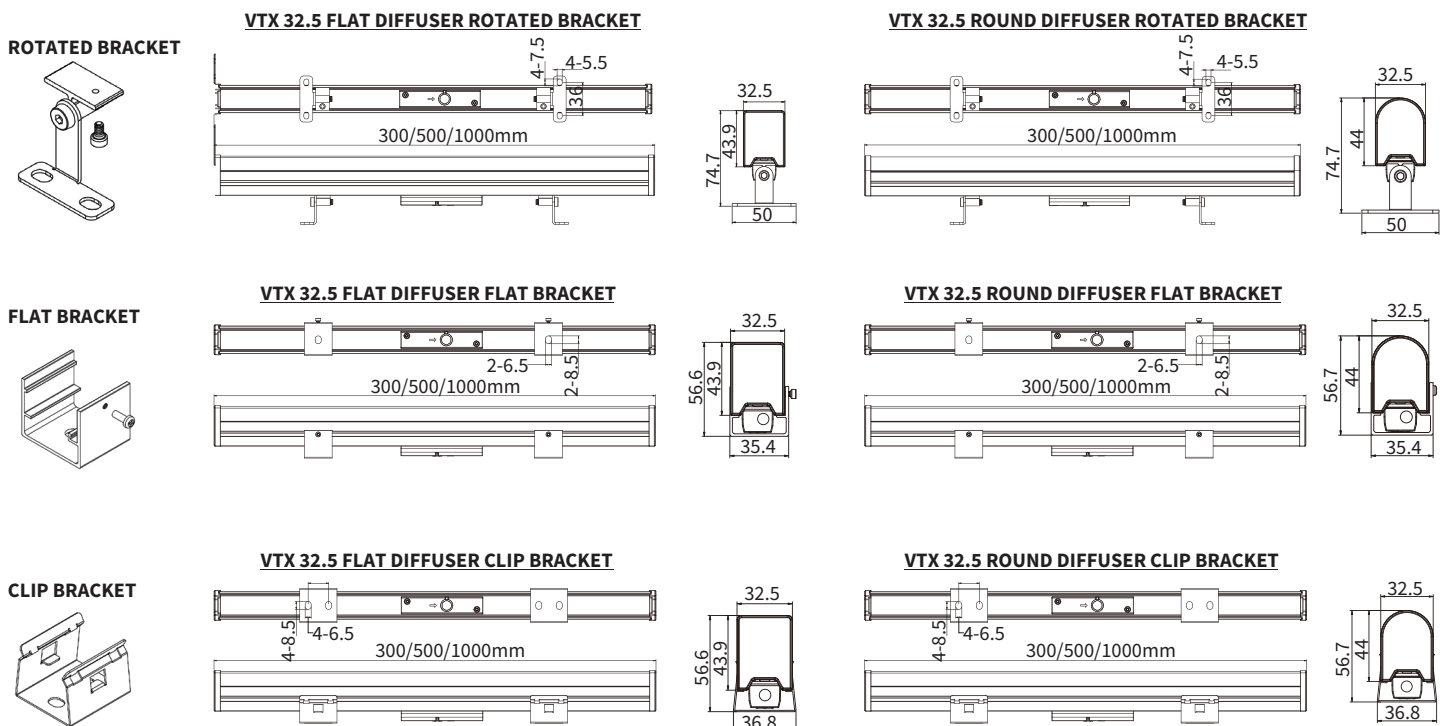

## SPECIFICATION

<b>OPERATING VOLTAGE</b>	24V DC, 48V DC
<b>RATED POWER</b>	15W
<b>DOWN-LEAD SPEC</b>	2*1.0mm <sup>2</sup> + 3*0.3mm <sup>2</sup>
<b>CONTROL</b>	DMX512
<b>SEGMENT/CHANNEL</b>	4 Pixel Address / 16 Channels per 1000mm length
<b>CONTROL CHIP</b>	SM17500P
<b>ADDRESS METHOD</b>	Signal Cable
<b>LED QUANTITY</b>	60 pcs
<b>COLOR</b>	RGBW (2700K/3000K/4000K/5000K/5700K)
<b>BEAM ANGLE</b>	150°
<b>LUMENS</b>	290 lm
<b>SDCM</b>	≥5
<b>BODY MATERIAL</b>	Alu 6063
<b>LENS MATERIAL</b>	PC
<b>COLOR FINISH</b>	Anodized finish
<b>ROTATION ANGLE</b>	±90° (Adjustable bracket)
<b>DIMENSIONS</b>	1000 mm (L) x 32.5 mm (W) x 44 mm (H) 39.37 in. (L) x 1.28 in. (W) x 1.73 mm (H)
<b>WEIGHT</b>	0.7 kg
<b>OPERATING TEMPERATURE</b>	-40°C to + 50°C
<b>STORAGE TEMPERATURE</b>	-40°C to + 80°C
<b>IP RATING</b>	IP66

**60pcs**  
LED Quantity

**24V DC, 48V DC**  
Working Voltage

**15W**  
Rated power

## DIMENSIONS

## ORDERING CODE

PRODUCT	DIFFUSER	POWER	OPTIC	COLOR TEMPERATURE	VOLTAGE	FIXTURE LENGTH	CONTROL	BODY COLOR	BRACKET TYPE
VTX-32.5	F - Flat	15 - 15W	150 - 150°	(RGB)	RGB	24 - 24V DC	DMX - DMX	BK - Black	RB - Rotated Bracket
	R - Round			(RGBW)	RGBW	48 - 48V DC		GR - Grey	FB - Flat Bracket
								WH - White	CB - Clip Bracket