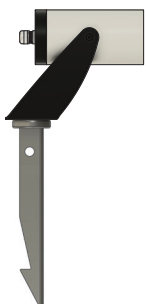

OAKEN SQUARE MEDIUM RGBW SPEC SHEET

OAK-Q-M-RGBW

The newest addition to the Oaken series, this RGBW spotlight is designed to highlight outdoor spaces while creating versatile moods in any environment. Featuring four optical configurations ranging from 15° to 45°, it offers the flexibility to adapt to various lighting needs. This luminaire is engineered to withstand extreme outdoor conditions, delivering reliable and consistent performance in all weather. Ideal for retail displays, art galleries, and hospitality settings where impactful, adaptable lighting is essential.

*" represent special order, please contact factory for detail.

Cree XPL Color
LED Source

24V DC
Operating Voltage

15W
Rated power

OPTICAL DATA (RGBW 3000K)

Beam Angles	RGBW (3000K)	Lumens	Wattages	Lumens per Watt
15°	Red	71.6 lm	4.05 W	17.7 lm/W
	Green	122.4 lm	5.1 W	24 lm/W
	Blue	31.57 lm	5.04 W	6.26 lm/W
	White (3000K)	131.7lm	4.9 W	26.9 lm/W
	All On	315 lm	15.3 W	20.6 lm/W
20°	Red	65 lm	4.05 W	16 lm/W
	Green	101.7 lm	5.1 W	19.9 lm/W
	Blue	31 lm	5.04 W	6.15 lm/W
	White (3000K)	129.3 lm	4.9 W	26.4 lm/W
	All On	331 lm	15.3 W	21.6 lm/W
30°	Red	68 lm	4.05 W	16.8 lm/W
	Green	102.8 lm	5.1 W	20.2 lm/W
	Blue	31.5 lm	5.04 W	6.25 lm/W
	White (3000K)	130.5 lm	4.9 W	26.6 lm/W
	All On	314 lm	15.6 W	20.1 lm/W
45°	Red	56.28 lm	4.05 W	13.9 lm/W
	Green	96.8 lm	5.1 W	19 lm/W
	Blue	29.8 lm	5.04 W	5.91 lm/W
	White (3000K)	125.6 lm	4.9 W	25.6 lm/W
	All On	300 lm	15.3 W	19.6 lm/W

Spike Mount

180° Angle Swivel Base

Honeycomb Louver (Optional)

Visor (Optional)

OAKEN SQUARE MEDIUM RGBW SPEC SHEET

OAK-Q-M-RGBW

ORDERING CODE

PRODUCT SERIES	TYPE	SIZE	POWER	COLOR TEMPERATURE	BEAM ANGLE	MOUNTING	VOLTAGE	CONTROL	ACCESSORIES
OAK - Oaken	Q - Square	M - Medium	15W - 15 Watts	RGBW3K - RGBW(3000K)	15D - 15 Degree	SM - Surface Mount	DC - 24V DC	DMX - DMX	N - None
				RGBW4K - RGBW(4000K)	20D - 20 Degree	SP - Spike Mount			H - Honeycomb
				RGBW6K - RGBW(6000K)	30D - 30 Degree				V - Visor
					45D - 45 Degree				