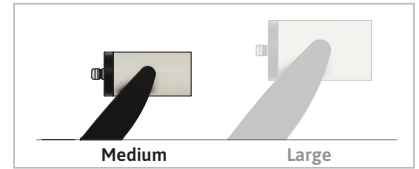

OAKEN SQUARE MEDIUM RGBW SPEC SHEET

OAK-Q-M-RGBW

The newest addition to the Oaken series, this RGBW spotlight is designed to highlight outdoor spaces while creating versatile moods in any environment. Featuring four optical configurations ranging from 15° to 45°, it offers the flexibility to adapt to various lighting needs. This luminaire is engineered to withstand extreme outdoor conditions, delivering reliable and consistent performance in all weather. Ideal for retail displays, art galleries, and hospitality settings where impactful, adaptable lighting is essential.

SPECIFICATION

OPERATING VOLTAGE	24V DC
OPERATING TEMPERATURE	-20°C to + 50°C
CRI	80, 90* (* = special order)
CONTROL	DMX
NO OF LED	1
LIGHT SOURCE	Cree XPL Color
COLOR	RGBW
BEAM ANGLE	15°, 20°, 30°, 45°
FIXTURE CONNECTION	Pigtail
AVAILABLE IP RATING	IP66

*" represent special order, please contact factory for detail.

Cree XPL Color
LED Source

24V DC
Operating Voltage

15W
Rated power

OPTICAL DATA (RGBW 3000K)

Beam Angles	RGBW (3000K)	Lumens	Wattages	Lumens per Watt
15°	Red	71.6 lm	4.05 W	17.7 lm/W
	Green	122.4 lm	5.1 W	24 lm/W
	Blue	31.57 lm	5.04 W	6.26 lm/W
	White (3000K)	131.7lm	4.9 W	26.9 lm/W
	All On	315 lm	15.3 W	20.6 lm/W
20°	Red	65 lm	4.05 W	16 lm/W
	Green	101.7 lm	5.1 W	19.9 lm/W
	Blue	31 lm	5.04 W	6.15 lm/W
	White (3000K)	129.3 lm	4.9 W	26.4 lm/W
	All On	331 lm	15.3 W	21.6 lm/W
30°	Red	68 lm	4.05 W	16.8 lm/W
	Green	102.8 lm	5.1 W	20.2 lm/W
	Blue	31.5 lm	5.04 W	6.25 lm/W
	White (3000K)	130.5 lm	4.9 W	26.6 lm/W
	All On	314 lm	15.6 W	20.1 lm/W
45°	Red	56.28 lm	4.05 W	13.9 lm/W
	Green	96.8 lm	5.1 W	19 lm/W
	Blue	29.8 lm	5.04 W	5.91 lm/W
	White (3000K)	125.6 lm	4.9 W	25.6 lm/W
	All On	300 lm	15.3 W	19.6 lm/W