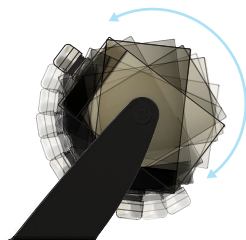

OAKEN SQUARE MEDIUM RGBW SPEC SHEET

OAK-Q-M-RGBW

The newest addition to the Oaken series, this RGBW spotlight is designed to highlight outdoor spaces while creating versatile moods in any environment. Featuring four optical configurations ranging from 15° to 45°, it offers the flexibility to adapt to various lighting needs. This luminaire is engineered to withstand extreme outdoor conditions, delivering reliable and consistent performance in all weather. Ideal for retail displays, art galleries, and hospitality settings where impactful, adaptable lighting is essential.

*" represent special order, please contact factory for detail.

Cree XPL Color
LED Source

24V DC
Operating Voltage

15W
Rated power

OPTICAL DATA (RGBW 3000K)

Beam Angles	RGBW (3000K)	Lumens	Wattages	Lumens per Watt
15°	Red	71.6 lm	4.05 W	17.7 lm/W
	Green	122.4 lm	5.1 W	24 lm/W
	Blue	31.57 lm	5.04 W	6.26 lm/W
	White (3000K)	131.7lm	4.9 W	26.9 lm/W
	All On	315 lm	15.3 W	20.6 lm/W
20°	Red	65 lm	4.05 W	16 lm/W
	Green	101.7 lm	5.1 W	19.9 lm/W
	Blue	31 lm	5.04 W	6.15 lm/W
	White (3000K)	129.3 lm	4.9 W	26.4 lm/W
	All On	331 lm	15.3 W	21.6 lm/W
30°	Red	68 lm	4.05 W	16.8 lm/W
	Green	102.8 lm	5.1 W	20.2 lm/W
	Blue	31.5 lm	5.04 W	6.25 lm/W
	White (3000K)	130.5 lm	4.9 W	26.6 lm/W
	All On	314 lm	15.6 W	20.1 lm/W
45°	Red	56.28 lm	4.05 W	13.9 lm/W
	Green	96.8 lm	5.1 W	19 lm/W
	Blue	29.8 lm	5.04 W	5.91 lm/W
	White (3000K)	125.6 lm	4.9 W	25.6 lm/W
	All On	300 lm	15.3 W	19.6 lm/W

Spike Mount

180° Angle Swivel Base

Honeycomb Louver (Optional)

Visor (Optional)

OAKEN SQUARE MEDIUM RGBW SPEC SHEET

OAK-Q-M-RGBW

ORDERING CODE

PRODUCT SERIES	TYPE	SIZE	POWER	COLOR TEMPERATURE	BEAM ANGLE	MOUNTING	VOLTAGE	CONTROL	ACCESSORIES
OAK - Oaken	Q - Square	M - Medium	15W - 15 Watts	RGBW3K - RGBW(3000K)	15D - 15 Degree	SM - Surface Mount	DC - 24V DC	DMX - DMX	N - None
				RGBW4K - RGBW(4000K)	20D - 20 Degree	SP - Spike Mount			H - Honeycomb
				RGBW6K - RGBW(6000K)	30D - 30 Degree				V - Visor
					45D - 45 Degree				