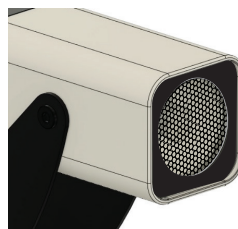

OAKEN SQUARE MEDIUM RGBW SPEC SHEET

OAK-Q-M-RGBW

The newest addition to the Oaken series, this RGBW spotlight is designed to highlight outdoor spaces while creating versatile moods in any environment. Featuring four optical configurations ranging from 15° to 45°, it offers the flexibility to adapt to various lighting needs. This luminaire is engineered to withstand extreme outdoor conditions, delivering reliable and consistent performance in all weather. Ideal for retail displays, art galleries, and hospitality settings where impactful, adaptable lighting is essential.

SPECIFICATION

OPERATING VOLTAGE	24V DC
OPERATING TEMPERATURE	-20°C to + 50°C
CRI	80, 90* (* = special order)
CONTROL	DMX
NO OF LED	1
LIGHT SOURCE	Cree XPL Color
COLOR	RGBW
BEAM ANGLE	15°, 20°, 30°, 45°
FIXTURE CONNECTION	Pigtail
AVAILABLE IP RATING	IP66

Spike Mount

180° Angle Swivel Base

Honeycomb Louver (Optional)

Visor (Optional)

OAKEN SQUARE MEDIUM RGBW SPEC SHEET

OAK-Q-M-RGBW

ORDERING CODE

PRODUCT SERIES	TYPE	SIZE	POWER	COLOR TEMPERATURE	BEAM ANGLE	MOUNTING	VOLTAGE	CONTROL	ACCESSORIES
OAK - Oaken	Q - Square	M - Medium	15W - 15 Watts	RGBW3K - RGBW(3000K)	15D - 15 Degree	SM - Surface Mount	DC - 24V DC	DMX - DMX	N - None
				RGBW4K - RGBW(4000K)	20D - 20 Degree	SP - Spike Mount			H - Honeycomb
				RGBW6K - RGBW(6000K)	30D - 30 Degree				V - Visor
					45D - 45 Degree				