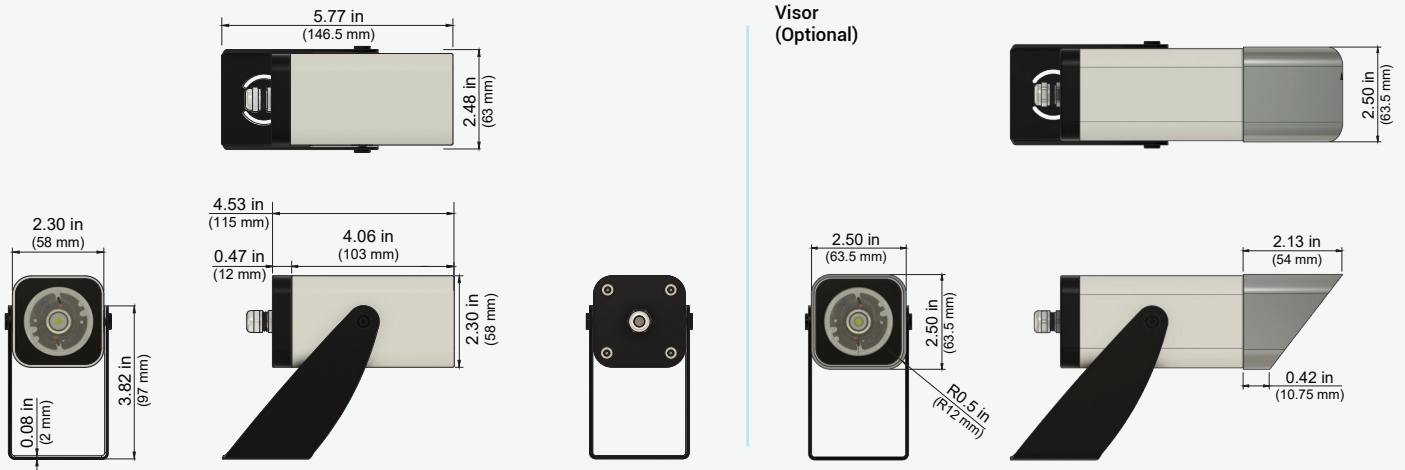

OAKEN SQUARE MEDIUM RGBW SPEC SHEET

OAK-Q-M-RGBW

ORDERING CODE

PRODUCT SERIES	TYPE	SIZE	POWER	COLOR TEMPERATURE	BEAM ANGLE	MOUNTING	VOLTAGE	CONTROL	ACCESSORIES
OAK - Oaken	Q - Square	M - Medium	15W - 15 Watts	RGBW3K - RGBW(3000K)	15D - 15 Degree	SM - Surface Mount	DC - 24V DC	DMX - DMX	N - None
				RGBW4K - RGBW(4000K)	20D - 20 Degree	SP - Spike Mount			H - Honeycomb
				RGBW6K - RGBW(6000K)	30D - 30 Degree				V - Visor
					45D - 45 Degree				

FIXTURE FINISHING			
BODY FINISH		TRIM FINISH	
BWH - White	TWH - White	TBL - Black	TSL - Silver
BBL - Black	TBL - Black	TGD - Gold	TXX - Custom
BSL - Silver	TSL - Silver		
BXX - Custom	TGD - Gold		
	TXX - Custom		

Sample: OAK-Q-M-15W-RGBW3K-15D-SM-DC-DMX-V-BBL-TBL

DIMENSIONS