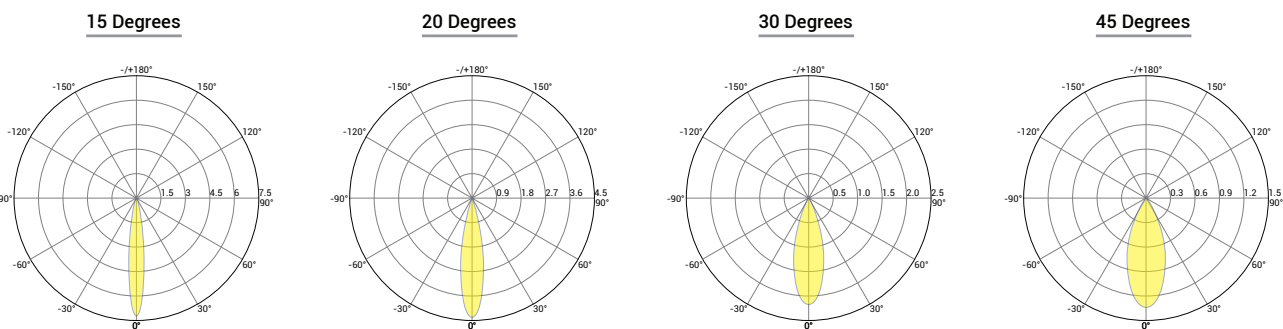

*" represent special order, please contact factory for detail.

Cree XPL Color
LED Source

24V DC
Operating Voltage

15W
Rated power

OPTICAL DATA (RGBW 3000K)

Beam Angles	RGBW (3000K)	Lumens	Wattages	Lumens per Watt
15°	Red	71.6 lm	4.05 W	17.7 lm/W
	Green	122.4 lm	5.1 W	24 lm/W
	Blue	31.57 lm	5.04 W	6.26 lm/W
	White (3000K)	131.7lm	4.9 W	26.9 lm/W
	All On	315 lm	15.3 W	20.6 lm/W
20°	Red	65 lm	4.05 W	16 lm/W
	Green	101.7 lm	5.1 W	19.9 lm/W
	Blue	31 lm	5.04 W	6.15 lm/W
	White (3000K)	129.3 lm	4.9 W	26.4 lm/W
	All On	331 lm	15.3 W	21.6 lm/W
30°	Red	68 lm	4.05 W	16.8 lm/W
	Green	102.8 lm	5.1 W	20.2 lm/W
	Blue	31.5 lm	5.04 W	6.25 lm/W
	White (3000K)	130.5 lm	4.9 W	26.6 lm/W
	All On	314 lm	15.6 W	20.1 lm/W
45°	Red	56.28 lm	4.05 W	13.9 lm/W
	Green	96.8 lm	5.1 W	19 lm/W
	Blue	29.8 lm	5.04 W	5.91 lm/W
	White (3000K)	125.6 lm	4.9 W	25.6 lm/W
	All On	300 lm	15.3 W	19.6 lm/W

Spike Mount

180° Angle Swivel Base

Honeycomb Louver (Optional)

Visor (Optional)

OAKEN SQUARE MEDIUM RGBW SPEC SHEET

OAK-Q-M-RGBW

ORDERING CODE

PRODUCT SERIES	TYPE	SIZE	POWER	COLOR TEMPERATURE	BEAM ANGLE	MOUNTING	VOLTAGE	CONTROL	ACCESSORIES
OAK - Oaken	Q - Square	M - Medium	15W - 15 Watts	RGBW3K - RGBW(3000K)	15D - 15 Degree	SM - Surface Mount	DC - 24V DC	DMX - DMX	N - None
				RGBW4K - RGBW(4000K)	20D - 20 Degree	SP - Spike Mount			H - Honeycomb
				RGBW6K - RGBW(6000K)	30D - 30 Degree				V - Visor
					45D - 45 Degree				

Sample: OAK-Q-M-15W-RGBW3K-15D-SM-DC-DMX-V-BBL-TBL

DIMENSIONS

PHOTOMETRIC DATA

Spectral Distribution