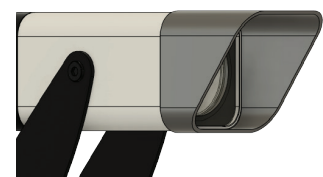

OAKEN SQUARE MEDIUM RGBW SPEC SHEET

OAK-Q-M-RGBW

The newest addition to the Oaken series, this RGBW spotlight is designed to highlight outdoor spaces while creating versatile moods in any environment. Featuring four optical configurations ranging from 15° to 45°, it offers the flexibility to adapt to various lighting needs. This luminaire is engineered to withstand extreme outdoor conditions, delivering reliable and consistent performance in all weather. Ideal for retail displays, art galleries, and hospitality settings where impactful, adaptable lighting is essential.

Spike Mount

180° Angle Swivel Base

Honeycomb Louver (Optional)

Visor (Optional)

OAKEN SQUARE MEDIUM RGBW SPEC SHEET

OAK-Q-M-RGBW

ORDERING CODE

PRODUCT SERIES	TYPE	SIZE	POWER	COLOR TEMPERATURE	BEAM ANGLE	MOUNTING	VOLTAGE	CONTROL	ACCESSORIES
OAK - Oaken	Q - Square	M - Medium	15W - 15 Watts	RGBW3K - RGBW(3000K)	15D - 15 Degree	SM - Surface Mount	DC - 24V DC	DMX - DMX	N - None
				RGBW4K - RGBW(4000K)	20D - 20 Degree	SP - Spike Mount			H - Honeycomb
				RGBW6K - RGBW(6000K)	30D - 30 Degree				V - Visor
					45D - 45 Degree				