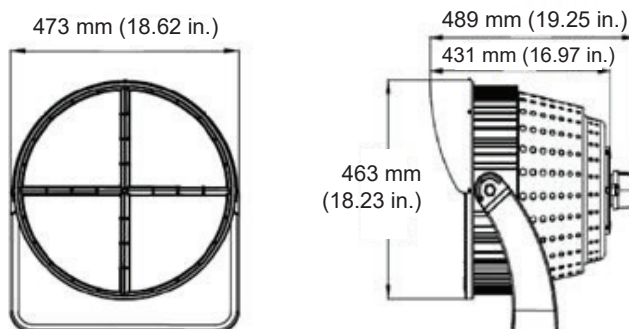

DIMENSIONS