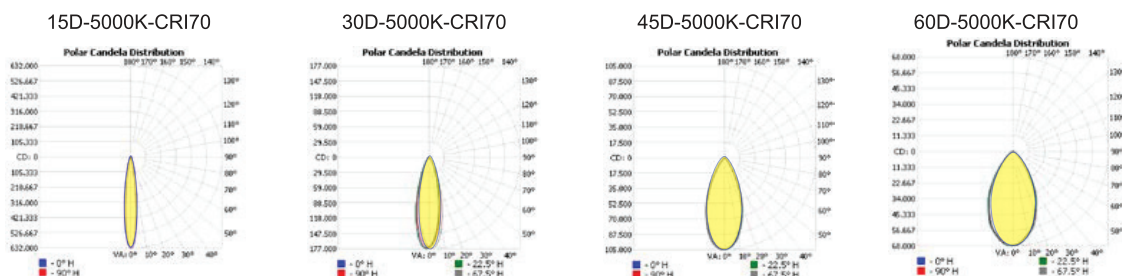

PACKAGING

NEW WEIGHT	16.36 kg / 36.07 lbs
GROSS CARTON WEIGHT	18.16 kg / 40.03 lbs
MASTER CARTON DIMENSIONS	515 x 415 x 400 mm / 20.3 x 16.3 x 15.8 in
QUANTITY PER CARTON	1

ORDERING CODE

PRODUCT SERIES	TYPE	VOLTAGE	CRI	POWER	COLOR TEMPERATURE	DIMMING	BEAM ANGLES	FINISH	MOUNTING	ACCESSORIES
SFL	COT3 - Contender 3	UNV - 120-277V	70	300W - 300 Watts	CT30 - 3000K	DIM - 0-10V	15D - 15°	BK - Black	YK - Yoke Mount (Standard) SF - Slip Fitter	NA - No Accessories
		HV - 277-480V	80	400W - 400 Watts	CT40 - 4000K		20D - 20°			LAD - Laser Aiming Device
					500W - 500 Watts		CT50 - 5000K			30D - 30°
						45D - 45°			DMX - DMX Interface	
							60D - 60°			RMD - Remote Driver

Sample: SFL-COT3-UNV-70-300W-CT30-DIM-15D-BK-YK-NA

DIMENSIONS

PHOTOMETRIC DATA

SPORTS FLOOD LIGHT - S.3 CONTENDER 3

SFL-COT3

PRODUCT INFORMATION

600W

INSTALLATION	Yoke (standard) or Slip fitter
MATERIAL	Cold forging aluminum
FINISH	Powder coat
SYSTEM POWER	600 W
FIXTURE LUMEN OUTPUT	93,000 lm
SYSTEM EFFICIENCY (5000K)	155 lm/W
LED DRIVER	Integral Inventronics - 2pc
LED ENGINE	Lumileds / Osram