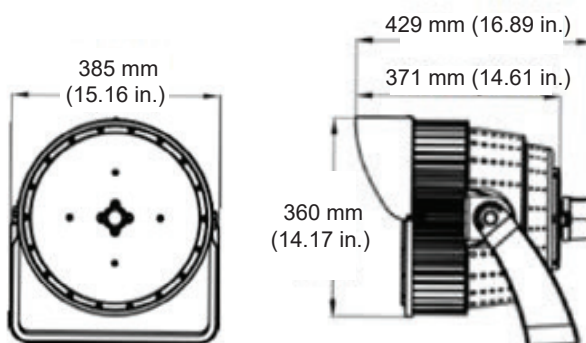

PACKAGING

NEW WEIGHT	16.36 kg / 36.07 lbs
GROSS CARTON WEIGHT	18.16 kg / 40.03 lbs
MASTER CARTON DIMENSIONS	515 x 415 x 400 mm / 20.3 x 16.3 x 15.8 in
QUANTITY PER CARTON	1

ORDERING CODE

PRODUCT SERIES	TYPE	VOLTAGE	CRI	POWER	COLOR TEMPERATURE	DIMMING	BEAM ANGLES	FINISH	MOUNTING	ACCESSORIES
SFL	COT3 - Contender 3	UNV - 120-277V	70	300W - 300 Watts	CT30 - 3000K	DIM - 0-10V	15D - 15°	BK - Black	YK - Yoke Mount (Standard) SF - Slip Fitter	NA - No Accessories
		HV - 277-480V	80	400W - 400 Watts	CT40 - 4000K		20D - 20°			LAD - Laser Aiming Device
					500W - 500 Watts		CT50 - 5000K			30D - 30°
						45D - 45°			DMX - DMX Interface	
							60D - 60°			RMD - Remote Driver

Sample: SFL-COT3-UNV-70-300W-CT30-DIM-15D-BK-YK-NA

DIMENSIONS

PHOTOMETRIC DATA

SPORTS FLOOD LIGHT - S.3 CONTENDER 3

SFL-COT3

PRODUCT INFORMATION

600W

INSTALLATION	Yoke (standard) or Slip fitter
MATERIAL	Cold forging aluminum
FINISH	Powder coat
SYSTEM POWER	600 W
FIXTURE LUMEN OUTPUT	93,000 lm
SYSTEM EFFICIENCY (5000K)	155 lm/W
LED DRIVER	Integral Inventronics - 2pc
LED ENGINE	Lumileds / Osram

PACKAGING

NEW WEIGHT	16.36 kg / 36.07 lbs
GROSS CARTON WEIGHT	18.16 kg / 40.03 lbs
MASTER CARTON DIMENSIONS	515 x 415 x 400 mm / 20.3 x 16.3 x 15.8 in
QUANTITY PER CARTON	1

ORDERING CODE

PRODUCT SERIES	TYPE	VOLTAGE	CRI	POWER	COLOR TEMPERATURE	DIMMING	BEAM ANGLES	FINISH	MOUNTING	ACCESSORIES
SFL	COT3 - Contender 3	UNV - 120-277V	70	600W - 600 Watts	CT30 - 3000K	DIM - 0-10V	15D - 15°	BK - Black	YK - Yoke Mount (Standard) SF - Slip Fitter	NA - No Accessories
		HV - 277-480V	80		CT40 - 4000K		20D - 20°			LAD - Laser Aiming Device
					CT50 - 5000K		30D - 30°			20SPD - 20KV Surge Protection Device
					RGBW - RGBW		45D - 45°			DMX - DMX Interface
					RGB - RGB		60D - 60°			RMD - Remote Driver