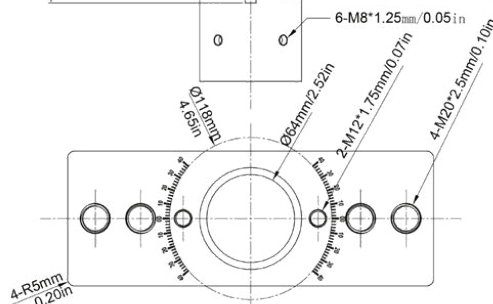

YOKE DIMENSIONS 400-600W

SPORTS FLOOD LIGHT - S.3 CONTENDER 3

SFL-COT3

YOKE DIMENSIONS 720-1200W

SPORTS FLOOD LIGHT - S.3 CONTENDER 3

SFL-COT3

YOKE DIMENSIONS 1500-1800W

SPORTS FLOOD LIGHT - S.3 CONTENDER 3

SFL-COT3

SLIP FITTER DIMENSIONS 400-600W

SPORTS FLOOD LIGHT - S.3 CONTENDER 3

SFL-COT3

SLIP FITTER DIMENSIONS 720-1200W

SPORTS FLOOD LIGHT - S.3 CONTENDER 3

SFL-COT3

VISOR DIMENSIONS 400-600W

Front EPA: 0.116m^2 | 1.25ft^2

Side EPA: 0.108m^2 | 1.16ft^2

Side EPA: 0.146m^2 | 1.57ft^2

SPORTS FLOOD LIGHT - S.3 CONTENDER 3

SFL-COT3

VISOR DIMENSIONS 720-1200W

Front EPA: 0.187m² | 2.01ft²

Side EPA: 0.160m² | 1.72ft²

Side EPA: 0.183m² | 1.97ft²

SPORTS FLOOD LIGHT - S.3 CONTENDER 3

SFL-COT3

VISOR DIMENSIONS 1500-1800W

Front EPA: 0.374m² | 4.03ft²

Side EPA: 0.260m² | 2.79ft²

Side EPA: 0.333m² | 3.59ft²

SPORTS FLOOD LIGHT - S.3 CONTENDER 3