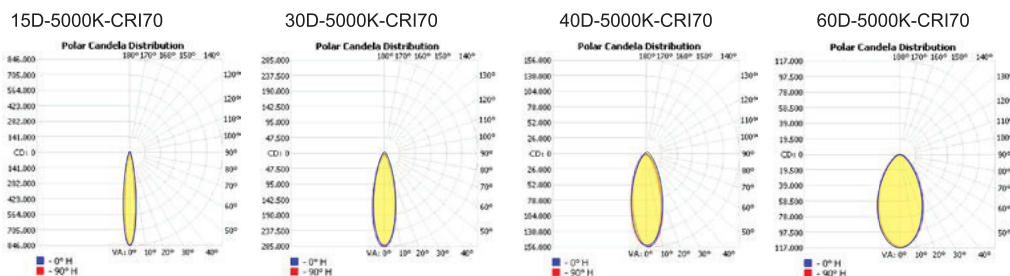

PHOTOMETRIC DATA