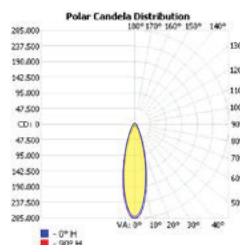

Sample: SFL-COT3-UNV-70- 1500W-CT30-DIM-15D-BK-YK-NA

DIMENSIONS

PHOTOMETRIC DATA

15D-5000K-CRI70

30D-5000K-CRI70

45D-5000K-CRI70

SPORTS FLOOD LIGHT - S.3 CONTENDER 3

SFL-COT3