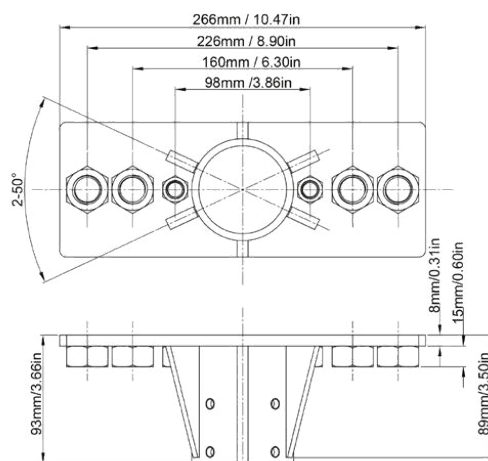

YOKE DIMENSIONS 400-600W

SPORTS FLOOD LIGHT - S.3 CONTENDER 3

SFL-COT3

YOKE DIMENSIONS 720-1200W

SPORTS FLOOD LIGHT - S.3 CONTENDER 3

SFL-COT3

YOKE DIMENSIONS 1500-1800W

SPORTS FLOOD LIGHT - S.3 CONTENDER 3

SFL-COT3

SLIP FITTER DIMENSIONS 400-600W

SPORTS FLOOD LIGHT - S.3 CONTENDER 3

SFL-COT3

SLIP FITTER DIMENSIONS 720-1200W

SPORTS FLOOD LIGHT - S.3 CONTENDER 3

SFL-COT3

VISOR DIMENSIONS 400-600W

Front EPA: 0.116m^2 | 1.25ft^2

Side EPA: 0.108m^2 | 1.16ft^2

Side EPA: 0.146m^2 | 1.57ft^2

SPORTS FLOOD LIGHT - S.3 CONTENDER 3

SFL-COT3

VISOR DIMENSIONS 720-1200W

Front EPA: 0.187m² | 2.01ft²

Side EPA: 0.160m² | 1.72ft²

Side EPA: 0.183m² | 1.97ft²

SPORTS FLOOD LIGHT - S.3 CONTENDER 3

SFL-COT3

VISOR DIMENSIONS 1500-1800W

Front EPA: 0.374m² | 4.03ft²

Side EPA: 0.260m² | 2.79ft²

Side EPA: 0.333m² | 3.59ft²

SPORTS FLOOD LIGHT - S.3 CONTENDER 3