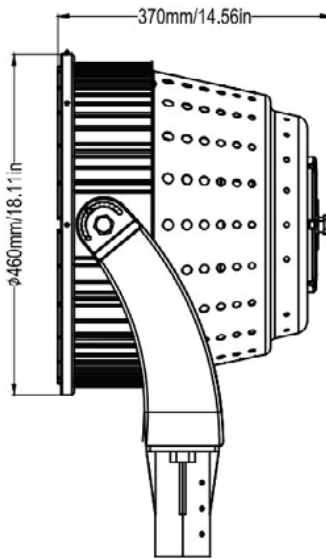

YOKE DIMENSIONS 400-600W

SPORTS FLOOD LIGHT - S.3 CONTENDER 3

SFL-COT3

YOKE DIMENSIONS 720-1200W

SPORTS FLOOD LIGHT - S.3 CONTENDER 3

SFL-COT3

YOKE DIMENSIONS 1500-1800W

SPORTS FLOOD LIGHT - S.3 CONTENDER 3

SFL-COT3

SLIP FITTER DIMENSIONS 400-600W

SPORTS FLOOD LIGHT - S.3 CONTENDER 3

SFL-COT3

SLIP FITTER DIMENSIONS 720-1200W

SPORTS FLOOD LIGHT - S.3 CONTENDER 3

SFL-COT3

VISOR DIMENSIONS 400-600W

Front EPA: 0.116m^2 | 1.25ft^2

Side EPA: 0.108m^2 | 1.16ft^2

Side EPA: 0.146m^2 | 1.57ft^2

SPORTS FLOOD LIGHT - S.3 CONTENDER 3

SFL-COT3

VISOR DIMENSIONS 720-1200W

Front EPA: 0.187m² | 2.01ft²

Side EPA: 0.160m² | 1.72ft²