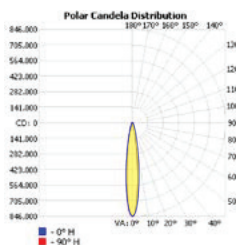

PHOTOMETRIC DATA

15D-5000K-CRI70