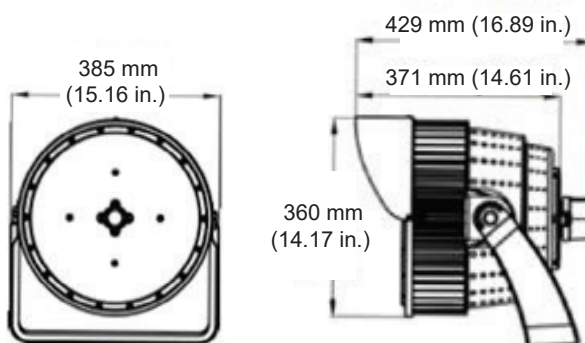

DIMENSIONS