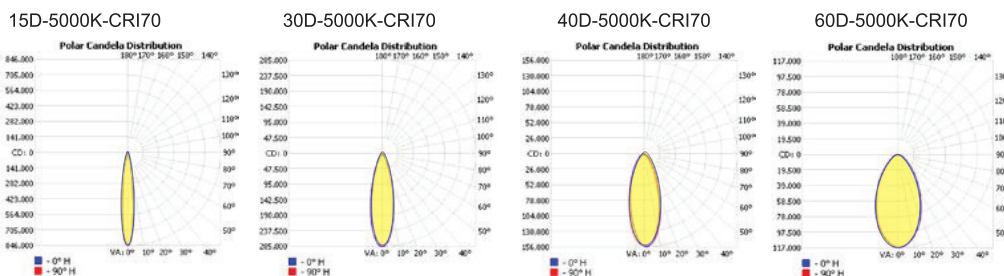

PHOTOMETRIC DATA