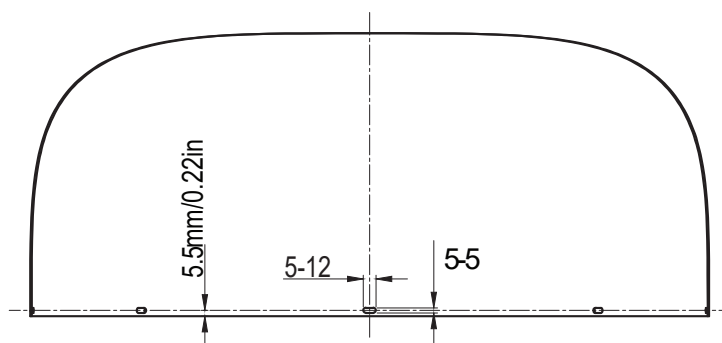

Front EPA: 0.116m^2 | 1.25ft^2

Side EPA: 0.108m^2 | 1.16ft^2

Side EPA: 0.146m^2 | 1.57ft^2

SPORTS FLOOD LIGHT - S.3 CONTENDER 3

SFL-COT3

VISOR DIMENSIONS 720-1200W

Front EPA: 0.187m² | 2.01ft²

Side EPA: 0.160m² | 1.72ft²

Side EPA: 0.183m² | 1.97ft²

SPORTS FLOOD LIGHT - S.3 CONTENDER 3

SFL-COT3

VISOR DIMENSIONS 1500-1800W

Front EPA: 0.374m² | 4.03ft²

Side EPA: 0.260m² | 2.79ft²

Side EPA: 0.333m² | 3.59ft²

SPORTS FLOOD LIGHT - S.3 CONTENDER 3