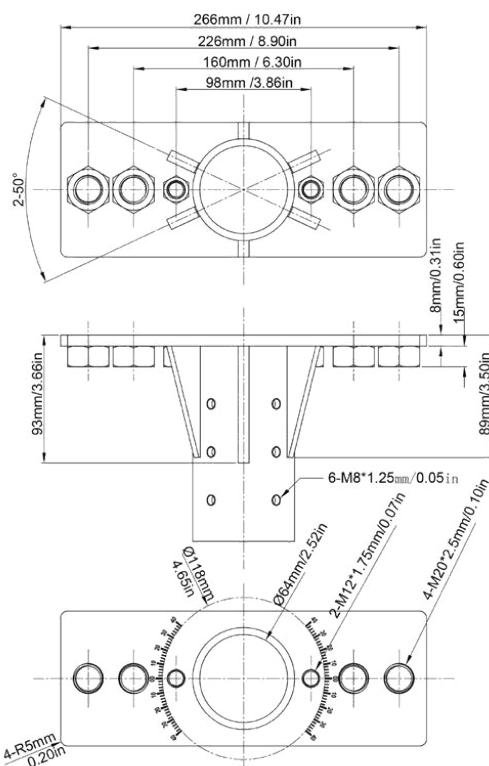

Sample: SFL-COT3-UNV-70- 1500W-CT30-DIM-15D-BK-YK-NA

DIMENSIONS

PHOTOMETRIC DATA

15D-5000K-CRI70

30D-5000K-CRI70

45D-5000K-CRI70

SPORTS FLOOD LIGHT - S.3 CONTENDER 3

SFL-COT3

YOKE DIMENSIONS 400-600W

SPORTS FLOOD LIGHT - S.3 CONTENDER 3

SFL-COT3

YOKE DIMENSIONS 720-1200W

SPORTS FLOOD LIGHT - S.3 CONTENDER 3

SFL-COT3

YOKE DIMENSIONS 1500-1800W

SPORTS FLOOD LIGHT - S.3 CONTENDER 3

SFL-COT3

SLIP FITTER DIMENSIONS 400-600W

SPORTS FLOOD LIGHT - S.3 CONTENDER 3

SFL-COT3

SLIP FITTER DIMENSIONS 720-1200W

SPORTS FLOOD LIGHT - S.3 CONTENDER 3

SFL-COT3

VISOR DIMENSIONS 400-600W

Front EPA: 0.116m^2 | 1.25ft^2

Side EPA: 0.108m^2 | 1.16ft^2

Side EPA: 0.146m^2 | 1.57ft^2

SPORTS FLOOD LIGHT - S.3 CONTENDER 3

SFL-COT3

VISOR DIMENSIONS 720-1200W

Front EPA: 0.187m² | 2.01ft²

Side EPA: 0.160m² | 1.72ft²