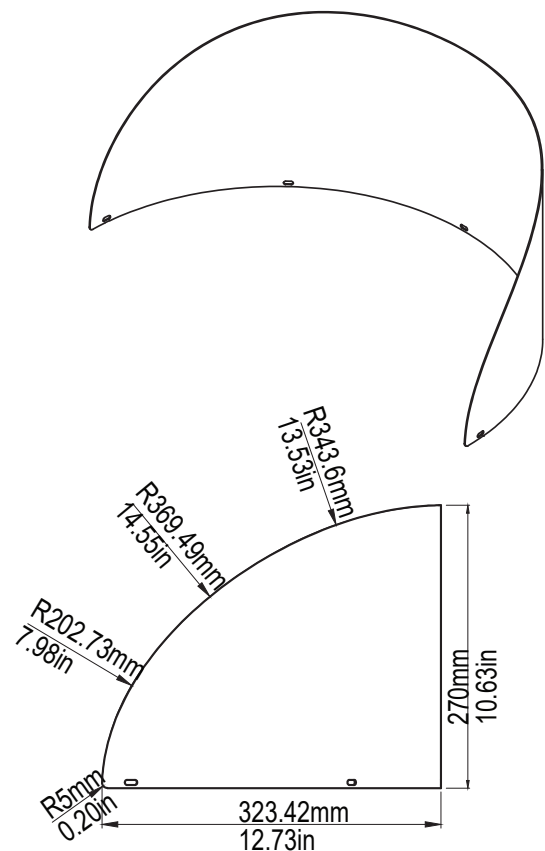

SFL-COT3

SLIP FITTER DIMENSIONS 400-600W

SPORTS FLOOD LIGHT - S.3 CONTENDER 3

SFL-COT3

SLIP FITTER DIMENSIONS 720-1200W

SPORTS FLOOD LIGHT - S.3 CONTENDER 3

SFL-COT3

VISOR DIMENSIONS 400-600W

Front EPA: 0.116m^2 | 1.25ft^2

Side EPA: 0.108m^2 | 1.16ft^2

Side EPA: 0.146m^2 | 1.57ft^2

SPORTS FLOOD LIGHT - S.3 CONTENDER 3

SFL-COT3

VISOR DIMENSIONS 720-1200W

Front EPA: 0.187m² | 2.01ft²

Side EPA: 0.160m² | 1.72ft²

Side EPA: 0.183m² | 1.97ft²

SPORTS FLOOD LIGHT - S.3 CONTENDER 3

SFL-COT3

VISOR DIMENSIONS 1500-1800W

Front EPA: 0.374m² | 4.03ft²

Side EPA: 0.260m² | 2.79ft²

Side EPA: 0.333m² | 3.59ft²

SPORTS FLOOD LIGHT - S.3 CONTENDER 3