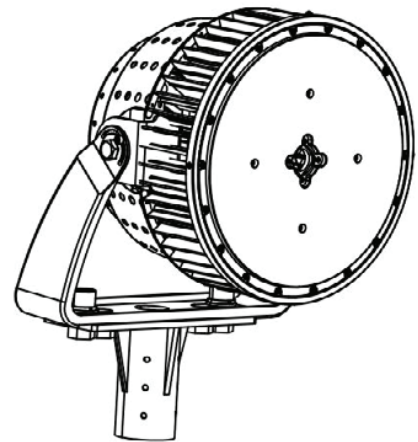

YOKE DIMENSIONS 400-600W

SPORTS FLOOD LIGHT - S.3 CONTENDER 3

SFL-COT3

YOKE DIMENSIONS 720-1200W

SPORTS FLOOD LIGHT - S.3 CONTENDER 3

SFL-COT3

YOKE DIMENSIONS 1500-1800W

SPORTS FLOOD LIGHT - S.3 CONTENDER 3

SFL-COT3

SLIP FITTER DIMENSIONS 400-600W

SPORTS FLOOD LIGHT - S.3 CONTENDER 3

SFL-COT3

SLIP FITTER DIMENSIONS 720-1200W

SPORTS FLOOD LIGHT - S.3 CONTENDER 3

SFL-COT3

VISOR DIMENSIONS 400-600W