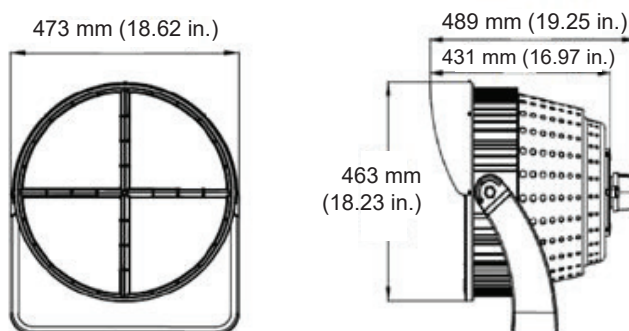

DIMENSIONS