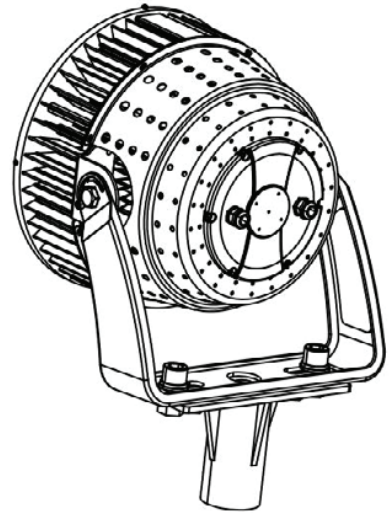

YOKE DIMENSIONS 400-600W

SPORTS FLOOD LIGHT - S.3 CONTENDER 3

SFL-COT3

YOKE DIMENSIONS 720-1200W

SPORTS FLOOD LIGHT - S.3 CONTENDER 3

SFL-COT3

YOKE DIMENSIONS 1500-1800W

SPORTS FLOOD LIGHT - S.3 CONTENDER 3

SFL-COT3

SLIP FITTER DIMENSIONS 400-600W

SPORTS FLOOD LIGHT - S.3 CONTENDER 3

SFL-COT3

SLIP FITTER DIMENSIONS 720-1200W

SPORTS FLOOD LIGHT - S.3 CONTENDER 3

SFL-COT3

VISOR DIMENSIONS 400-600W