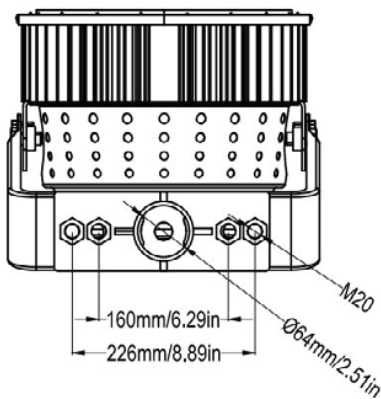

PACKAGING

NEW WEIGHT	51.96 kg / 114.55 lbs
GROSS CARTON WEIGHT	57.47 kg / 126.70 lbs
MASTER CARTON DIMENSIONS	820 x 750 x 525 mm / 32.3 x 29.5 x 20.7 in
QUANTITY PER CARTON	1

ORDERING CODE

PRODUCT SERIES	TYPE	VOLTAGE	CRI	POWER	COLOR TEMPERATURE	DIMMING	BEAM ANGLES	FINISH	MOUNTING	ACCESSORIES
SFL	COT3 - Contender 3	UNV - 120-277V	70	1500W - 1500 Watts	CT30 - 3000K	DIM - 0-10V	15D - 15°	BK - Black	YK - Yoke Mount (Standard)	NA - No Accessories
		HV - 277-480V	80	1600W - 1600 Watts	CT40 - 4000K		20D - 20°			LAD - Laser Aiming Device
				1800W - 1800 Watts	CT50 - 5000K		30D - 30°			20SPD - 20KV Surge Protection Device
						45D - 45°	DMX - DMX Interface		RMD - Remote Driver	

YOKE DIMENSIONS 400-600W

SPORTS FLOOD LIGHT - S.3 CONTENDER 3

SFL-COT3

YOKE DIMENSIONS 720-1200W

SPORTS FLOOD LIGHT - S.3 CONTENDER 3

SFL-COT3

YOKE DIMENSIONS 1500-1800W

SPORTS FLOOD LIGHT - S.3 CONTENDER 3

SFL-COT3

SLIP FITTER DIMENSIONS 400-600W

SPORTS FLOOD LIGHT - S.3 CONTENDER 3

SFL-COT3

SLIP FITTER DIMENSIONS 720-1200W

SPORTS FLOOD LIGHT - S.3 CONTENDER 3

SFL-COT3

VISOR DIMENSIONS 400-600W

Front EPA: 0.116m^2 | 1.25ft^2

Side EPA: 0.108m^2 | 1.16ft^2

Side EPA: 0.146m^2 | 1.57ft^2

SPORTS FLOOD LIGHT - S.3 CONTENDER 3

SFL-COT3

VISOR DIMENSIONS 720-1200W

Front EPA: 0.187m² | 2.01ft²

Side EPA: 0.160m² | 1.72ft²