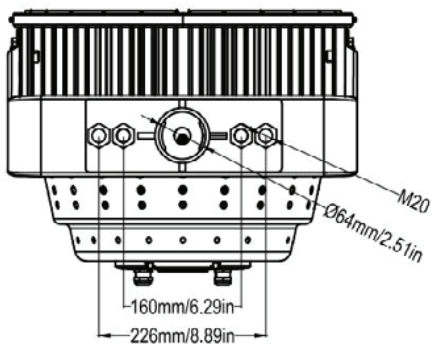

YOKE DIMENSIONS 400-600W

SPORTS FLOOD LIGHT - S.3 CONTENDER 3

SFL-COT3

YOKE DIMENSIONS 720-1200W

SPORTS FLOOD LIGHT - S.3 CONTENDER 3

SFL-COT3

YOKE DIMENSIONS 1500-1800W

SPORTS FLOOD LIGHT - S.3 CONTENDER 3

SFL-COT3

SLIP FITTER DIMENSIONS 400-600W

SPORTS FLOOD LIGHT - S.3 CONTENDER 3

SFL-COT3

SLIP FITTER DIMENSIONS 720-1200W

SPORTS FLOOD LIGHT - S.3 CONTENDER 3

SFL-COT3

VISOR DIMENSIONS 400-600W

Front EPA: 0.116m^2 | 1.25ft^2

Side EPA: 0.108m^2 | 1.16ft^2

Side EPA: 0.146m^2 | 1.57ft^2

SPORTS FLOOD LIGHT - S.3 CONTENDER 3

SFL-COT3

VISOR DIMENSIONS 720-1200W

Front EPA: 0.187m² | 2.01ft²

Side EPA: 0.160m² | 1.72ft²

Side EPA: 0.183m² | 1.97ft²

SPORTS FLOOD LIGHT - S.3 CONTENDER 3

SFL-COT3

VISOR DIMENSIONS 1500-1800W

Front EPA: 0.374m² | 4.03ft²

Side EPA: 0.260m² | 2.79ft²

Side EPA: 0.333m² | 3.59ft²

SPORTS FLOOD LIGHT - S.3 CONTENDER 3