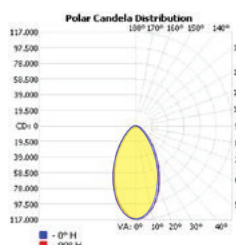

Sample: SFL-COT3-UNV-70- 1500W-CT30-DIM-15D-BK-YK-NA

DIMENSIONS

PHOTOMETRIC DATA

15D-5000K-CRI70

30D-5000K-CRI70

45D-5000K-CRI70

SPORTS FLOOD LIGHT - S.3 CONTENDER 3

SFL-COT3