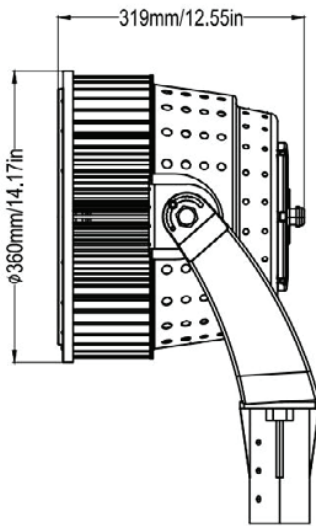

PACKAGING

NEW WEIGHT	51.96 kg / 114.55 lbs
GROSS CARTON WEIGHT	57.47 kg / 126.70 lbs
MASTER CARTON DIMENSIONS	820 x 750 x 525 mm / 32.3 x 29.5 x 20.7 in
QUANTITY PER CARTON	1

ORDERING CODE

PRODUCT SERIES	TYPE	VOLTAGE	CRI	POWER	COLOR TEMPERATURE	DIMMING	BEAM ANGLES	FINISH	MOUNTING	ACCESSORIES
SFL	COT3 - Contender 3	UNV - 120-277V	70	1500W - 1500 Watts	CT30 - 3000K	DIM - 0-10V	15D - 15°	BK - Black	YK - Yoke Mount (Standard)	NA - No Accessories
		HV - 277-480V	80	1600W - 1600 Watts	CT40 - 4000K		20D - 20°			LAD - Laser Aiming Device
				1800W - 1800 Watts	CT50 - 5000K		30D - 30°			20SPD - 20KV Surge Protection Device
						45D - 45°	DMX - DMX Interface		RMD - Remote Driver	

YOKE DIMENSIONS 400-600W

SPORTS FLOOD LIGHT - S.3 CONTENDER 3

SFL-COT3

YOKE DIMENSIONS 720-1200W

SPORTS FLOOD LIGHT - S.3 CONTENDER 3

SFL-COT3

YOKE DIMENSIONS 1500-1800W

SPORTS FLOOD LIGHT - S.3 CONTENDER 3

SFL-COT3

SLIP FITTER DIMENSIONS 400-600W

SPORTS FLOOD LIGHT - S.3 CONTENDER 3

SFL-COT3

SLIP FITTER DIMENSIONS 720-1200W

SPORTS FLOOD LIGHT - S.3 CONTENDER 3

SFL-COT3

VISOR DIMENSIONS 400-600W