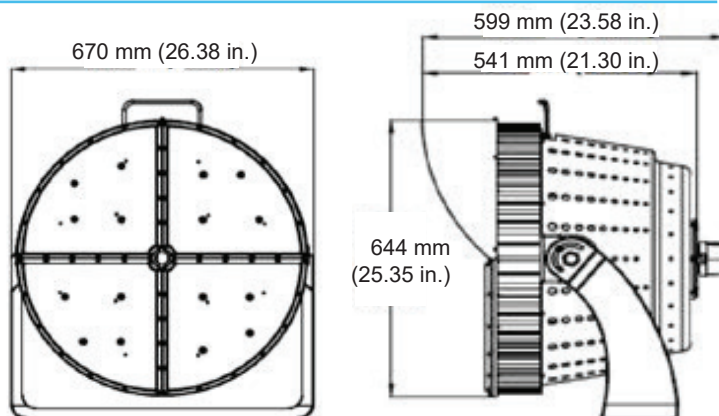

DIMENSIONS