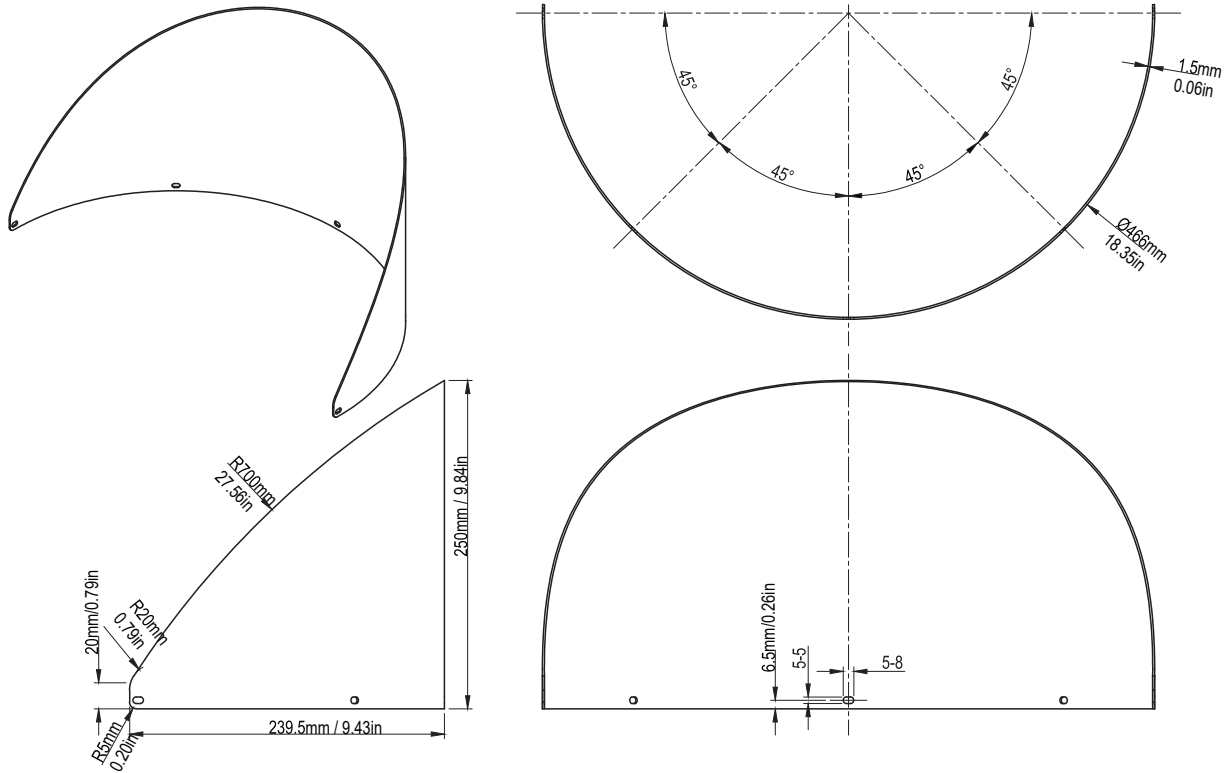

SFL-COT3

SLIP FITTER DIMENSIONS 400-600W

SPORTS FLOOD LIGHT - S.3 CONTENDER 3

SFL-COT3

SLIP FITTER DIMENSIONS 720-1200W

SPORTS FLOOD LIGHT - S.3 CONTENDER 3

SFL-COT3

VISOR DIMENSIONS 400-600W

Front EPA: 0.116m^2 | 1.25ft^2

Side EPA: 0.108m^2 | 1.16ft^2

Side EPA: 0.146m^2 | 1.57ft^2

SPORTS FLOOD LIGHT - S.3 CONTENDER 3

SFL-COT3

VISOR DIMENSIONS 720-1200W

Front EPA: 0.187m² | 2.01ft²

Side EPA: 0.160m² | 1.72ft²

Side EPA: 0.183m² | 1.97ft²

SPORTS FLOOD LIGHT - S.3 CONTENDER 3

SFL-COT3

VISOR DIMENSIONS 1500-1800W

Front EPA: 0.374m² | 4.03ft²

Side EPA: 0.260m² | 2.79ft²

Side EPA: 0.333m² | 3.59ft²

SPORTS FLOOD LIGHT - S.3 CONTENDER 3