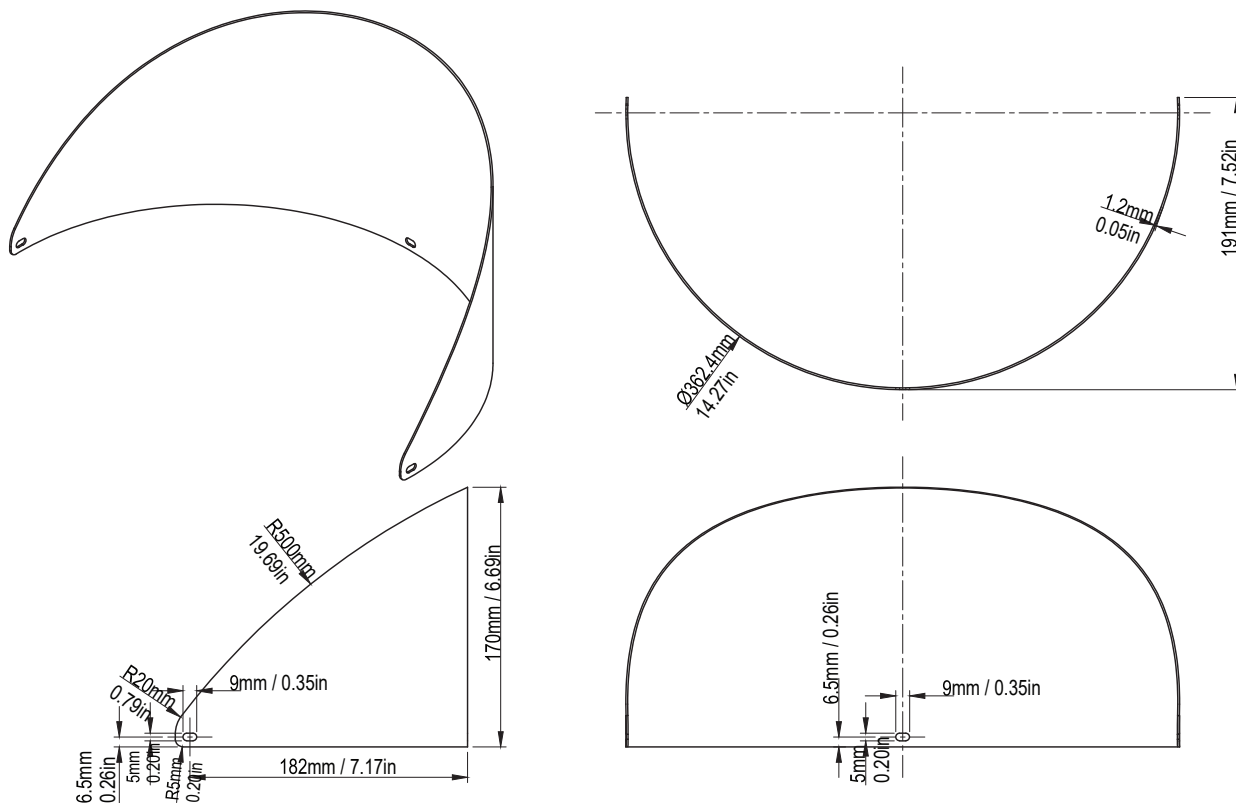

YOKE DIMENSIONS 400-600W

SPORTS FLOOD LIGHT - S.3 CONTENDER 3

SFL-COT3

YOKE DIMENSIONS 720-1200W

SPORTS FLOOD LIGHT - S.3 CONTENDER 3

SFL-COT3

YOKE DIMENSIONS 1500-1800W

SPORTS FLOOD LIGHT - S.3 CONTENDER 3

SFL-COT3

SLIP FITTER DIMENSIONS 400-600W

SPORTS FLOOD LIGHT - S.3 CONTENDER 3

SFL-COT3

SLIP FITTER DIMENSIONS 720-1200W

SPORTS FLOOD LIGHT - S.3 CONTENDER 3

SFL-COT3

VISOR DIMENSIONS 400-600W

Front EPA: 0.116m^2 | 1.25ft^2

Side EPA: 0.108m^2 | 1.16ft^2

Side EPA: 0.146m^2 | 1.57ft^2

SPORTS FLOOD LIGHT - S.3 CONTENDER 3

SFL-COT3

VISOR DIMENSIONS 720-1200W

Front EPA: 0.187m² | 2.01ft²

Side EPA: 0.160m² | 1.72ft²

Side EPA: 0.183m² | 1.97ft²

SPORTS FLOOD LIGHT - S.3 CONTENDER 3

SFL-COT3

VISOR DIMENSIONS 1500-1800W

Front EPA: 0.374m² | 4.03ft²

Side EPA: 0.260m² | 2.79ft²

Side EPA: 0.333m² | 3.59ft²

SPORTS FLOOD LIGHT - S.3 CONTENDER 3