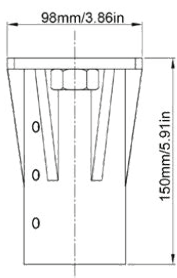

YOKE DIMENSIONS 400-600W

SPORTS FLOOD LIGHT - S.3 CONTENDER 3

SFL-COT3

YOKE DIMENSIONS 720-1200W

SPORTS FLOOD LIGHT - S.3 CONTENDER 3

SFL-COT3

YOKE DIMENSIONS 1500-1800W

SPORTS FLOOD LIGHT - S.3 CONTENDER 3

SFL-COT3

SLIP FITTER DIMENSIONS 400-600W

SPORTS FLOOD LIGHT - S.3 CONTENDER 3

SFL-COT3

SLIP FITTER DIMENSIONS 720-1200W

SPORTS FLOOD LIGHT - S.3 CONTENDER 3

SFL-COT3

VISOR DIMENSIONS 400-600W

Front EPA: 0.116m^2 | 1.25ft^2

Side EPA: 0.108m^2 | 1.16ft^2

Side EPA: 0.146m^2 | 1.57ft^2

SPORTS FLOOD LIGHT - S.3 CONTENDER 3

SFL-COT3

VISOR DIMENSIONS 720-1200W

Front EPA: 0.187m² | 2.01ft²

Side EPA: 0.160m² | 1.72ft²

Side EPA: 0.183m² | 1.97ft²

SPORTS FLOOD LIGHT - S.3 CONTENDER 3

SFL-COT3

VISOR DIMENSIONS 1500-1800W

Front EPA: 0.374m² | 4.03ft²

Side EPA: 0.260m² | 2.79ft²

Side EPA: 0.333m² | 3.59ft²

SPORTS FLOOD LIGHT - S.3 CONTENDER 3