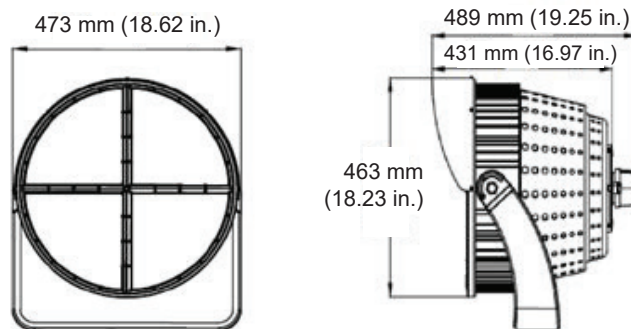

DIMENSIONS