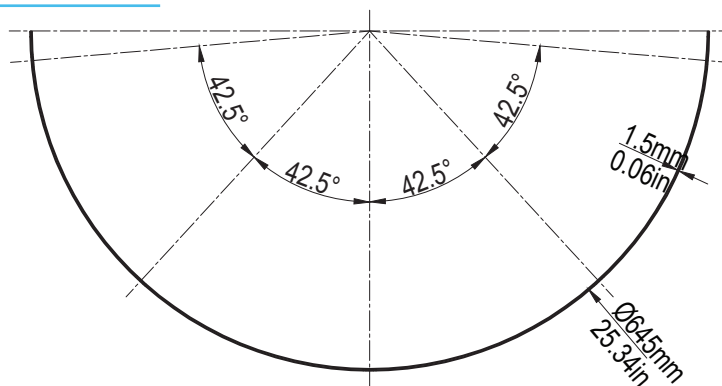

Front EPA: 0.116m^2 | 1.25ft^2

Side EPA: 0.108m^2 | 1.16ft^2

Side EPA: 0.146m^2 | 1.57ft^2

SPORTS FLOOD LIGHT - S.3 CONTENDER 3

SFL-COT3

VISOR DIMENSIONS 720-1200W

Front EPA: 0.187m² | 2.01ft²

Side EPA: 0.160m² | 1.72ft²

Side EPA: 0.183m² | 1.97ft²

SPORTS FLOOD LIGHT - S.3 CONTENDER 3

SFL-COT3

VISOR DIMENSIONS 1500-1800W

Front EPA: 0.374m² | 4.03ft²

Side EPA: 0.260m² | 2.79ft²

Side EPA: 0.333m² | 3.59ft²

SPORTS FLOOD LIGHT - S.3 CONTENDER 3