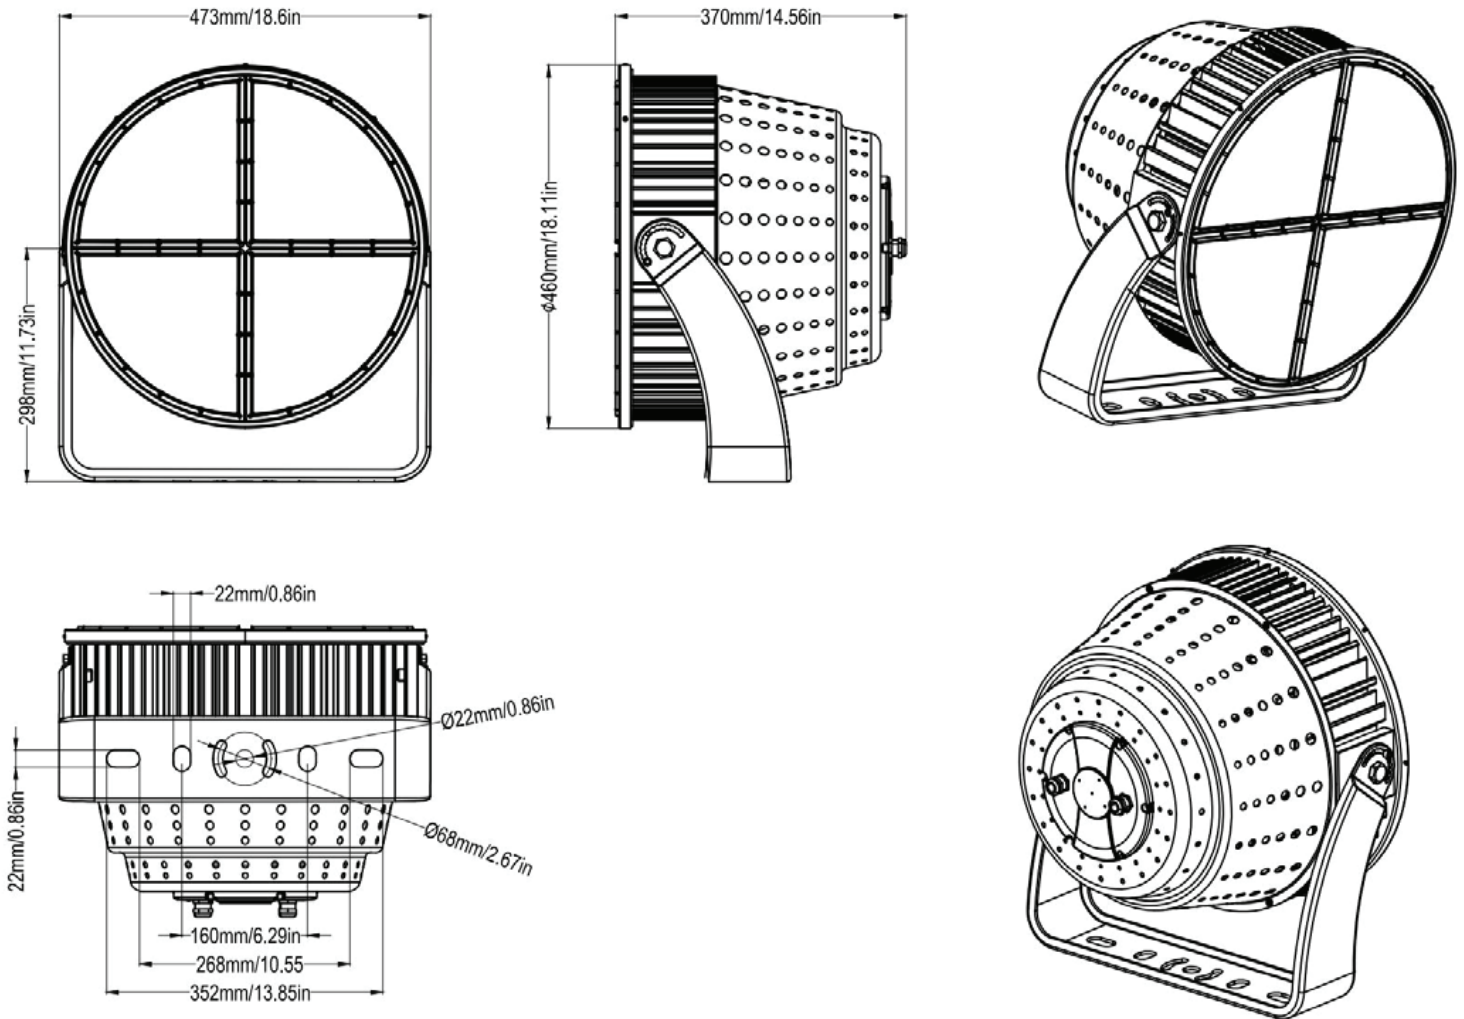

SPORTS FLOOD LIGHT - S.3 CONTENDER 3

SFL-COT3

YOKE DIMENSIONS 720-1200W