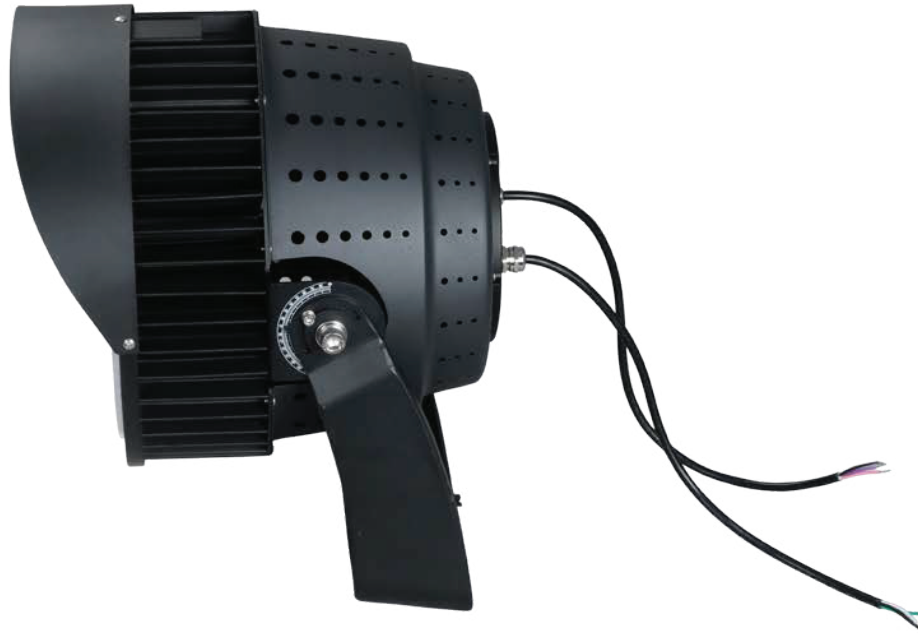

SPORTS FLOOD LIGHT - S.3 CONTENDER 3

SFL-COT3

ARM TILT AIMING

Angle markings on arm for tilt aiming.