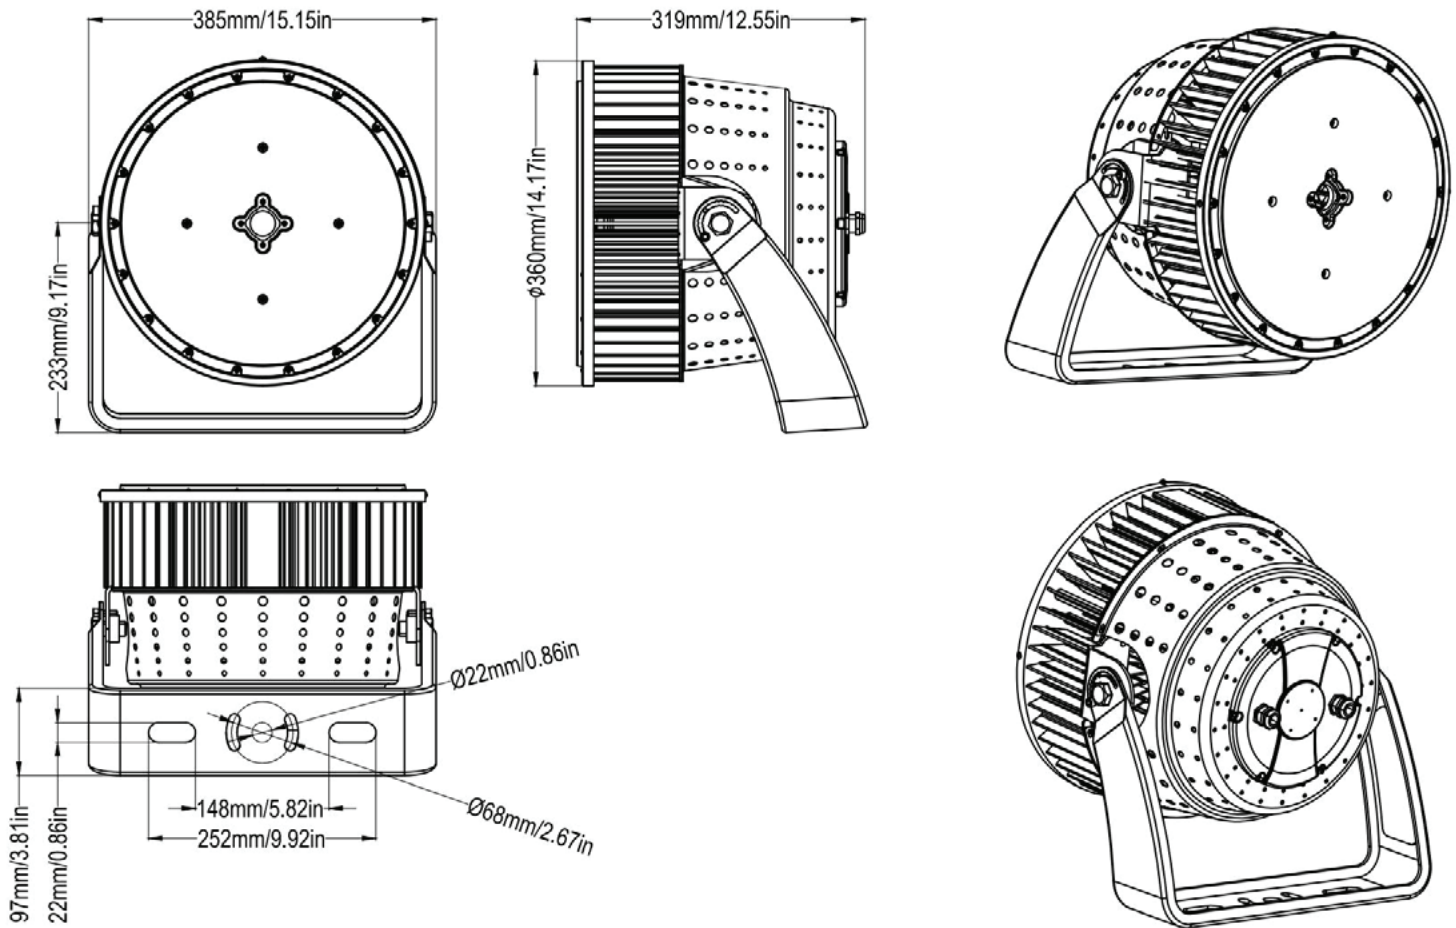

SPORTS FLOOD LIGHT - S.3 CONTENDER 3

SFL-COT3

YOKE DIMENSIONS 400-600W