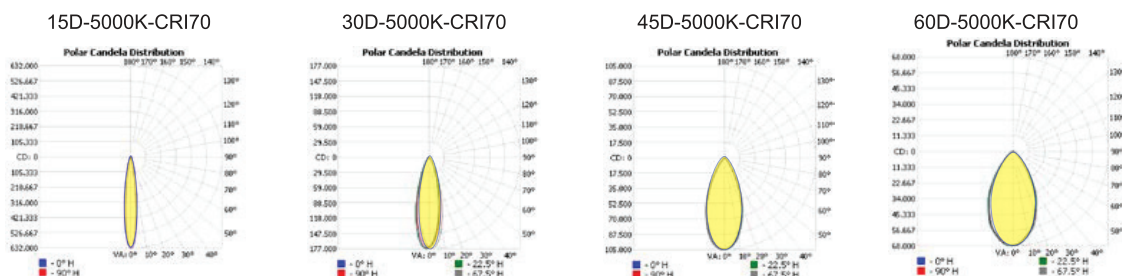

PHOTOMETRIC DATA