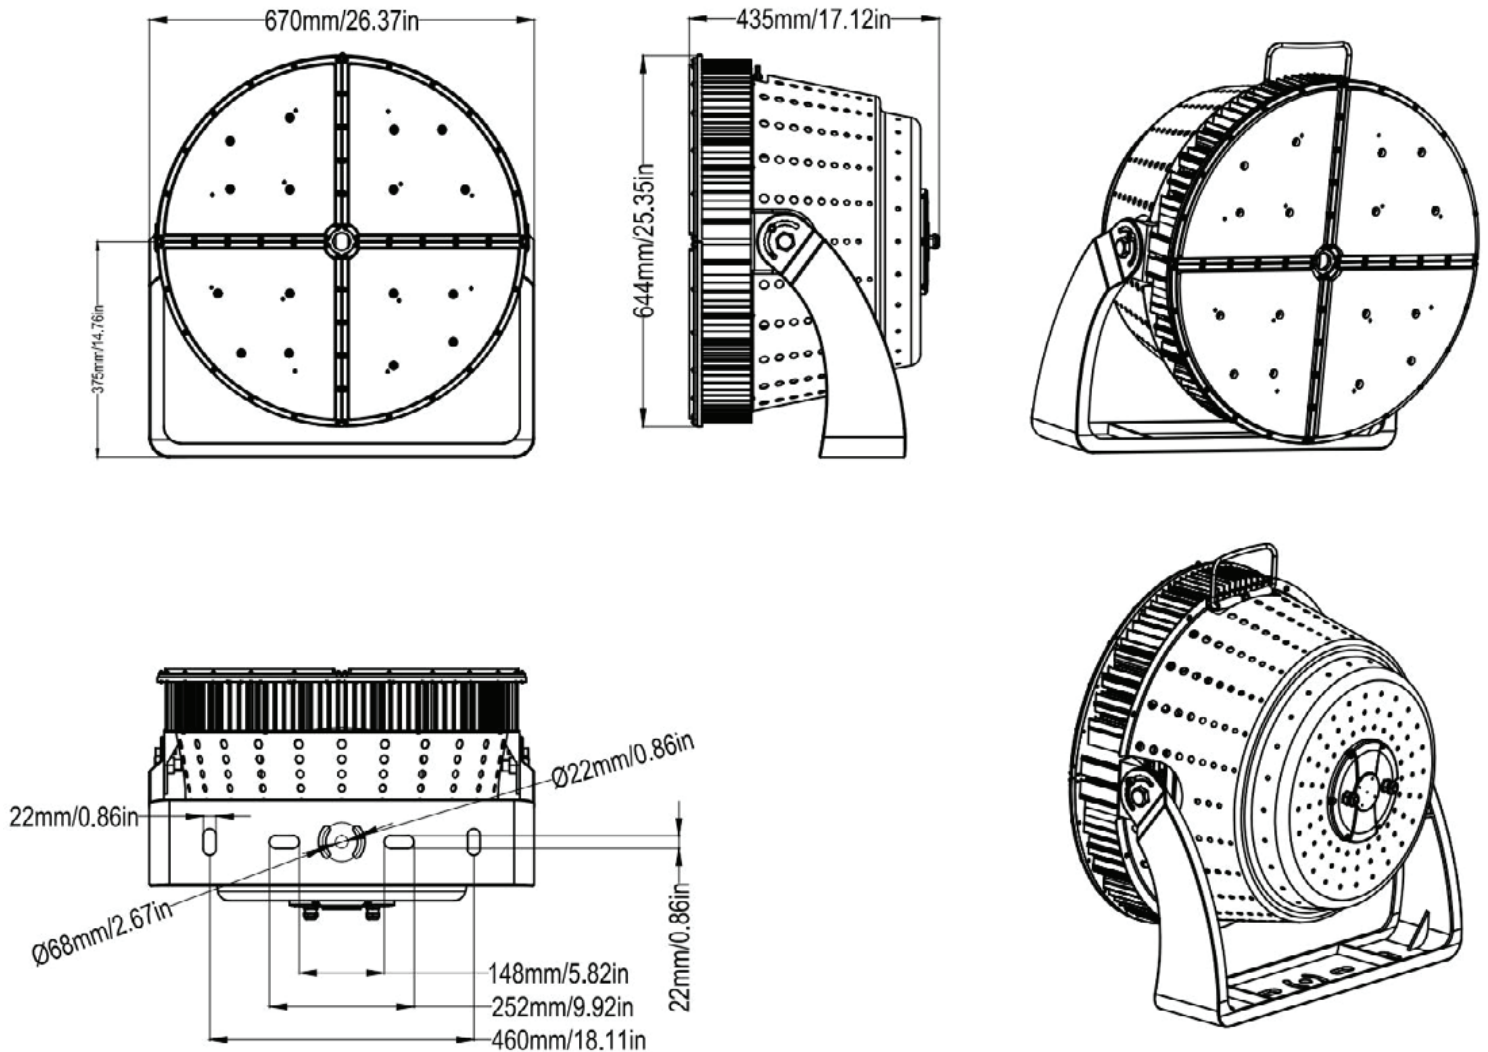

YOKE DIMENSIONS 400-600W

SPORTS FLOOD LIGHT - S.3 CONTENDER 3

SFL-COT3

YOKE DIMENSIONS 720-1200W

SPORTS FLOOD LIGHT - S.3 CONTENDER 3

SFL-COT3

YOKE DIMENSIONS 1500-1800W

SPORTS FLOOD LIGHT - S.3 CONTENDER 3

SFL-COT3

SLIP FITTER DIMENSIONS 400-600W

SPORTS FLOOD LIGHT - S.3 CONTENDER 3

SFL-COT3

SLIP FITTER DIMENSIONS 720-1200W

SPORTS FLOOD LIGHT - S.3 CONTENDER 3

SFL-COT3

VISOR DIMENSIONS 400-600W

Front EPA: 0.116m^2 | 1.25ft^2

Side EPA: 0.108m^2 | 1.16ft^2

Side EPA: 0.146m^2 | 1.57ft^2

SPORTS FLOOD LIGHT - S.3 CONTENDER 3

SFL-COT3

VISOR DIMENSIONS 720-1200W

Front EPA: 0.187m² | 2.01ft²

Side EPA: 0.160m² | 1.72ft²