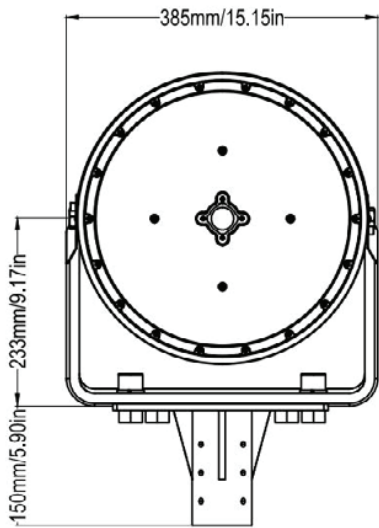

PACKAGING

NEW WEIGHT	51.96 kg / 114.55 lbs
GROSS CARTON WEIGHT	57.47 kg / 126.70 lbs
MASTER CARTON DIMENSIONS	820 x 750 x 525 mm / 32.3 x 29.5 x 20.7 in
QUANTITY PER CARTON	1

ORDERING CODE

PRODUCT SERIES	TYPE	VOLTAGE	CRI	POWER	COLOR TEMPERATURE	DIMMING	BEAM ANGLES	FINISH	MOUNTING	ACCESSORIES
SFL	COT3 - Contender 3	UNV - 120-277V	70	1500W - 1500 Watts	CT30 - 3000K	DIM - 0-10V	15D - 15°	BK - Black	YK - Yoke Mount (Standard)	NA - No Accessories
		HV - 277-480V	80	1600W - 1600 Watts	CT40 - 4000K		20D - 20°			LAD - Laser Aiming Device
				1800W - 1800 Watts	CT50 - 5000K		30D - 30°			20SPD - 20KV Surge Protection Device
						45D - 45°	DMX - DMX Interface		RMD - Remote Driver	

YOKE DIMENSIONS 400-600W

SPORTS FLOOD LIGHT - S.3 CONTENDER 3

SFL-COT3

YOKE DIMENSIONS 720-1200W

SPORTS FLOOD LIGHT - S.3 CONTENDER 3

SFL-COT3

YOKE DIMENSIONS 1500-1800W

SPORTS FLOOD LIGHT - S.3 CONTENDER 3

SFL-COT3

SLIP FITTER DIMENSIONS 400-600W

SPORTS FLOOD LIGHT - S.3 CONTENDER 3

SFL-COT3

SLIP FITTER DIMENSIONS 720-1200W

SPORTS FLOOD LIGHT - S.3 CONTENDER 3

SFL-COT3

VISOR DIMENSIONS 400-600W

Front EPA: 0.116m^2 | 1.25ft^2

Side EPA: 0.108m^2 | 1.16ft^2

Side EPA: 0.146m^2 | 1.57ft^2

SPORTS FLOOD LIGHT - S.3 CONTENDER 3

SFL-COT3

VISOR DIMENSIONS 720-1200W

Front EPA: 0.187m² | 2.01ft²

Side EPA: 0.160m² | 1.72ft²