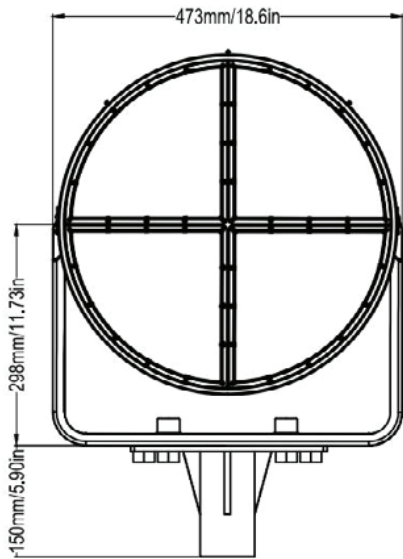

YOKE DIMENSIONS 400-600W

SPORTS FLOOD LIGHT - S.3 CONTENDER 3

SFL-COT3

YOKE DIMENSIONS 720-1200W

SPORTS FLOOD LIGHT - S.3 CONTENDER 3

SFL-COT3

YOKE DIMENSIONS 1500-1800W

SPORTS FLOOD LIGHT - S.3 CONTENDER 3

SFL-COT3

SLIP FITTER DIMENSIONS 400-600W

SPORTS FLOOD LIGHT - S.3 CONTENDER 3

SFL-COT3

SLIP FITTER DIMENSIONS 720-1200W

SPORTS FLOOD LIGHT - S.3 CONTENDER 3

SFL-COT3

VISOR DIMENSIONS 400-600W

Front EPA: 0.116m^2 | 1.25ft^2

Side EPA: 0.108m^2 | 1.16ft^2

Side EPA: 0.146m^2 | 1.57ft^2

SPORTS FLOOD LIGHT - S.3 CONTENDER 3

SFL-COT3

VISOR DIMENSIONS 720-1200W

Front EPA: 0.187m² | 2.01ft²

Side EPA: 0.160m² | 1.72ft²

Side EPA: 0.183m² | 1.97ft²

SPORTS FLOOD LIGHT - S.3 CONTENDER 3

SFL-COT3

VISOR DIMENSIONS 1500-1800W

Front EPA: 0.374m² | 4.03ft²

Side EPA: 0.260m² | 2.79ft²

Side EPA: 0.333m² | 3.59ft²

SPORTS FLOOD LIGHT - S.3 CONTENDER 3