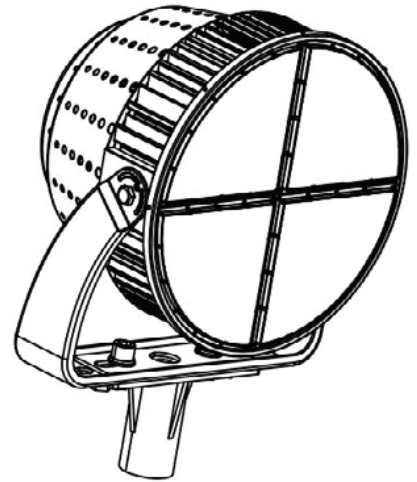

YOKE DIMENSIONS 400-600W

SPORTS FLOOD LIGHT - S.3 CONTENDER 3

SFL-COT3

YOKE DIMENSIONS 720-1200W

SPORTS FLOOD LIGHT - S.3 CONTENDER 3

SFL-COT3

YOKE DIMENSIONS 1500-1800W

SPORTS FLOOD LIGHT - S.3 CONTENDER 3

SFL-COT3

SLIP FITTER DIMENSIONS 400-600W

SPORTS FLOOD LIGHT - S.3 CONTENDER 3

SFL-COT3

SLIP FITTER DIMENSIONS 720-1200W

SPORTS FLOOD LIGHT - S.3 CONTENDER 3

SFL-COT3

VISOR DIMENSIONS 400-600W

Front EPA: 0.116m^2 | 1.25ft^2

Side EPA: 0.108m^2 | 1.16ft^2

Side EPA: 0.146m^2 | 1.57ft^2

SPORTS FLOOD LIGHT - S.3 CONTENDER 3

SFL-COT3

VISOR DIMENSIONS 720-1200W

Front EPA: 0.187m² | 2.01ft²

Side EPA: 0.160m² | 1.72ft²