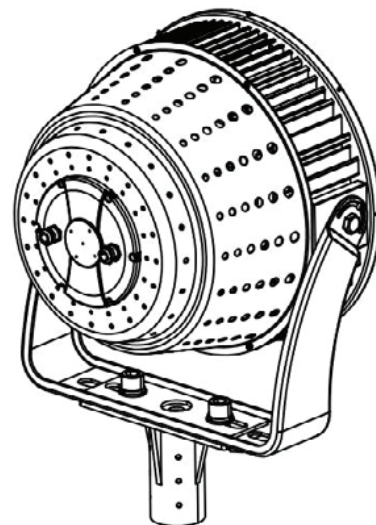

YOKE DIMENSIONS 400-600W

SPORTS FLOOD LIGHT - S.3 CONTENDER 3

SFL-COT3

YOKE DIMENSIONS 720-1200W

SPORTS FLOOD LIGHT - S.3 CONTENDER 3

SFL-COT3

YOKE DIMENSIONS 1500-1800W

SPORTS FLOOD LIGHT - S.3 CONTENDER 3

SFL-COT3

SLIP FITTER DIMENSIONS 400-600W

SPORTS FLOOD LIGHT - S.3 CONTENDER 3

SFL-COT3

SLIP FITTER DIMENSIONS 720-1200W

SPORTS FLOOD LIGHT - S.3 CONTENDER 3

SFL-COT3

VISOR DIMENSIONS 400-600W

Front EPA: 0.116m^2 | 1.25ft^2

Side EPA: 0.108m^2 | 1.16ft^2

Side EPA: 0.146m^2 | 1.57ft^2

SPORTS FLOOD LIGHT - S.3 CONTENDER 3

SFL-COT3

VISOR DIMENSIONS 720-1200W

Front EPA: 0.187m² | 2.01ft²

Side EPA: 0.160m² | 1.72ft²