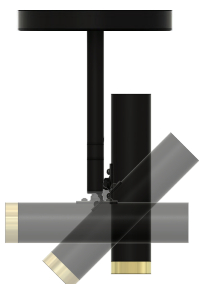

BIRCH TELESCOPIC SMALL SPEC SHEET

BIR-TEL-S

IP20
NON-WATER
PROOF

CE 5W

The Birchen Telescopic Series is a versatile ceiling projector that could draw attention to items in a retail environment, artwork, or serve as a task light in a multitude of applications. Choose the appropriate CCT for the application, then the beam type, louver, and specify the color that compliments the theme. The Birchen Telescopic is also available in 3 sizes and power capacity, depending on the amount of light and aesthetics required.

OPTICAL DATA (3000K)

Beam Angle	3000K
15° Narrow	310 lm
23° Medium	270 lm
34° Wide	280 lm

DELIVERED LUMENS BY CCT (Narrow beam 15°)

White	15 Degree
2700K	290 lm
3000K	310 lm
3500K	312 lm
4000K	303 lm

ADJUSTABLE ANGLES

90° Tilt Angle

260° Rotational Angle

Samsung SMD
LED Source

100 - 264 VAC
Operating Voltage

5W
Rated power

Application

ANTI-GLARE OPTION

Honeycomb Louver
(Optional)

BIRCHEN TELESCOPIC SMALL SPEC SHEET

BIR-TEL-S

ORDERING CODE

PRODUCT SERIES	TYPE	SIZE	POWER	COLOR TEMPERATURE	BEAM ANGLE	CONTROL	MOUNTING	VOLTAGE	ACCESSORIES
BIR - Birchen	TEL - Telescopic	S - Small	5W - 5 Watts	CT27 - 2700K CT30 - 3000K CT35 - 3500K CT40 - 4000K	15D - 15 Degree 23D - 23 Degree 34D - 34 Degree	SW - Switched	CM - Ceiling Mount	AC - 100-264 VAC	N - None H - Honeycomb