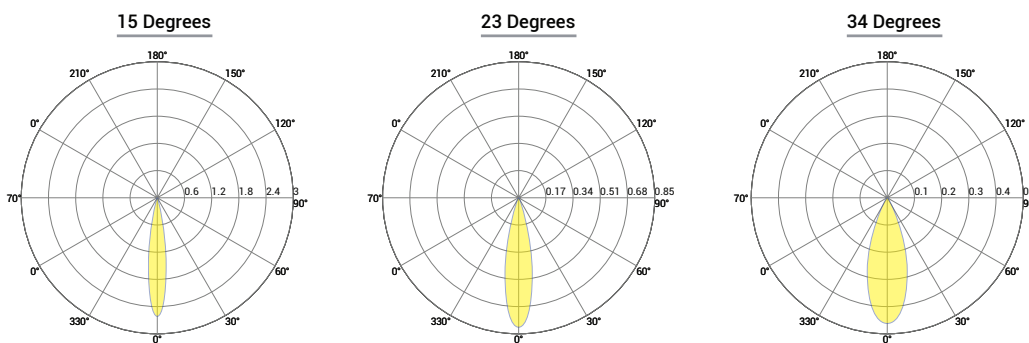

BIRCHEN TELESCOPIC SMALL SPEC SHEET

BIR-TEL-S

ORDERING CODE

PRODUCT SERIES	TYPE	SIZE	POWER	COLOR TEMPERATURE	BEAM ANGLE	CONTROL	MOUNTING	VOLTAGE	ACCESSORIES
BIR - Birchen	TEL - Telescopic	S - Small	5W - 5 Watts	CT27 - 2700K CT30 - 3000K CT35 - 3500K CT40 - 4000K	15D - 15 Degree 23D - 23 Degree 34D - 34 Degree	SW - Switched	CM - Ceiling Mount	AC - 100-264 VAC	N - None H - Honeycomb

FIXTURE FINISHING			
BODY FINISH		TRIM FINISH	
BWH -	White	TWH -	White
BBL -	Black	TBL -	Black
BSL -	Silver	TSL -	Silver
BXX -	Custom	TGD -	Gold
		TXX -	Custom

Sample: BIR-TEL-S-5W-CT27-15D-SW-CM-AC-N-BWH-TGD

DIMENSIONS

PHOTOMETRIC DATA

RELATED PRODUCTS