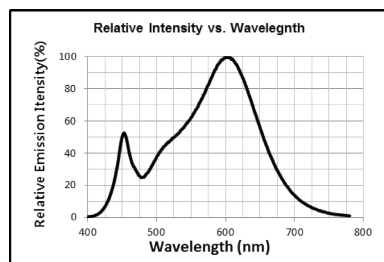

DIMENSIONS

PHOTOMETRIC DATA

BIN Details (CIE 1931)

Spectral Radiant Flux VS Wavelength

RELATED PRODUCTS

Wall Mount (Double)

Pendant Mount