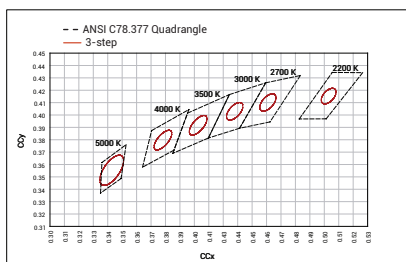

BIN Details (CIE 1931)