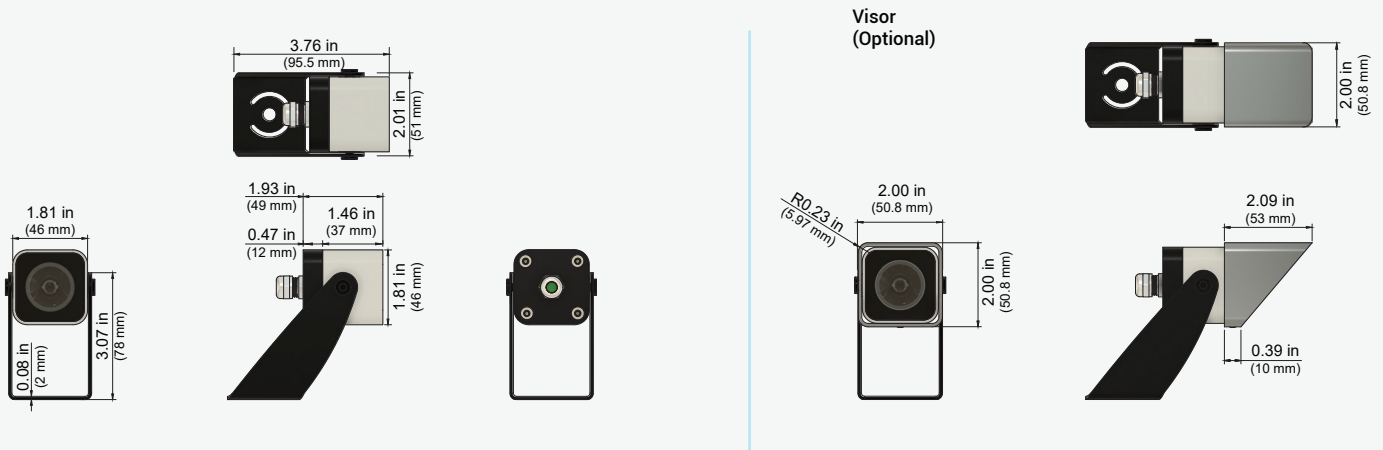

## ORDERING CODE

PRODUCT SERIES	TYPE	SIZE	POWER	COLOR TEMPERATURE	CRI	BEAM ANGLE	MOUNTING	VOLTAGE	ACCESSORIES
OAK - Oaken	Q - Square	S - Small	3W - 3 Watts (CT)	CT27 - 2700K	80 - 90	15D - 15 Degree	SM - Surface Mount	DC - 12 VDC	N - None
			5W - 5 Watts (CV)	CT30 - 3000K	90* - 90*	23D - 23 Degree	SP - Spike Mount		H - Honeycomb
				CT35 - 3500K		34D - 34 Degree			V - Visor
				CT40 - 4000K					

## DIMENSIONS