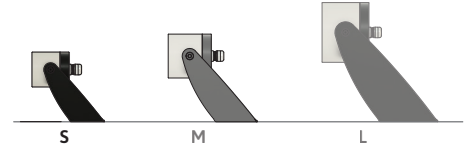

# OAKEN SQUARE SMALL DC SPEC SHEET

OAK-Q-S-DC

**IP66**  
WATER  
PROOF

**5 W (CV)**  
**3 W (CC)**

The Oaken series LED spotlights are a practical and aesthetic solution for highlighting outdoor areas. They are available with five optic configurations, ultra narrow, narrow, medium, wide and ultra wide for flexibility. With a chemically sealed glass lens and proprietary moisture barriers, the luminaire is capable of withstanding extreme outdoor conditions with consistent performance.

## SPECIFICATION

	5W (CV)	3W (CC)
<b>OPERATING VOLTAGE</b>	12 VDC (CV)	-
<b>OPERATING TEMPERATURE</b>	-20°C to + 50°C	
<b>CRI</b>	80, 90* (* = special order)	
<b>CONTROL</b>	Switched	Switched, DALI
<b>INPUT CURRENT</b>	-	990 mA
<b>NO OF LED</b>	1	
<b>LIGHT SOURCE</b>	Samsung SMD	
<b>CCT</b>	2700K, 3000K, 3500K, 4000K	
<b>BEAM ANGLE</b>	15°, 23°, 34°	
<b>FIXTURE CONNECTION</b>	Pigtail	
<b>AVAILABLE IP RATING</b>	IP66	