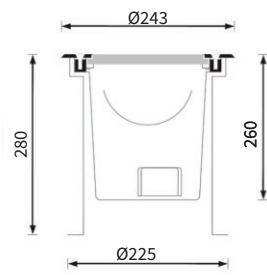

FEATURES

HOUSING	316 Marine grade stainless steel frame, Body and housing
FINISH	Polished Stainless Steel, Brushed Stainless Steel
RATED POWER	12W, 16W, 24W
BEAM ANGLE	15°, 25°, 28°, 45°, 60°
LAMP LIFE	50,000 hrs
MOUNTING	Floor recessed
DIMENSIONS	Ø243 x 280mm
OPERATION TEMP	-30° C - +50° C
CONTROL	On/Off, Dali, DMX512
MacAdam	2-Step

Internal Tilt (-20° to +20°)

LUMENS CHART

Wattage	Lumens @ 3000°K
12	1275 lm
16	1700 lm
24	2550 lm
24	1700 lm @ RGBW 3000°K

DIMENSIONS

Monochrome dimension

RGBW dimension

Accessories

Honeycomb Louvre