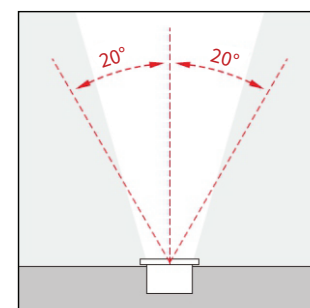

GRAVITY MAXI STAINLESS SERIES

GMSS

Gravity Maxi Stainless Series is a high-power Osram LED inground uplight luminaire specially designed for architectural facades and general uplighting. Crafted with a full 316 Marine Grade Stainless Steel Flange and Housing, this inground luminaire offers exceptional durability with an IP68 (not for underwater use) and IK10 rating, as well as drive-over capability up to 5000kg @ 20km/hr. The product allows a 0° to 20° internal Tilt angle in either direction of the optical assembly and provides a wide range of lighting solutions, accentuating trees, buildings, and walls with dramatic highlighting. With superior finishing and high efficiency, this exterior inground uplight delivers soft and uniform illumination, seamlessly blending into the surrounding space to maximize its aesthetic appeal. Featuring high-quality optical systems and direct lighting capabilities, this product achieves the desired effect in various applications. RGBW version is also available in one wattage and beam angle.

FEATURES

HOUSING	316 Marine grade stainless steel frame, Body and housing
FINISH	Polished Stainless Steel, Brushed Stainless Steel
RATED POWER	12W, 16W, 24W
BEAM ANGLE	15°, 25°, 28°, 45°, 60°
LAMP LIFE	50,000 hrs
MOUNTING	Floor recessed
DIMENSIONS	Ø243 x 280mm
OPERATION TEMP	-30° C - +50° C
CONTROL	On/Off, Dali, DMX512
MacAdam	2-Step

Internal Tilt (-20° to +20°)

LUMENS CHART

Wattage	Lumens @ 3000°K
12	1275 lm
16	1700 lm
24	2550 lm
24	1700 lm @ RGBW 3000°K

DIMENSIONS

Monochrome dimension

RGBW dimension

Accessories

Honeycomb Louvre