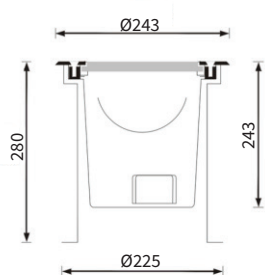

FEATURES

HOUSING	316 Marine grade stainless steel frame, Body and housing
FINISH	Polished Stainless Steel, Brushed Stainless Steel
RATED POWER	12W, 16W, 24W
BEAM ANGLE	15°, 25°, 28°, 45°, 60°
LAMP LIFE	50,000 hrs
MOUNTING	Floor recessed
DIMENSIONS	Ø243 x 280mm
OPERATION TEMP	-30° C - +50° C
CONTROL	On/Off, Dali, DMX512
MacAdam	2-Step

Internal Tilt (-20° to +20°)

LUMENS CHART

Wattage	Lumens @ 3000°K
12	1275 lm
16	1700 lm
24	2550 lm
24	1700 lm @ RGBW 3000°K

DIMENSIONS

Monochrome dimension

RGBW dimension

Accessories

Honeycomb Louvre