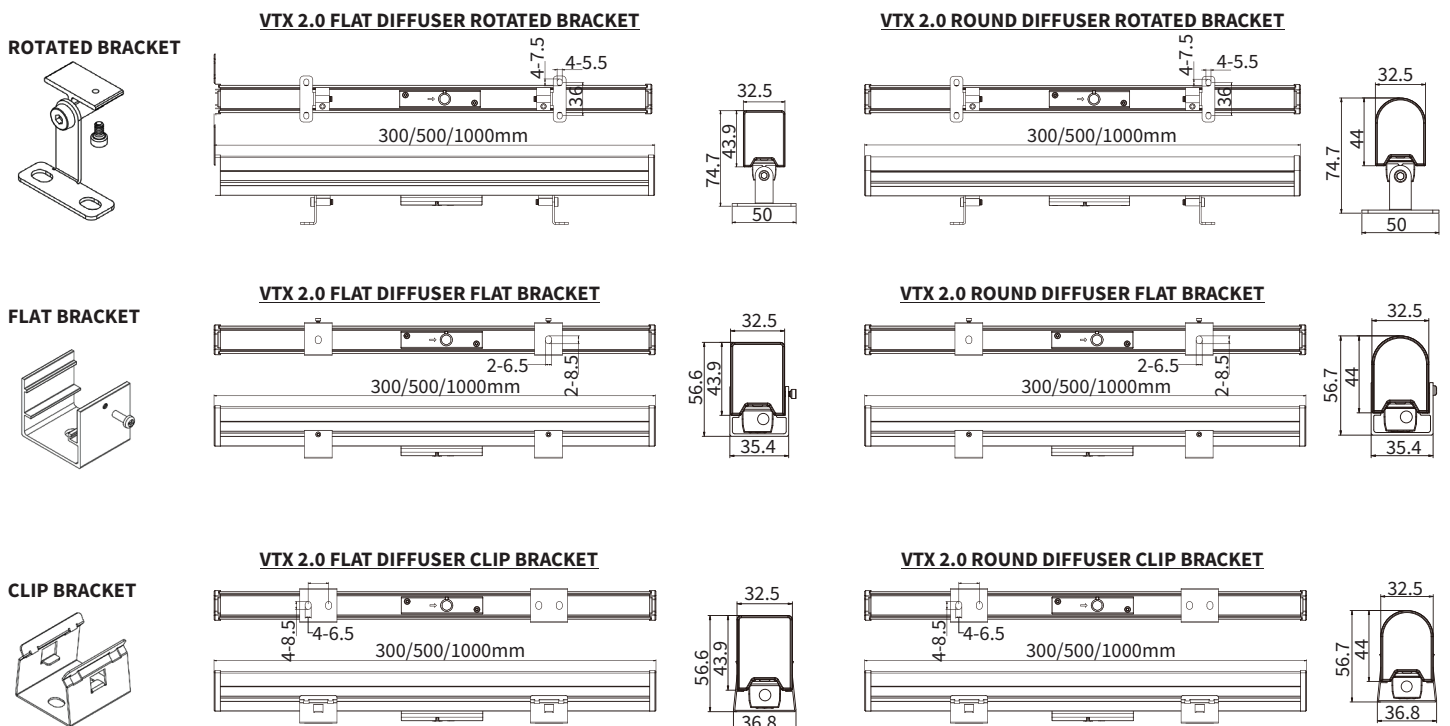

## SPECIFICATION

<b>OPERATING VOLTAGE</b>	24V DC, 48V DC
<b>RATED POWER</b>	15W
<b>DOWN-LEAD SPEC</b>	2*1.0mm <sup>2</sup> + 3*0.3mm <sup>2</sup>
<b>CONTROL</b>	DMX512
<b>SEGMENT/CHANNEL</b>	4 Pixel Address / 16 Channels per 1200mm length
<b>CONTROL CHIP</b>	SM17500P
<b>ADDRESS METHOD</b>	Signal Cable
<b>LED QUANTITY</b>	60 pcs
<b>COLOR</b>	RGBW (2700K/3000K/4000K/5000K/5700K)
<b>BEAM ANGLE</b>	150°
<b>LUMENS</b>	290 lm
<b>SDCM</b>	≥5
<b>BODY MATERIAL</b>	Alu 6063
<b>LENS MATERIAL</b>	PC
<b>COLOR FINISH</b>	Anodized finish
<b>ROTATION ANGLE</b>	±90° (Adjustable bracket)
<b>DIMENSIONS</b>	1000 mm (L) x 32.5 mm (W) x 44 mm (H) 39.37 in. (L) x 1.28 in. (W) x 1.73 mm (H)
<b>WEIGHT</b>	0.7 kg
<b>OPERATING TEMPERATURE</b>	-40°C to + 50°C
<b>STORAGE TEMPERATURE</b>	-40°C to + 80°C
<b>IP RATING</b>	IP66

**60pcs**  
LED Quantity

**24V DC, 48V DC**  
Working Voltage

**15W**  
Rated power

## DIMENSIONS

## ORDERING CODE

PRODUCT	DIFFUSER	POWER	OPTIC	COLOR TEMPERATURE	VOLTAGE	FIXTURE LENGTH	CONTROL	BODY COLOR	BRACKET TYPE		
VTX-32.5	F - Flat	15 - 15W	150 - 150°	(RGB)	RGB	24 - 24V DC	DMX - DMX	BK - Black	RB - Rotated Bracket		
	R - Round			(RGBW)	RGBW	48 - 48V DC			50 - 500mm	GR - Grey	FB - Flat Bracket
						100 - 1000mm			WH - White	CB - Clip Bracket	