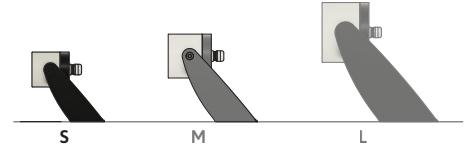

OAKEN ROUND SMALL DC SPEC SHEET

OAK-R-S-DC

IP66
WATER
PROOF

5 W (CV)
3 W (CC)

The Oaken series LED spotlights are a practical and aesthetic solution for highlighting outdoor areas. They are available with five optic configurations, ultra narrow, narrow, medium, wide and ultra wide for flexibility. With a chemically sealed glass lens and proprietary moisture barriers, the luminaire is capable of withstanding extreme outdoor conditions with consistent performance.

SPECIFICATION

	5W (CV)	3W (CC)
OPERATING VOLTAGE	12 VDC (CV)	-
OPERATING TEMPERATURE	-20°C to + 50°C	
CRI	80, 90* (* = special order)	
CONTROL	Switched	Switched, DALI
INPUT CURRENT	-	990 mA
NO OF LED	1	
LIGHT SOURCE	Samsung SMD	
CCT	2700K, 3000K, 3500K, 4000K	
BEAM ANGLE	15°, 23°, 34°	
FIXTURE CONNECTION	Pigtail	
AVAILABLE IP RATING	IP66	

Samsung SMD
LED Source

12 VDC (CV), 990 mA (CC)
Electrical Operation

5W (CV), 3W (CC)
Rated power

*" represent special order, please contact factory for detail.

OPTICAL DATA (3000K)

Beam Angle	5W	3W
15°	248 lm	186 lm
23°	216 lm	162 lm
34°	224 lm	168 lm

Visor (Optional)

OAKEN ROUND SMALL DC SPEC SHEET

OAK-R-S-DC

ORDERING CODE

PRODUCT SERIES	TYPE	SIZE	POWER	COLOR TEMPERATURE	CRI	BEAM ANGLE	MOUNTING	VOLTAGE	ACCESSORIES
OAK - Oaken	R - Round	S - Small	3W - 3 Watts (CT)	CT27 - 2700K	80 - 90	15D - 15 Degree	SM - Surface Mount	DC - 12 VDC	N - None
			5W - 5 Watts (CV)	CT30 - 3000K	90* - 90*	23D - 23 Degree	SP - Spike Mount		H - Honeycomb
				CT35 - 3500K		34D - 34 Degree			V - Visor
				CT40 - 4000K					