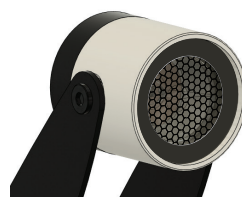

OAKEN ROUND SMALL DC SPEC SHEET

OAK-R-S-DC

IP66
WATER
PROOF

5 W (CV)
3 W (CC)

The Oaken series LED spotlights are a practical and aesthetic solution for highlighting outdoor areas. They are available with five optic configurations, ultra narrow, narrow, medium, wide and ultra wide for flexibility. With a chemically sealed glass lens and proprietary moisture barriers, the luminaire is capable of withstanding extreme outdoor conditions with consistent performance.

Samsung SMD
LED Source

12 VDC (CV), 990 mA (CC)
Electrical Operation

5W (CV), 3W (CC)
Rated power

*" represent special order, please contact factory for detail.

OPTICAL DATA (3000K)

Beam Angle	5W	3W
15°	248 lm	186 lm
23°	216 lm	162 lm
34°	224 lm	168 lm

DELIVERED LUMENS BY CCT (Narrow beam 15°)

White	5W	3W
2700K	232 lm	174 lm
3000K	248 lm	186 lm
3500K	250 lm	187 lm
4000K	242 lm	182 lm

Application

Spike Mount

180° Angle Swivel Base

Honeycomb Louver (Optional)

Visor (Optional)

OAKEN ROUND SMALL DC SPEC SHEET

OAK-R-S-DC

ORDERING CODE

PRODUCT SERIES	TYPE	SIZE	POWER	COLOR TEMPERATURE	CRI	BEAM ANGLE	MOUNTING	VOLTAGE	ACCESSORIES
OAK - Oaken	R - Round	S - Small	3W - 3 Watts (CT)	CT27 - 2700K	80 - 90	15D - 15 Degree	SM - Surface Mount	DC - 12 VDC	N - None
			5W - 5 Watts (CV)	CT30 - 3000K	90* - 90*	23D - 23 Degree	SP - Spike Mount		H - Honeycomb
				CT35 - 3500K		34D - 34 Degree			V - Visor
				CT40 - 4000K					