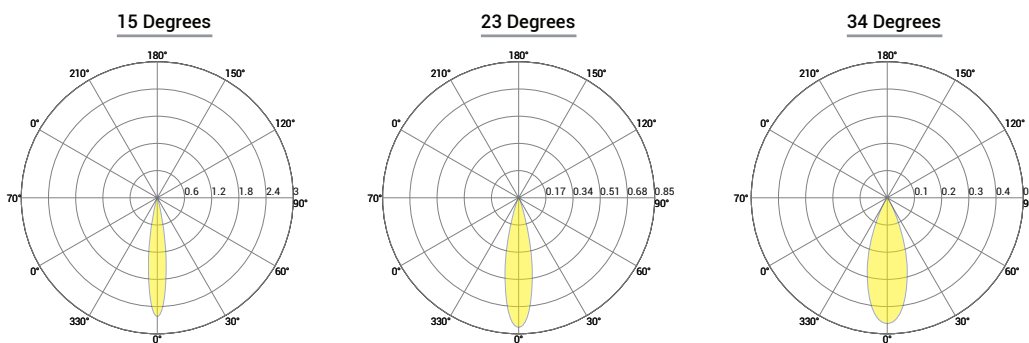

Visor (Optional)

OAKEN ROUND SMALL DC SPEC SHEET

OAK-R-S-DC

ORDERING CODE

PRODUCT SERIES	TYPE	SIZE	POWER	COLOR TEMPERATURE	CRI	BEAM ANGLE	MOUNTING	VOLTAGE	ACCESSORIES
OAK - Oaken	R - Round	S - Small	3W - 3 Watts (CT)	CT27 - 2700K	80 - 90	15D - 15 Degree	SM - Surface Mount	DC - 12 VDC	N - None
			5W - 5 Watts (CV)	CT30 - 3000K	90* - 90*	23D - 23 Degree	SP - Spike Mount		H - Honeycomb
				CT35 - 3500K		34D - 34 Degree			V - Visor
				CT40 - 4000K					

*" represent special order, please contact factory for detail.

DIMENSIONS

PHOTOMETRIC DATA

BIN Details (CIE 1931)

Spectral Radiant Flux VS Wavelength

RELATED PRODUCTS

OAK - Round Medium - AC