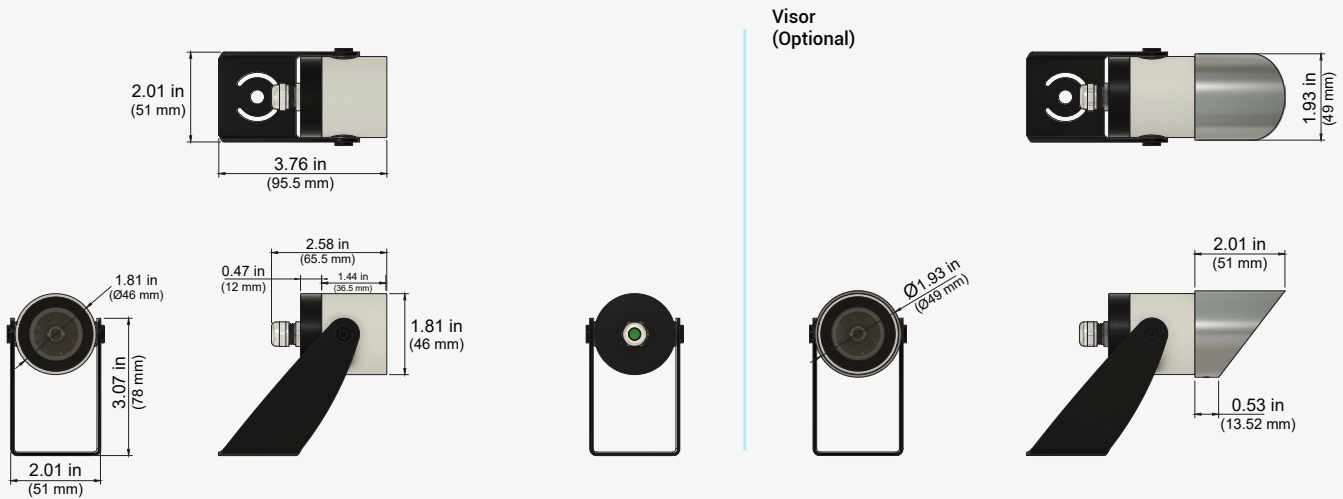

OAKEN ROUND SMALL DC SPEC SHEET

OAK-R-S-DC

ORDERING CODE

PRODUCT SERIES	TYPE	SIZE	POWER	COLOR TEMPERATURE	CRI	BEAM ANGLE	MOUNTING	VOLTAGE	ACCESSORIES
OAK - Oaken	R - Round	S - Small	3W - 3 Watts (CT)	CT27 - 2700K	80 - 90	15D - 15 Degree	SM - Surface Mount	DC - 12 VDC	N - None
			5W - 5 Watts (CV)	CT30 - 3000K	90* - 90*	23D - 23 Degree	SP - Spike Mount		H - Honeycomb
				CT35 - 3500K		34D - 34 Degree			V - Visor
				CT40 - 4000K					

FIXTURE FINISHING	
BODY FINISH	TRIM FINISH
BWH - White	TWH - White
BBL - Black	TBL - Black
BSL - Silver	TSL - Silver
BCM - Custom	TGL - Gold
	TCM - Custom

Sample: OAK-R-S-5W-CT27-80-15D-SM-DC-H-BWH-TBL

*" represent special order, please contact factory for detail.

DIMENSIONS

PHOTOMETRIC DATA