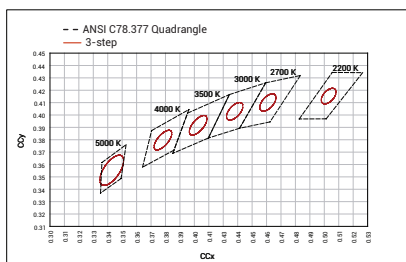

*" represent special order, please contact factory for detail.

DIMENSIONS

PHOTOMETRIC DATA

BIN Details (CIE 1931)

Spectral Radiant Flux VS Wavelength

RELATED PRODUCTS

OAK - Round Medium - AC