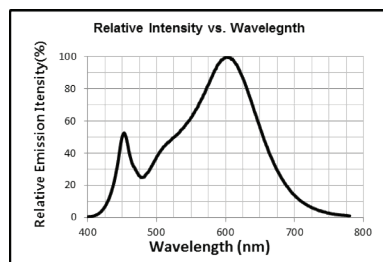

*" represent special order, please contact factory for detail.

DIMENSIONS

PHOTOMETRIC DATA

BIN Details (CIE 1931)

Spectral Radiant Flux VS Wavelength

RELATED PRODUCTS

OAK - Round Medium - AC