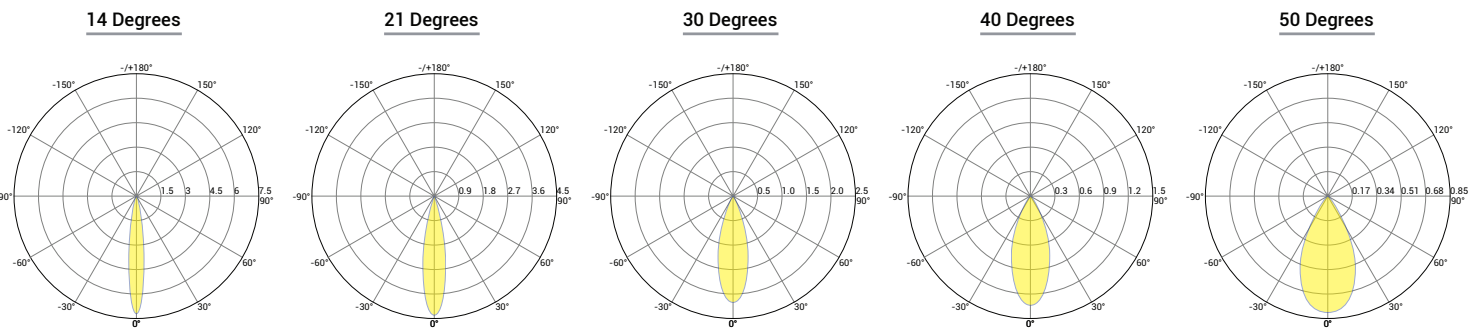

OAKEN ROUND MEDIUM DC SPEC SHEET

OAK-R-M-DC

ORDERING CODE

PRODUCT SERIES	TYPE	SIZE	POWER	COLOR TEMPERATURE	CRI	BEAM ANGLE	MOUNTING	VOLTAGE	ACCESSORIES
OAK - Oaken	R - Round	M - Medium	9W - 9 Watts (CV) 10W - 10 Watts (CV)	CT22 - 2200K CT27 - 2700K CT30 - 3000K CT40 - 4000K	80 - 90 90* - 90*	14D - 14 Degree 21D - 21 Degree 30D - 30 Degree 40D - 40 Degree 50D - 50 Degree	SM - Surface Mount SP - Spike Mount	DC - 24 VDC	N - None H - Honeycomb V - Visor
							FIXTURE FINISHING		
							BODY FINISH	TRIM FINISH	
							BWH - White BBL - Black BSL - Silver BCM - Custom	TWH - White TBL - Black TSL - Silver TGL - Gold TCM - Custom	

Sample: OAK-R-M-10W-CT22-80-14D-SM-DC-H-BWH-TBL

*" represent special order, please contact factory for detail.

DIMENSIONS

PHOTOMETRIC DATA

BIN Details (CIE 1931)

Spectral Distribution

RELATED PRODUCTS

OAK - Round Medium - AC