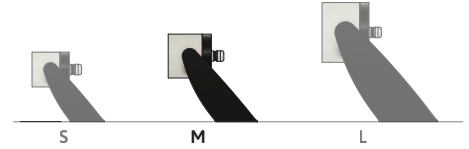

# OAKEN ROUND MEDIUM DC SPEC SHEET

OAK-R-M-DC

**IP66**  
WATER  
PROOF

**10 W (CV)**  
**9 W (CC)**

The Oaken series LED spotlights are a practical and aesthetic solution for highlighting outdoor areas. They are available with five optic configurations, ultra narrow, narrow, medium, wide and ultra wide for flexibility. With a chemically sealed glass lens and proprietary moisture barriers, the luminaire is capable of withstanding extreme outdoor conditions with consistent performance.