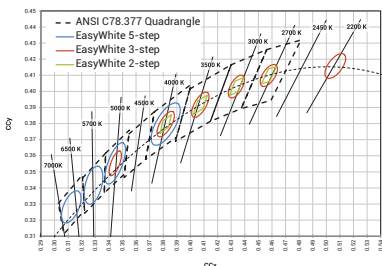

Cree COB
LED Source

480 mA (20W), 350 mA (15W)
Electrical Operation

20W (CV), 15W (CC)
Rated power

*" represent special order, please contact factory for detail.

OPTICAL DATA (3000K)

Beam Angle	20W	15W
13° Ultra Narrow	1509 lm	1132 lm
21° Narrow	1582 lm	1187 lm
30° Medium	1462lm	1097 lm
44° Wide	1445 lm	1084 lm
52° Ultra Wide	1444 lm	1083 lm

Honeycomb Louver (Optional)

Visor (Optional)

OAKEN ROUND LARGE DC SPEC SHEET

OAK-R-L-DC

ORDERING CODE

PRODUCT SERIES	TYPE	SIZE	POWER	COLOR TEMPERATURE	CRI	BEAM ANGLE	MOUNTING	VOLTAGE	ACCESSORIES
OAK - Oaken	R - Round	L - Large	15W - 15 Watts 20W - 20 Watts	CT22 - 2200K CT27 - 2700K CT30 - 3000K CT35 - 3500K CT40 - 4000K CT50 - 5000K	80 - 90 90* - 90*	13D - 13 Degree 21D - 21 Degree 30D - 30 Degree 44D - 44 Degree 52D - 52 Degree	SM - Surface Mount SP - Spike Mount	DC - 24 VDC	N - None H - Honeycomb V - Visor
							FITURE FINISHING		
							BODY FINISH	TRIM FINISH	
							BWH - White BBL - Black BSL - Silver BCM - Custom	TWH - White TBL - Black TSL - Silver TGL - Gold TCM - Custom	

Sample: OAK-R-L-20W-CT22-80-13D-SM-DC-H-BWH-TBL

*" represent special order, please contact factory for detail.

DIMENSIONS

PHOTOMETRIC DATA

BIN Details (CIE 1931)

Spectral Distribution

RELATED PRODUCTS

OAK - Round Large - AC