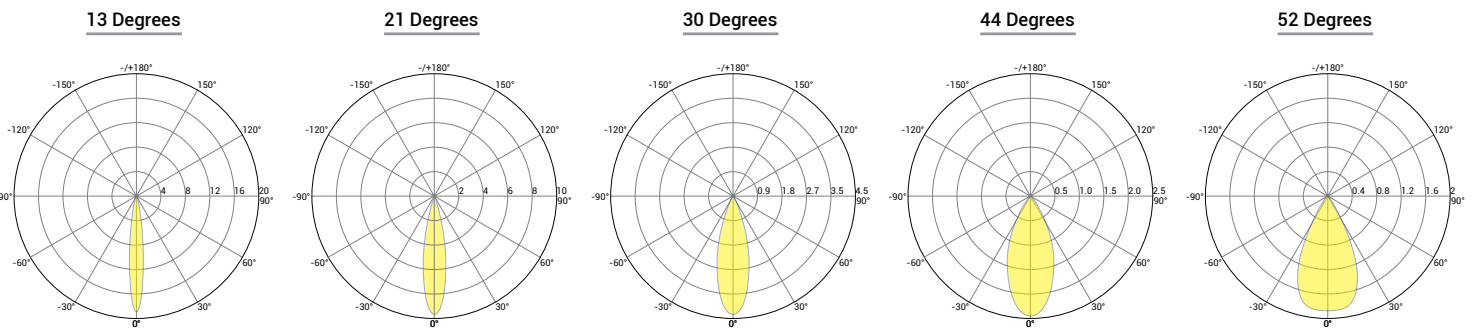

Cree COB
LED Source

480 mA (20W), 350 mA (15W)
Electrical Operation

20W (CV), 15W (CC)
Rated power

*" represent special order, please contact factory for detail.

OPTICAL DATA (3000K)

Beam Angle	20W	15W
13° Ultra Narrow	1509 lm	1132 lm
21° Narrow	1582 lm	1187 lm
30° Medium	1462lm	1097 lm
44° Wide	1445 lm	1084 lm
52° Ultra Wide	1444 lm	1083 lm

DELIVERED LUMENS BY CCT (Narrow beam 21°)

White	20W	15W
2200K	1280 lm	961 lm
2700K	1483 lm	1113 lm
3000K	1582 lm	1187 lm
3500K	1587 lm	1191 lm
4000K	1554 lm	1166 lm
5000K	1547 lm	1161 lm

Spike Mount

180° Angle Swivel Base

Honeycomb Louver (Optional)

Visor (Optional)

OAKEN ROUND LARGE DC SPEC SHEET

OAK-R-L-DC

ORDERING CODE

PRODUCT SERIES	TYPE	SIZE	POWER	COLOR TEMPERATURE	CRI	BEAM ANGLE	MOUNTING	VOLTAGE	ACCESSORIES
OAK - Oaken	R - Round	L - Large	15W - 15 Watts 20W - 20 Watts	CT22 - 2200K CT27 - 2700K CT30 - 3000K CT35 - 3500K CT40 - 4000K CT50 - 5000K	80 - 90 90* - 90*	13D - 13 Degree 21D - 21 Degree 30D - 30 Degree 44D - 44 Degree 52D - 52 Degree	SM - Surface Mount SP - Spike Mount	DC - 24 VDC	N - None H - Honeycomb V - Visor
							FITURE FINISHING		
							BODY FINISH	TRIM FINISH	
							BWH - White BBL - Black BSL - Silver BCM - Custom	TWH - White TBL - Black TSL - Silver TGL - Gold TCM - Custom	

Sample: OAK-R-L-20W-CT22-80-13D-SM-DC-H-BWH-TBL

*" represent special order, please contact factory for detail.

DIMENSIONS

PHOTOMETRIC DATA

BIN Details (CIE 1931)

Spectral Distribution

RELATED PRODUCTS

OAK - Round Large - AC