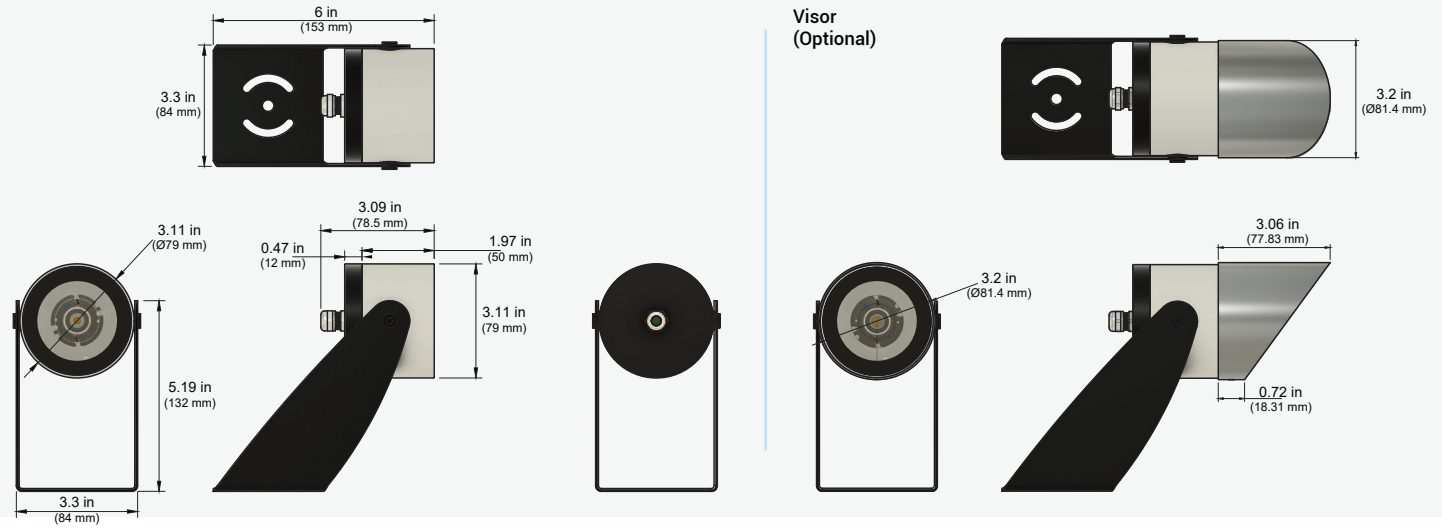

Cree COB
LED Source

480 mA (20W), 350 mA (15W)
Electrical Operation

20W (CV), 15W (CC)
Rated power

*" represent special order, please contact factory for detail.

OPTICAL DATA (3000K)

Beam Angle	20W	15W
13° Ultra Narrow	1509 lm	1132 lm
21° Narrow	1582 lm	1187 lm
30° Medium	1462lm	1097 lm
44° Wide	1445 lm	1084 lm
52° Ultra Wide	1444 lm	1083 lm

DELIVERED LUMENS BY CCT (Narrow beam 21°)

White	20W	15W
2200K	1280 lm	961 lm
2700K	1483 lm	1113 lm
3000K	1582 lm	1187 lm
3500K	1587 lm	1191 lm
4000K	1554 lm	1166 lm
5000K	1547 lm	1161 lm

Spike Mount

180° Angle Swivel Base

Honeycomb Louver (Optional)

Visor (Optional)

OAKEN ROUND LARGE DC SPEC SHEET

OAK-R-L-DC

ORDERING CODE

PRODUCT SERIES	TYPE	SIZE	POWER	COLOR TEMPERATURE	CRI	BEAM ANGLE	MOUNTING	VOLTAGE	ACCESSORIES
OAK - Oaken	R - Round	L - Large	15W - 15 Watts 20W - 20 Watts	CT22 - 2200K CT27 - 2700K CT30 - 3000K CT35 - 3500K CT40 - 4000K CT50 - 5000K	80 - 90 90* - 90*	13D - 13 Degree 21D - 21 Degree 30D - 30 Degree 44D - 44 Degree 52D - 52 Degree	SM - Surface Mount SP - Spike Mount	DC - 24 VDC	N - None H - Honeycomb V - Visor
							FITURE FINISHING		
							BODY FINISH	TRIM FINISH	
							BWH - White BBL - Black BSL - Silver BCM - Custom	TWH - White TBL - Black TSL - Silver TGL - Gold TCM - Custom	

Sample: OAK-R-L-20W-CT22-80-13D-SM-DC-H-BWH-TBL

*" represent special order, please contact factory for detail.

DIMENSIONS

PHOTOMETRIC DATA

BIN Details (CIE 1931)

Spectral Distribution

RELATED PRODUCTS

OAK - Round Large - AC