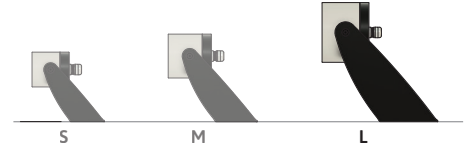

OAKEN ROUND LARGE DC SPEC SHEET

OAK-R-L-DC

IP66
WATER
PROOF

20 W (CV)
15 W (CC)

The Oaken series LED spotlights are a practical and aesthetic solution for highlighting outdoor areas. They are available with five optic configurations, ultra narrow, narrow, medium, wide and ultra wide for flexibility. With a chemically sealed glass lens and proprietary moisture barriers, the luminaire is capable of withstanding extreme outdoor conditions with consistent performance.

SPECIFICATION

	20W (CV)	15W (CC)
OPERATING TEMPERATURE	-20°C to + 50°C	
CRI	80, 90* (* = special order)	
CONTROL	Switched, 1-10V, 10V PWM Dimming	
INPUT CURRENT	480 mA	350 mA
NO OF LED	1	
LIGHT SOURCE	Cree COB	
CCT	2200K, 2700K, 3000K, 3500K, 4000K, 5000K	
BEAM ANGLE	13°, 21°, 30°, 44°, 52°	
FIXTURE CONNECTION	Pigtail	
AVAILABLE IP RATING	IP66	

Cree COB
LED Source

480 mA (20W), 350 mA (15W)
Electrical Operation

20W (CV), 15W (CC)
Rated power

*" represent special order, please contact factory for detail.

OPTICAL DATA (3000K)

Beam Angle	20W	15W
13° Ultra Narrow	1509 lm	1132 lm
21° Narrow	1582 lm	1187 lm
30° Medium	1462lm	1097 lm
44° Wide	1445 lm	1084 lm
52° Ultra Wide	1444 lm	1083 lm

Honeycomb Louver (Optional)

Visor (Optional)

OAKEN ROUND LARGE DC SPEC SHEET

OAK-R-L-DC

ORDERING CODE

PRODUCT SERIES	TYPE	SIZE	POWER	COLOR TEMPERATURE	CRI	BEAM ANGLE	MOUNTING	VOLTAGE	ACCESSORIES
OAK - Oaken	R - Round	L - Large	15W - 15 Watts 20W - 20 Watts	CT22 - 2200K CT27 - 2700K CT30 - 3000K CT35 - 3500K CT40 - 4000K CT50 - 5000K	80 - 90 90* - 90*	13D - 13 Degree 21D - 21 Degree 30D - 30 Degree 44D - 44 Degree 52D - 52 Degree	SM - Surface Mount SP - Spike Mount	DC - 24 VDC	N - None H - Honeycomb V - Visor
							FITURE FINISHING		
							BODY FINISH	TRIM FINISH	
							BWH - White BBL - Black BSL - Silver BCM - Custom	TWH - White TBL - Black TSL - Silver TGL - Gold TCM - Custom	