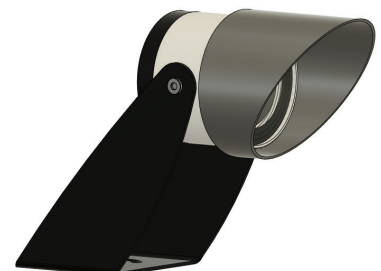

OAKEN ROUND LARGE DC SPEC SHEET

OAK-R-L-DC

IP66
WATER
PROOF

20 W (CV)
15 W (CC)

The Oaken series LED spotlights are a practical and aesthetic solution for highlighting outdoor areas. They are available with five optic configurations, ultra narrow, narrow, medium, wide and ultra wide for flexibility. With a chemically sealed glass lens and proprietary moisture barriers, the luminaire is capable of withstanding extreme outdoor conditions with consistent performance.

Cree COB
LED Source

480 mA (20W), 350 mA (15W)
Electrical Operation

20W (CV), 15W (CC)
Rated power

*" represent special order, please contact factory for detail.

OPTICAL DATA (3000K)

Beam Angle	20W	15W
13° Ultra Narrow	1509 lm	1132 lm
21° Narrow	1582 lm	1187 lm
30° Medium	1462lm	1097 lm
44° Wide	1445 lm	1084 lm
52° Ultra Wide	1444 lm	1083 lm

DELIVERED LUMENS BY CCT (Narrow beam 21°)

White	20W	15W
2200K	1280 lm	961 lm
2700K	1483 lm	1113 lm
3000K	1582 lm	1187 lm
3500K	1587 lm	1191 lm
4000K	1554 lm	1166 lm
5000K	1547 lm	1161 lm

Spike Mount

180° Angle Swivel Base

Honeycomb Louver (Optional)

Visor (Optional)

OAKEN ROUND LARGE DC SPEC SHEET

OAK-R-L-DC

ORDERING CODE

PRODUCT SERIES	TYPE	SIZE	POWER	COLOR TEMPERATURE	CRI	BEAM ANGLE	MOUNTING	VOLTAGE	ACCESSORIES
OAK - Oaken	R - Round	L - Large	15W - 15 Watts 20W - 20 Watts	CT22 - 2200K CT27 - 2700K CT30 - 3000K CT35 - 3500K CT40 - 4000K CT50 - 5000K	80 - 90 90* - 90*	13D - 13 Degree 21D - 21 Degree 30D - 30 Degree 44D - 44 Degree 52D - 52 Degree	SM - Surface Mount SP - Spike Mount	DC - 24 VDC	N - None H - Honeycomb V - Visor
							FITURE FINISHING		
							BODY FINISH	TRIM FINISH	
							BWH - White BBL - Black BSL - Silver BCM - Custom	TWH - White TBL - Black TSL - Silver TGL - Gold TCM - Custom	