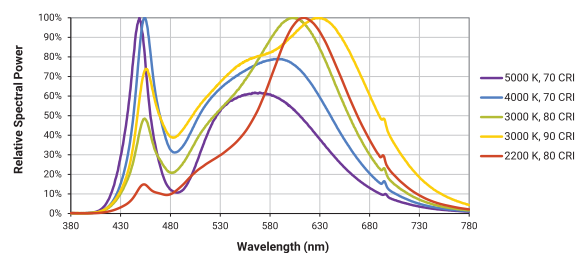

Cree COB
LED Source

480 mA (20W), 350 mA (15W)
Electrical Operation

20W (CV), 15W (CC)
Rated power

*" represent special order, please contact factory for detail.

OPTICAL DATA (3000K)

Beam Angle	20W	15W
13° Ultra Narrow	1509 lm	1132 lm
21° Narrow	1582 lm	1187 lm
30° Medium	1462lm	1097 lm
44° Wide	1445 lm	1084 lm
52° Ultra Wide	1444 lm	1083 lm

Honeycomb Louver (Optional)

Visor (Optional)

OAKEN ROUND LARGE DC SPEC SHEET

OAK-R-L-DC

ORDERING CODE

PRODUCT SERIES	TYPE	SIZE	POWER	COLOR TEMPERATURE	CRI	BEAM ANGLE	MOUNTING	VOLTAGE	ACCESSORIES
OAK - Oaken	R - Round	L - Large	15W - 15 Watts 20W - 20 Watts	CT22 - 2200K CT27 - 2700K CT30 - 3000K CT35 - 3500K CT40 - 4000K CT50 - 5000K	80 - 90 90* - 90*	13D - 13 Degree 21D - 21 Degree 30D - 30 Degree 44D - 44 Degree 52D - 52 Degree	SM - Surface Mount SP - Spike Mount	DC - 24 VDC	N - None H - Honeycomb V - Visor
							FITURE FINISHING		
							BODY FINISH	TRIM FINISH	
							BWH - White BBL - Black BSL - Silver BCM - Custom	TWH - White TBL - Black TSL - Silver TGL - Gold TCM - Custom	

Sample: OAK-R-L-20W-CT22-80-13D-SM-DC-H-BWH-TBL

*" represent special order, please contact factory for detail.

DIMENSIONS

PHOTOMETRIC DATA

BIN Details (CIE 1931)

Spectral Distribution

RELATED PRODUCTS

OAK - Round Large - AC