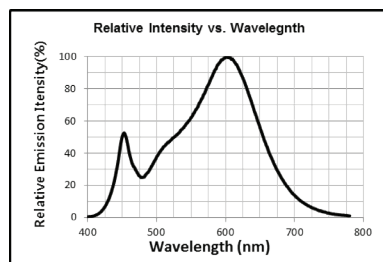

Spectral Radiant Flux VS Wavelength