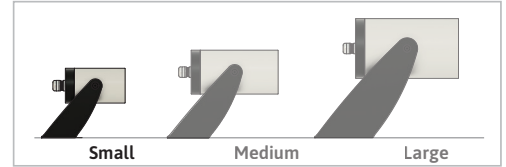

OAKEN ROUND SMALL AC SPEC SHEET

OAK-R-S-AC

IP66
WATER
PROOF

5W / 3W

The Oaken series LED spotlights are a practical and aesthetic solution for highlighting outdoor areas. They are available with three optic configurations, narrow, medium and wide, for flexibility. With a chemically sealed glass lens and proprietary moisture barriers, the luminaire is capable of withstanding extreme outdoor conditions with consistent performance.

SPECIFICATION

	5W	3W
OPERATING VOLTAGE	120 - 240 VAC	
OPERATING TEMPERATURE	-20°C to + 50°C	
CRI	80, 90* (* = special order)	
CONTROL	Switched	
INPUT CURRENT @115 VAC, 60Hz	66 mA	50 mA
INPUT CURRENT @230 VAC, 50Hz	39 mA	29 mA
NO OF LED	1	
LIGHT SOURCE	Samsung SMD	
CCT	2700K, 3000K, 3500K, 4000K	
BEAM ANGLE	15°, 23°, 34°	
FIXTURE CONNECTION	Pigtail	
AVAILABLE IP RATING	IP66	

*" represent special order, please contact factory for detail.

Samsung SMD
LED Source

120 - 240 VAC
Operating Voltage

5W, 3W
Rated power

OPTICAL DATA (3000K)

Beam Angle	5W	3W
15°	310 lm	186 lm
23°	270 lm	162 lm
34°	280 lm	168 lm