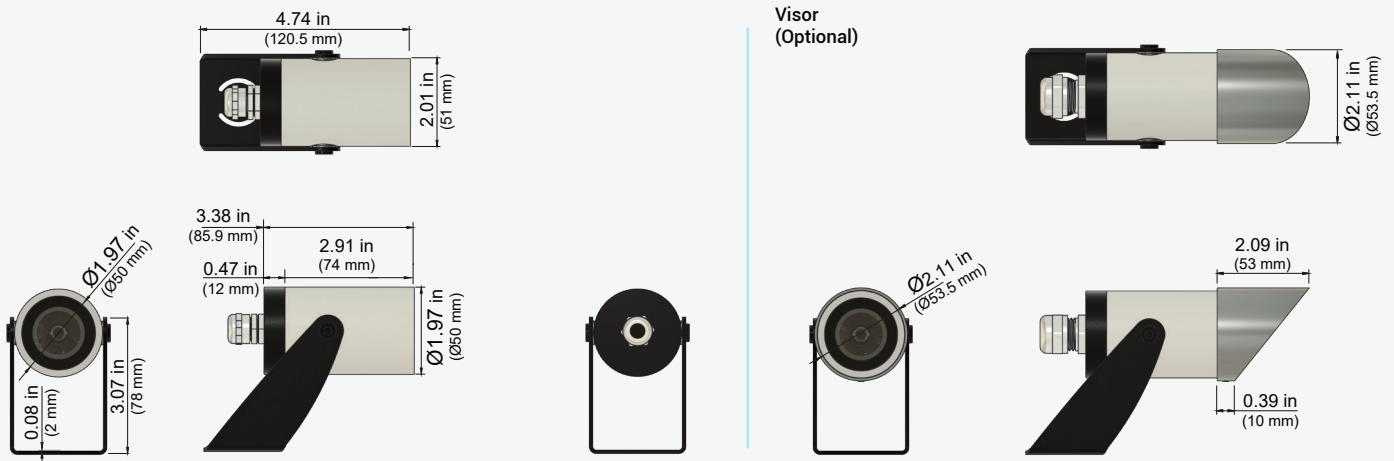

OAKEN ROUND SMALL AC SPEC SHEET

OAK-R-S-AC

ORDERING CODE

PRODUCT SERIES	TYPE	SIZE	POWER	COLOR TEMPERATURE	CRI	BEAM ANGLE	MOUNTING	VOLTAGE	ACCESSORIES
OAK - Oaken	R - Round	S - Small	3W - 3 Watts 5W - 5 Watts	CT27 - 2700K CT30 - 3000K CT35 - 3500K CT40 - 4000K	80 - 90 90* - 90*	15D - 15 Degree 23D - 23 Degree 34D - 34 Degree	SM - Surface Mount SP - Spike Mount	AC - 120-240VAC	N - None H - Honeycomb V - Visor

FITURE FINISHING	
BODY FINISH	TRIM FINISH
BWH - White	TWH - White
BBL - Black	TBL - Black
BSL - Silver	TSL - Silver
BCM - Custom	TGL - Gold
	TCM - Custom

Sample: OAK-R-S-5W-CT27-80-15D-SM-AC-H-BWH-TBL

DIMENSIONS