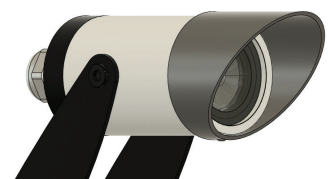

Visor (Optional)