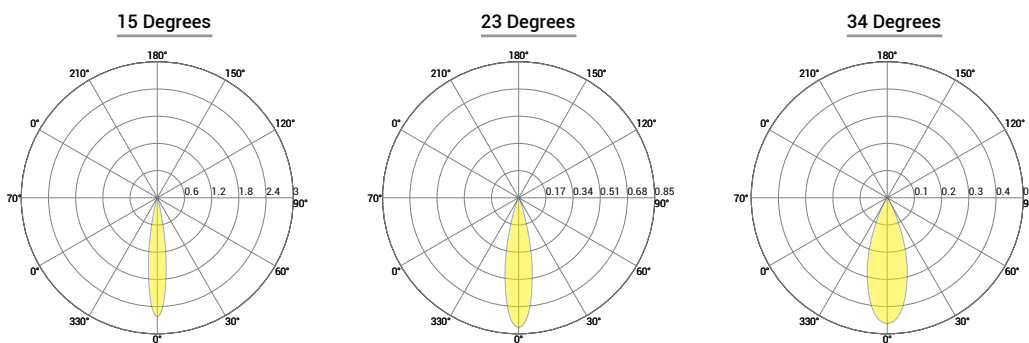

PHOTOMETRIC DATA