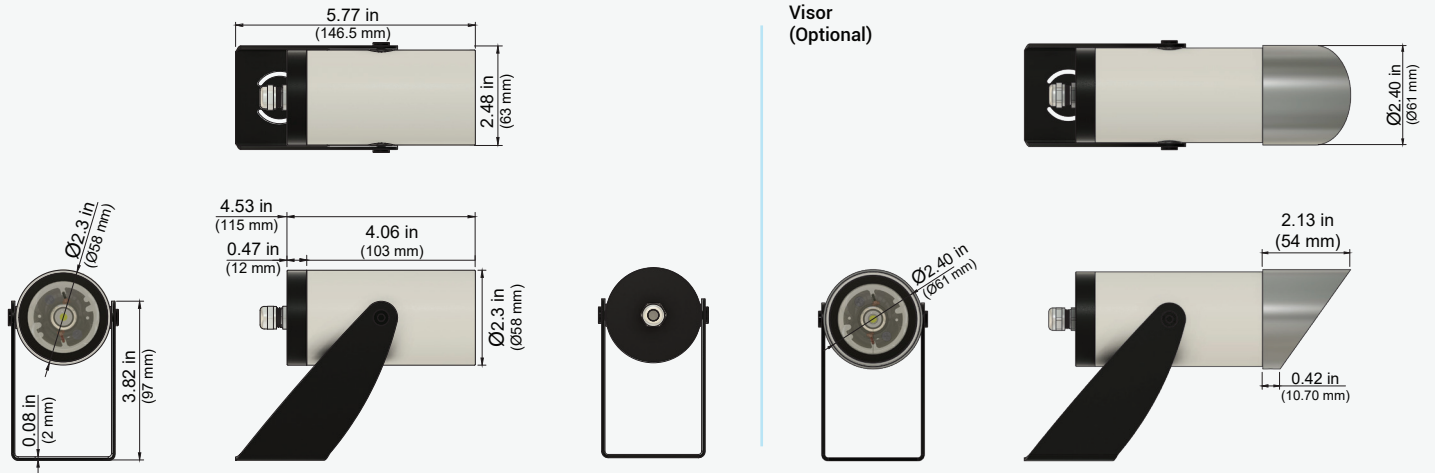

OAKEN ROUND MEDIUM AC SPEC SHEET

OAK-R-M-AC

ORDERING CODE

PRODUCT SERIES	TYPE	SIZE	POWER	COLOR TEMPERATURE	CRI	BEAM ANGLE	MOUNTING	VOLTAGE	ACCESSORIES
OAK - Oaken	R - Round	M - Medium	7W - 7 Watts 10W - 10 Watts	CT22 - 2200K CT27 - 2700K CT30 - 3000K CT40 - 4000K	80 - 90 90* - 90*	14D - 14 Degree 21D - 21 Degree 30D - 30 Degree 40D - 40 Degree 50D - 50 Degree	SM - Surface Mount SP - Spike Mount	AC - 120-277 VAC	N - None H - Honeycomb V - Visor
		FIXTURE FINISHING							
		BODY FINISH		TRIM FINISH					
		BWH - White	TWH - White						
		BBL - Black	TBL - Black						
		BSL - Silver	TSL - Silver						
		BCM - Custom	TGL - Gold						
			TCM - Custom						

Sample: OAK-R-M-10W-CT22-80-14D-SM-AC-H-BWH-TBL

*" represent special order, please contact factory for detail.

DIMENSIONS

Visor
(Optional)