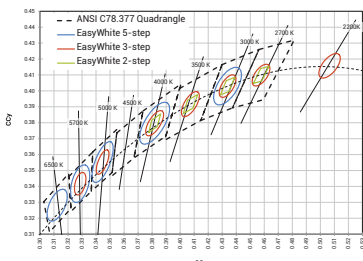

*" represent special order, please contact factory for detail.

OPTICAL DATA (3000K)

Beam Angle	10W	7W
14° Ultra Narrow	693 lm	485 lm
21° Narrow	742 lm	519 lm
30° Medium	720 lm	504 lm
40° Wide	690 lm	483 lm
50° Ultra Wide	618 lm	433 lm

Visor (Optional)

OAKEN SQUARE MEDIUM AC SPEC SHEET

OAK-Q-M-AC

ORDERING CODE

PRODUCT SERIES	TYPE	SIZE	POWER	COLOR TEMPERATURE	CRI	BEAM ANGLE	MOUNTING	VOLTAGE	ACCESSORIES
OAK - Oaken	Q - Square	M - Medium	7W - 7 Watts 10W - 10 Watts	CT22 - 2200K CT27 - 2700K CT30 - 3000K CT40 - 4000K	80 - 90 90* - 90*	14D - 14 Degree 21D - 21 Degree 30D - 30 Degree 40D - 40 Degree 50D - 50 Degree	SM - Surface Mount SP - Spike Mount	AC - 120-277 VAC	N - None H - Honeycomb V - Visor
							FIXTURE FINISHING		
							BODY FINISH	TRIM FINISH	
							BWH - White	TWH - White	
							BBL - Black	TBL - Black	
							BSL - Silver	TSL - Silver	
							BCM - Custom	TGL - Gold	
								TCM - Custom	

Sample: OAK-Q-M-10W-CT22-80-14D-SM-AC-H-BWH-TBL

*" represent special order, please contact factory for detail.

DIMENSIONS

PHOTOMETRIC DATA

BIN Details (CIE 1931)

Spectral Distribution

RELATED PRODUCTS

OAK - Square Medium - DC