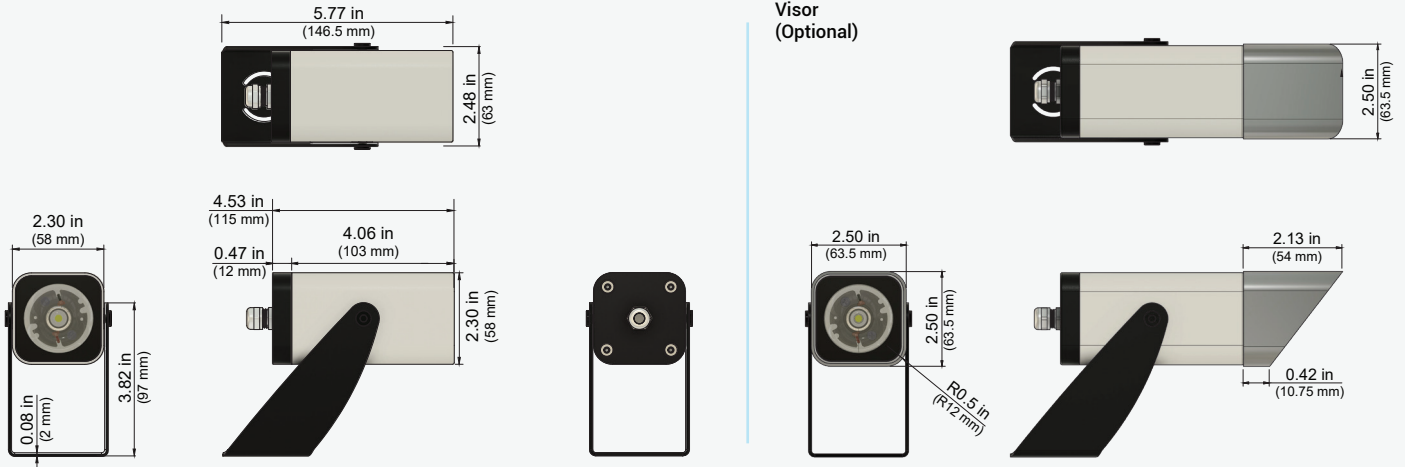

*" represent special order, please contact factory for detail.

OPTICAL DATA (3000K)

Beam Angle	10W	7W
14° Ultra Narrow	693 lm	485 lm
21° Narrow	742 lm	519 lm
30° Medium	720 lm	504 lm
40° Wide	690 lm	483 lm
50° Ultra Wide	618 lm	433 lm

DELIVERED LUMENS BY CCT (Narrow beam 21°)

White	10W	7W
2200K	607 lm	425 lm
2700K	710 lm	497 lm
3000K	742 lm	519 lm
4000K	781 lm	547 lm

Application

Spike Mount

180° Angle Swivel Base

Honeycomb Louver (Optional)

Visor (Optional)

OAKEN SQUARE MEDIUM AC SPEC SHEET

OAK-Q-M-AC

ORDERING CODE

PRODUCT SERIES	TYPE	SIZE	POWER	COLOR TEMPERATURE	CRI	BEAM ANGLE	MOUNTING	VOLTAGE	ACCESSORIES
OAK - Oaken	Q - Square	M - Medium	7W - 7 Watts 10W - 10 Watts	CT22 - 2200K CT27 - 2700K CT30 - 3000K CT40 - 4000K	80 - 90 90* - 90*	14D - 14 Degree 21D - 21 Degree 30D - 30 Degree 40D - 40 Degree 50D - 50 Degree	SM - Surface Mount SP - Spike Mount	AC - 120-277 VAC	N - None H - Honeycomb V - Visor
							FIXTURE FINISHING		
							BODY FINISH	TRIM FINISH	
							BWH - White	TWH - White	
							BBL - Black	TBL - Black	
							BSL - Silver	TSL - Silver	
							BCM - Custom	TGL - Gold	
								TCM - Custom	

Sample: OAK-Q-M-10W-CT22-80-14D-SM-AC-H-BWH-TBL

*" represent special order, please contact factory for detail.

DIMENSIONS

PHOTOMETRIC DATA

BIN Details (CIE 1931)

Spectral Distribution

RELATED PRODUCTS

OAK - Square Medium - DC