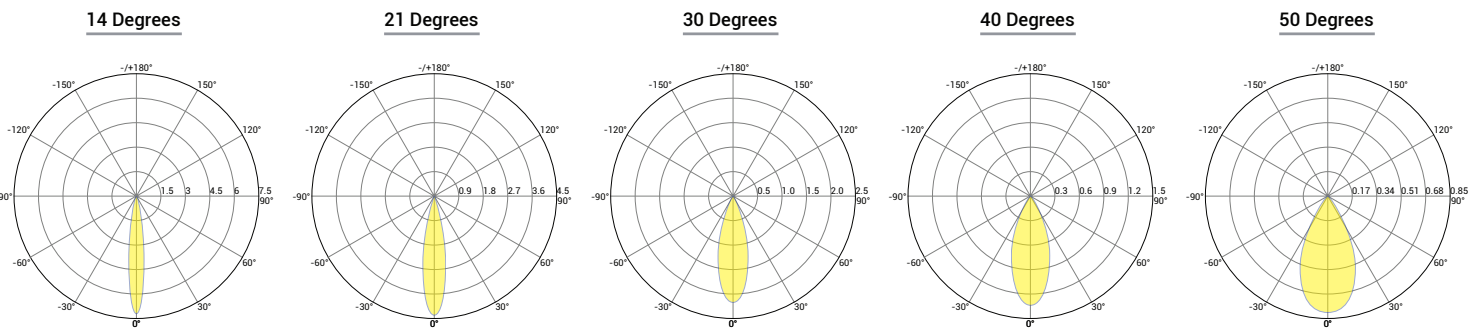

*" represent special order, please contact factory for detail.

OPTICAL DATA (3000K)

Beam Angle	10W	7W
14° Ultra Narrow	693 lm	485 lm
21° Narrow	742 lm	519 lm
30° Medium	720 lm	504 lm
40° Wide	690 lm	483 lm
50° Ultra Wide	618 lm	433 lm

DELIVERED LUMENS BY CCT (Narrow beam 21°)

White	10W	7W
2200K	607 lm	425 lm
2700K	710 lm	497 lm
3000K	742 lm	519 lm
4000K	781 lm	547 lm

Application

Spike Mount

180° Angle Swivel Base

Honeycomb Louver (Optional)

Visor (Optional)

OAKEN SQUARE MEDIUM AC SPEC SHEET

OAK-Q-M-AC

ORDERING CODE

PRODUCT SERIES	TYPE	SIZE	POWER	COLOR TEMPERATURE	CRI	BEAM ANGLE	MOUNTING	VOLTAGE	ACCESSORIES
OAK - Oaken	Q - Square	M - Medium	7W - 7 Watts 10W - 10 Watts	CT22 - 2200K CT27 - 2700K CT30 - 3000K CT40 - 4000K	80 - 90 90* - 90*	14D - 14 Degree 21D - 21 Degree 30D - 30 Degree 40D - 40 Degree 50D - 50 Degree	SM - Surface Mount SP - Spike Mount	AC - 120-277 VAC	N - None H - Honeycomb V - Visor
							FIXTURE FINISHING		
							BODY FINISH	TRIM FINISH	
							BWH - White	TWH - White	
							BBL - Black	TBL - Black	
							BSL - Silver	TSL - Silver	
							BCM - Custom	TGL - Gold	
								TCM - Custom	

Sample: OAK-Q-M-10W-CT22-80-14D-SM-AC-H-BWH-TBL

*" represent special order, please contact factory for detail.

DIMENSIONS

PHOTOMETRIC DATA

BIN Details (CIE 1931)

Spectral Distribution

RELATED PRODUCTS

OAK - Square Medium - DC