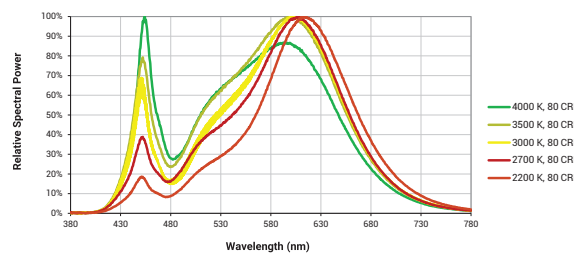

Sample: OAK-Q-M-10W-CT22-80-14D-SM-AC-H-BWH-TBL

*" represent special order, please contact factory for detail.

DIMENSIONS

PHOTOMETRIC DATA

BIN Details (CIE 1931)

Spectral Distribution

RELATED PRODUCTS

OAK - Square Medium - DC