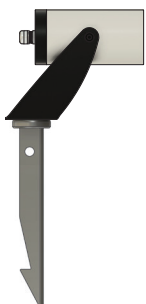

OAKEN SQUARE MEDIUM AC SPEC SHEET

OAK-Q-M-AC

IP66
WATER
PROOF

10W / 7W

The Oaken series LED spotlights are a practical and aesthetic solution for highlighting outdoor areas. They are available with five optic configurations, ultra narrow, narrow, medium, wide and ultra wide for flexibility. With a chemically sealed glass lens and proprietary moisture barriers, the luminaire is capable of withstanding extreme outdoor conditions with consistent performance.

SPECIFICATION

	10W	7W
OPERATING VOLTAGE	120 - 277 VAC	
OPERATING TEMPERATURE	-20°C to + 50°C	
CRI	80, 90* (* = special order)	
CONTROL	Switched	
INPUT CURRENT @115 VAC, 60Hz	191 mA	142 mA
INPUT CURRENT @230 VAC, 50Hz	108 mA	77 mA
NO OF LED	1	
LIGHT SOURCE	Cree COB	
CCT	2200K, 2700K, 3000K, 4000K	
BEAM ANGLE	14°, 21°, 30°, 40°, 50°	
FIXTURE CONNECTION	Pigtail	
AVAILABLE IP RATING	IP66	

*" represent special order, please contact factory for detail.

OPTICAL DATA (3000K)

Beam Angle	10W	7W
14° Ultra Narrow	693 lm	485 lm
21° Narrow	742 lm	519 lm
30° Medium	720 lm	504 lm
40° Wide	690 lm	483 lm
50° Ultra Wide	618 lm	433 lm

DELIVERED LUMENS BY CCT (Narrow beam 21°)

White	10W	7W
2200K	607 lm	425 lm
2700K	710 lm	497 lm
3000K	742 lm	519 lm
4000K	781 lm	547 lm

Application

Spike Mount

180° Angle Swivel Base

Honeycomb Louver (Optional)