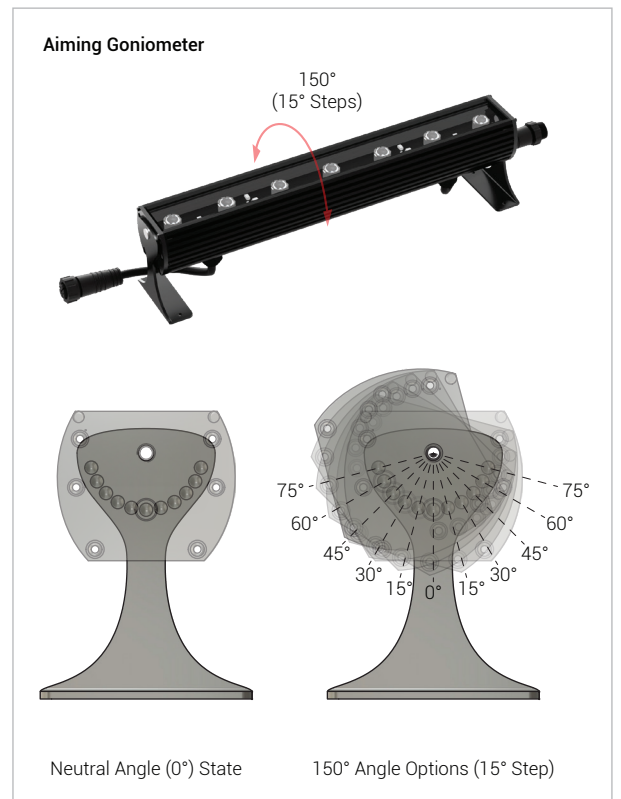

- **7 LEDs / ft**
  LED Quantity
- **105-277 V AC / 24V DC**
  Operating Voltage
- **4.8W / 7.2W / 9.6W / 12W**
  Rated power