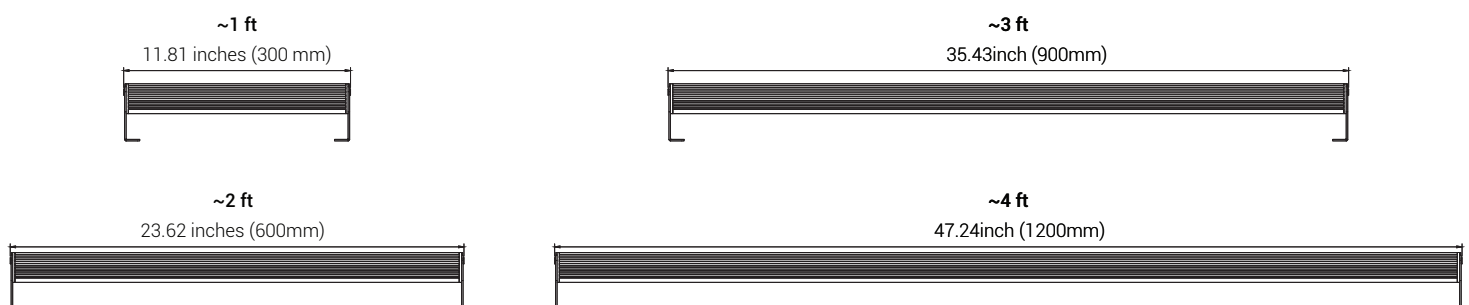

FEATURES

OPERATING VOLTAGES	105–277 V AC / 24V DC
OPERATING TEMPERATURE	-40°C to + 50°C
LIGHT SOURCE	Top quality surface mount LED with variable drive current
COLOR RANGE	Single Color Operation / Custom Color Operation
BEAM ANGLE	10°, 18°, 24°, 32°, 43°, 50°, 20°x40° (* = special order)
CONTROL	Switched, 0-10V Dimming [^] , DALI [^] (^ = 24V DC only)
FIXTURE CONNECTION	Circular waterproof connector
AVAILABLE IP RATING	IP67
CRI	80
ASHRAE COMPLIANT	4.8 W/ft version meets ASHRAE standards for linear lighting

LENGTH OPTIONS

- 7 LEDs / ft**
LED Quantity
- 105-277 V AC / 24V DC**
Operating Voltage
- 4.8W / 7.2W / 9.6W / 12W**
Rated power

LFC GRAZER OUTDOOR SPEC SHEET

LFC-G-0

ORDERING CODE

SERIES	TYPE	LOCATION	OPERATING VOLTAGE	POWER PER FEET	COLOR TEMPERATURE	CONTROL	LENGTH	OPTICS	FINISH	MOUNTING	CONNECTOR	ACCESSORIES
LFC	G-Grazer	O-Outdoor	AC - 105-277V AC DC - 24V DC	4.8W - 4.8 Watts	CT22 - 2200K	SW - Switched	12 - 12inch / 300mm	10D* - 10°x10°*	BK - Black (Standard)	SB - Swivel Bracket (Standard)	IP - IP Connector	NA - None JC - Jumper Cable (Standard 24 inches)
				7.2W - 7.2 Watts	CT27 - 2700K	AN - 0-10V*	24 - 24inch / 600mm	18D - 18°x18°	WH - White	WM12 - Wall Mount (Standard)		
				9.6W - 9.6 Watts	CT30 - 3000K	DA - DALI*	36 - 36inch / 900mm	24D - 24°x24°	WMXX - Wall Mount (Custom)			
			12W - 12 Watts	CT35 - 3500K		48 - 48inch / 1200mm	32D - 32°x32°	PM24 - Parapet Mount (Standard)				
				CT40 - 4000K			43D - 43°x43°	PMXX - Parapet Mount (Custom)				
				CT50 - 5000K			50D - 50°x50°					
				CT57 - 5700K			20x40D - 20°x40°					
				CT60 - 6000K								
				CT65 - 6500K								
				CTBL - Blue								
				CTGR - Green								
				CTRD - Red								
CTAM - Amber												