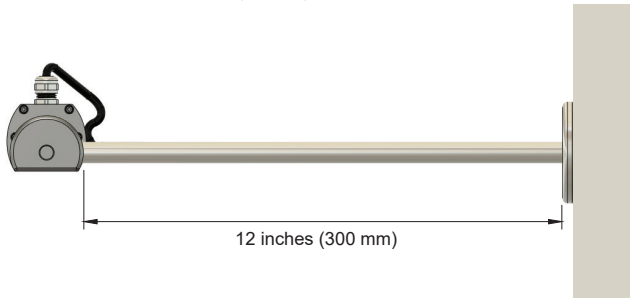

LENGTH OPTIONS

- 7 LEDs / ft**
LED Quantity
- 105-277 V AC / 24V DC**
Operating Voltage
- 4.8W / 7.2W / 9.6W / 12W**
Rated power

LFC GRAZER OUTDOOR SPEC SHEET

LFC-G-0

ORDERING CODE

SERIES	TYPE	LOCATION	OPERATING VOLTAGE	POWER PER FEET	COLOR TEMPERATURE	CONTROL	LENGTH	OPTICS	FINISH	MOUNTING	CONNECTOR	ACCESSORIES
LFC	G-Grazer	O-Outdoor	AC - 105-277V AC DC - 24V DC	4.8W - 4.8 Watts	CT22 - 2200K	SW - Switched	12 - 12inch / 300mm	10D* - 10°x10°*	BK - Black (Standard)	SB - Swivel Bracket (Standard)	IP - IP Connector	NA - None JC - Jumper Cable (Standard 24 inches)
				7.2W - 7.2 Watts	CT27 - 2700K	AN - 0-10V*	24 - 24inch / 600mm	18D - 18°x18°	WH - White	WM12 - Wall Mount (Standard)		
				9.6W - 9.6 Watts	CT30 - 3000K	DA - DALI*	36 - 36inch / 900mm	24D - 24°x24°	WMXX - Wall Mount (Custom)			
			12W - 12 Watts	CT35 - 3500K		48 - 48inch / 1200mm	32D - 32°x32°	PM24 - Parapet Mount (Standard)				
				CT40 - 4000K			43D - 43°x43°	PMXX - Parapet Mount (Custom)				
				CT50 - 5000K			50D - 50°x50°					
				CT57 - 5700K			20x40D - 20°x40°					
				CT60 - 6000K								
				CT65 - 6500K								
				CTBL - Blue								
				CTGR - Green								
				CTRD - Red								
CTAM - Amber												

Sample: LFC-G-O-DC-4.8W-CT24-DA-12-18D-BK- SB-IP-NA

"A" Is only be available for 24V DC.

"*" represent special order, please contact factory for detail.

DIMENSIONS

CONNECTION OPTIONS

Standard Connection

Jumper Cable (Accessories)

LFC GRAZER OUTDOOR SPEC SHEET

LFC-G-0

MOUNTING OPTIONS

Standard Swivel Bracket

Cantilever Wall Mount (WM12)

Parapet Mount (PM24)