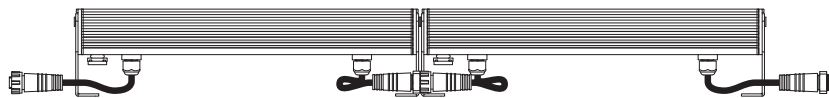

LENGTH OPTIONS

- 7 LEDs / ft**
LED Quantity
- 105-277 V AC / 24V DC**
Operating Voltage
- 4.8W / 7.2W / 9.6W / 12W**
Rated power

LFC GRAZER OUTDOOR SPEC SHEET

LFC-G-0

ORDERING CODE

SERIES	TYPE	LOCATION	OPERATING VOLTAGE	POWER PER FEET	COLOR TEMPERATURE	CONTROL	LENGTH	OPTICS	FINISH	MOUNTING	CONNECTOR	ACCESSORIES
LFC	G-Grazer	O-Outdoor	AC - 105-277V AC DC - 24V DC	4.8W - 4.8 Watts	CT22 - 2200K	SW - Switched	12 - 12inch / 300mm	10D* - 10°x10°*	BK - Black (Standard)	SB - Swivel Bracket (Standard)	IP - IP Connector	NA - None JC - Jumper Cable (Standard 24 inches)
				7.2W - 7.2 Watts	CT27 - 2700K	AN - 0-10V*	24 - 24inch / 600mm	18D - 18°x18°	WH - White	WM12 - Wall Mount (Standard)		
				9.6W - 9.6 Watts	CT30 - 3000K	DA - DALI*	36 - 36inch / 900mm	24D - 24°x24°	WMXX - Wall Mount (Custom)			
			12W - 12 Watts	CT35 - 3500K		48 - 48inch / 1200mm	32D - 32°x32°	PM24 - Parapet Mount (Standard)				
				CT40 - 4000K			43D - 43°x43°	PMXX - Parapet Mount (Custom)				
				CT50 - 5000K			50D - 50°x50°					
				CT57 - 5700K			20x40D - 20°x40°					
				CT60 - 6000K								
				CT65 - 6500K								
				CTBL - Blue								
				CTGR - Green								
				CTRD - Red								
CTAM - Amber												

Sample: LFC-G-O-DC-4.8W-CT24-DA-12-18D-BK- SB-IP-NA

"A" Is only be available for 24V DC.

"*" represent special order, please contact factory for detail.

DIMENSIONS

CONNECTION OPTIONS

Standard Connection

Jumper Cable (Accessories)

LFC GRAZER OUTDOOR SPEC SHEET

LFC-G-0

MOUNTING OPTIONS

Standard Swivel Bracket

Cantilever Wall Mount (WM12)

Parapet Mount (PM24)