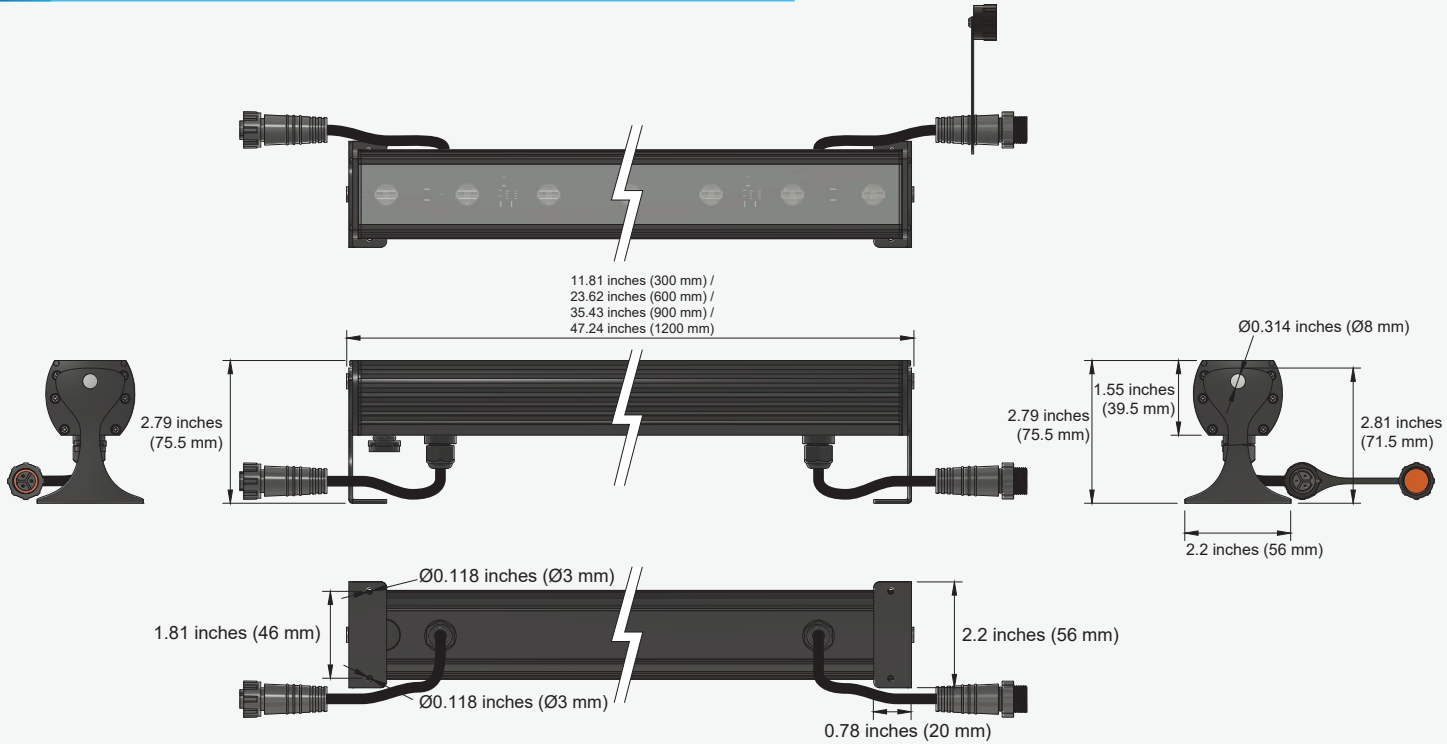

LFC GRAZER OUTDOOR SPEC SHEET

LFC-G-0

ORDERING CODE

SERIES	TYPE	LOCATION	OPERATING VOLTAGE	POWER PER FEET	COLOR TEMPERATURE	CONTROL	LENGTH	OPTICS	FINISH	MOUNTING	CONNECTOR	ACCESSORIES
LFC	G-Grazer	O-Outdoor	AC - 105-277V AC DC - 24V DC	4.8W - 4.8 Watts	CT22 - 2200K	SW - Switched	12 - 12inch / 300mm	10D* - 10°x10°*	BK - Black (Standard)	SB - Swivel Bracket (Standard)	IP - IP Connector	NA - None JC - Jumper Cable (Standard 24 inches)
				7.2W - 7.2 Watts	CT27 - 2700K	AN - 0-10V*	24 - 24inch / 600mm	18D - 18°x18°	WH - White	WM12 - Wall Mount (Standard)		
				9.6W - 9.6 Watts	CT30 - 3000K	DA - DALI*	36 - 36inch / 900mm	24D - 24°x24°	WMXX - Wall Mount (Custom)			
			12W - 12 Watts	CT35 - 3500K		48 - 48inch / 1200mm	32D - 32°x32°	PM24 - Parapet Mount (Standard)				
				CT40 - 4000K			43D - 43°x43°	PMXX - Parapet Mount (Custom)				
				CT50 - 5000K			50D - 50°x50°					
				CT57 - 5700K			20x40D - 20°x40°					
				CT60 - 6000K								
				CT65 - 6500K								
				CTBL - Blue								
				CTGR - Green								
				CTRD - Red								
CTAM - Amber												

Sample: LFC-G-O-DC-4.8W-CT24-DA-12-18D-BK- SB-IP-NA

"A" Is only be available for 24V DC.

"*" represent special order, please contact factory for detail.

DIMENSIONS