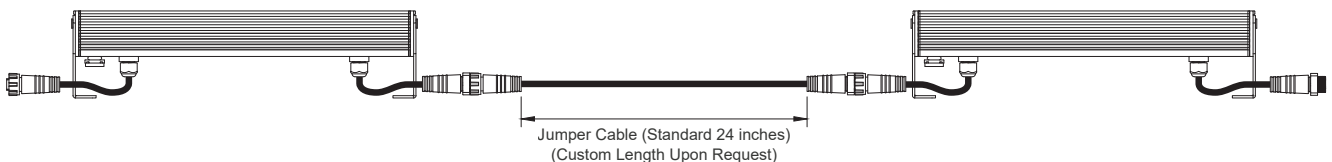

LENGTH OPTIONS

- 7 LEDs / ft**
LED Quantity
- 105-277 V AC / 24V DC**
Operating Voltage
- 4.8W / 7.2W / 9.6W / 12W**
Rated power

LFC GRAZER OUTDOOR SPEC SHEET

LFC-G-0

ORDERING CODE

SERIES	TYPE	LOCATION	OPERATING VOLTAGE	POWER PER FEET	COLOR TEMPERATURE	CONTROL	LENGTH	OPTICS	FINISH	MOUNTING	CONNECTOR	ACCESSORIES
LFC	G-Grazer	O-Outdoor	AC - 105-277V AC DC - 24V DC	4.8W - 4.8 Watts	CT22 - 2200K	SW - Switched	12 - 12inch / 300mm	10D* - 10°x10°*	BK - Black (Standard)	SB - Swivel Bracket (Standard)	IP - IP Connector	NA - None JC - Jumper Cable (Standard 24 inches)
				7.2W - 7.2 Watts	CT27 - 2700K	AN - 0-10V*	24 - 24inch / 600mm	18D - 18°x18°	WH - White	WM12 - Wall Mount (Standard)		
				9.6W - 9.6 Watts	CT30 - 3000K	DA - DALI*	36 - 36inch / 900mm	24D - 24°x24°	WMXX - Wall Mount (Custom)			
			12W - 12 Watts	CT35 - 3500K		48 - 48inch / 1200mm	32D - 32°x32°	PM24 - Parapet Mount (Standard)				
				CT40 - 4000K			43D - 43°x43°	PMXX - Parapet Mount (Custom)				
				CT50 - 5000K			50D - 50°x50°					
				CT57 - 5700K			20x40D - 20°x40°					
				CT60 - 6000K								
				CT65 - 6500K								
				CTBL - Blue								
				CTGR - Green								
				CTRD - Red								
CTAM - Amber												

Sample: LFC-G-O-DC-4.8W-CT24-DA-12-18D-BK- SB-IP-NA

"A" Is only be available for 24V DC.

"*" represent special order, please contact factory for detail.

DIMENSIONS

CONNECTION OPTIONS

Standard Connection

Jumper Cable (Accessories)