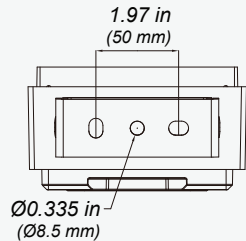

SPECIFICATION

	AC	DC
OPERATING VOLTAGE	120-220V AC	24V DC
RATED POWER	24W	
LEAKAGE CURRENT	Max 0.7mA	
DOWN-LEAD SPEC	3*1mm ² Ø7.2mm (L=350mm)	
CONTROL	Switch	
LIGHT SOURCE	OSRAM	
NO OF LED	9	
CCT	2700K, 3000K, 4000K, 5000K, 5700K, 6500K	
BEAM ANGLE	8°, 15°, 30°, 45°, 60°, 15X60°	
LUMEN RANGE	80 to 85 lm/W	
SDCM	≤5	
CRI	≥80	
MATERIAL	ADC12 Aluminum	
COLOR FINISH	Black, grey, white	
ROTATION ANGLE	180°	
DIMENSIONS	5.19" x 3.5" x 7.56" (132 mm x 89 mm x 192 mm)	5.19" x 2.91" x 7.56" (132 mm x 74 mm x 192 mm)
NET WEIGHT	1.5 kg	1.4 kg
LENS	PC	
OPERATING TEMPERATURE	-30°C to +50°C	
STORAGE TEMPERATURE	-40°C to +80°C	
AVAILABLE IP RATING	IP66	
IMPACT RATING	IK07	

LFL-Q-132S MONO

DIMENSIONS

LFL-Q-132S-AC

Net Weight: 1.5 kg

Visor (Optional)

LFL-Q-132S-DC

Net Weight: 1.4 kg

PHOTOMETRIC DATA