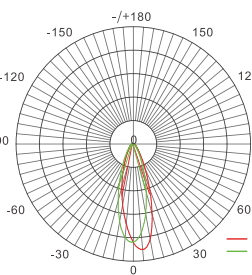

LFL-Q-132S MONO

DIMENSIONS

LFL-Q-132S-AC

Net Weight: 1.5 kg

Visor (Optional)

LFL-Q-132S-DC

Net Weight: 1.4 kg

PHOTOMETRIC DATA

8 Degrees

15 Degrees

30 Degrees

45 Degrees

60 Degrees

15x60 Degrees