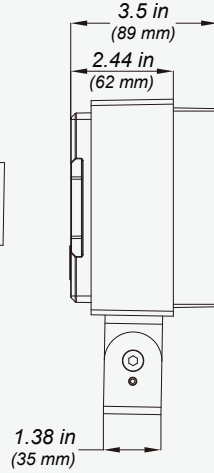

SPECIFICATION

	AC	DC
OPERATING VOLTAGE	120-220V AC	24V DC
RATED POWER	24W	
LEAKAGE CURRENT	Max 0.7mA	
DOWN-LEAD SPEC	3*1mm ² Ø7.2mm (L=350mm)	
CONTROL	Switch	
LIGHT SOURCE	OSRAM	
NO OF LED	9	
CCT	2700K, 3000K, 4000K, 5000K, 5700K, 6500K	
BEAM ANGLE	8°, 15°, 30°, 45°, 60°, 15X60°	
LUMEN RANGE	80 to 85 lm/W	
SDCM	≤5	
CRI	≥80	
MATERIAL	ADC12 Aluminum	
COLOR FINISH	Black, grey, white	
ROTATION ANGLE	180°	
DIMENSIONS	5.19" x 3.5" x 7.56" (132 mm x 89 mm x 192 mm)	5.19" x 2.91" x 7.56" (132 mm x 74 mm x 192 mm)
NET WEIGHT	1.5 kg	1.4 kg
LENS	PC	
OPERATING TEMPERATURE	-30°C to +50°C	
STORAGE TEMPERATURE	-40°C to +80°C	
AVAILABLE IP RATING	IP66	
IMPACT RATING	IK07	

Sample: LFL-Q-132S-24W-CT27-15D-BK-AC-H

"*" represent special order, please contact factory for detail.

Expansion Setup

LFL-Q-132S-1X2

LFL-Q-132S-1X2-Hood

LFL-Q-132S-1X3

LFL-Q-132S-1X3-Hood

LED FLOOD LIGHT SQUARE SPEC SHEET

LFL-Q-132S MONO

DIMENSIONS

LFL-Q-132S-AC

Net Weight: 1.5 kg

Visor (Optional)

LFL-Q-132S-DC

Net Weight: 1.4 kg

PHOTOMETRIC DATA

8 Degrees

15 Degrees

30 Degrees

45 Degrees

60 Degrees

15x60 Degrees