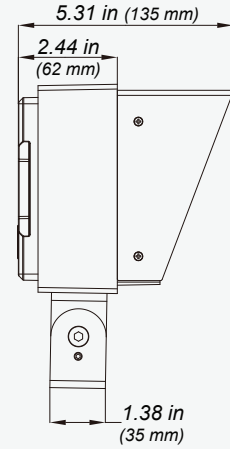

SPECIFICATION

	AC	DC
OPERATING VOLTAGE	120-220V AC	24V DC
RATED POWER	24W	
LEAKAGE CURRENT	Max 0.7mA	
DOWN-LEAD SPEC	3*1mm ² Ø7.2mm (L=350mm)	
CONTROL	Switch	
LIGHT SOURCE	OSRAM	
NO OF LED	9	
CCT	2700K, 3000K, 4000K, 5000K, 5700K, 6500K	
BEAM ANGLE	8°, 15°, 30°, 45°, 60°, 15X60°	
LUMEN RANGE	80 to 85 lm/W	
SDCM	≤5	
CRI	≥80	
MATERIAL	ADC12 Aluminum	
COLOR FINISH	Black, grey, white	
ROTATION ANGLE	180°	
DIMENSIONS	5.19" x 3.5" x 7.56" (132 mm x 89 mm x 192 mm)	5.19" x 2.91" x 7.56" (132 mm x 74 mm x 192 mm)
NET WEIGHT	1.5 kg	1.4 kg
LENS	PC	
OPERATING TEMPERATURE	-30°C to +50°C	
STORAGE TEMPERATURE	-40°C to +80°C	
AVAILABLE IP RATING	IP66	
IMPACT RATING	IK07	

LFL-Q-132S MONO

DIMENSIONS

LFL-Q-132S-AC

Net Weight: 1.5 kg

Visor (Optional)

LFL-Q-132S-DC

Net Weight: 1.4 kg

PHOTOMETRIC DATA

8 Degrees

15 Degrees

30 Degrees

45 Degrees

60 Degrees

15x60 Degrees