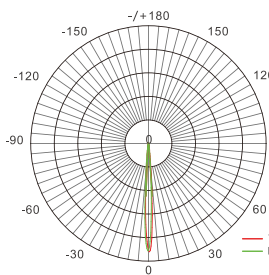

LFL-Q-132S MONO

DIMENSIONS

LFL-Q-132S-AC

Net Weight: 1.5 kg

Visor (Optional)

LFL-Q-132S-DC

Net Weight: 1.4 kg

PHOTOMETRIC DATA

8 Degrees

15 Degrees

30 Degrees

45 Degrees

60 Degrees

15x60 Degrees