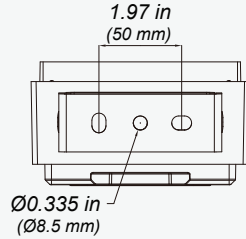

SPECIFICATION

	AC	DC
OPERATING VOLTAGE	120-220V AC	24V DC
RATED POWER	24W	
LEAKAGE CURRENT	Max 0.7mA	
DOWN-LEAD SPEC	3*1mm ² Ø7.2mm (L=350mm)	
CONTROL	Switch	
LIGHT SOURCE	OSRAM	
NO OF LED	9	
CCT	2700K, 3000K, 4000K, 5000K, 5700K, 6500K	
BEAM ANGLE	8°, 15°, 30°, 45°, 60°, 15X60°	
LUMEN RANGE	80 to 85 lm/W	
SDCM	≤5	
CRI	≥80	
MATERIAL	ADC12 Aluminum	
COLOR FINISH	Black, grey, white	
ROTATION ANGLE	180°	
DIMENSIONS	5.19" x 3.5" x 7.56" (132 mm x 89 mm x 192 mm)	5.19" x 2.91" x 7.56" (132 mm x 74 mm x 192 mm)
NET WEIGHT	1.5 kg	1.4 kg
LENS	PC	
OPERATING TEMPERATURE	-30°C to +50°C	
STORAGE TEMPERATURE	-40°C to +80°C	
AVAILABLE IP RATING	IP66	
IMPACT RATING	IK07	

LFL-Q-132S MONO

DIMENSIONS

LFL-Q-132S-AC

Net Weight: 1.5 kg

Visor (Optional)

LFL-Q-132S-DC

Net Weight: 1.4 kg

PHOTOMETRIC DATA