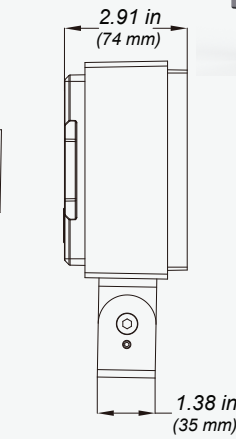

SPECIFICATION

	AC	DC
OPERATING VOLTAGE	120-220V AC	24V DC
RATED POWER	24W	
LEAKAGE CURRENT	Max 0.7mA	
DOWN-LEAD SPEC	3*1mm ² Ø7.2mm (L=350mm)	
CONTROL	Switch	
LIGHT SOURCE	OSRAM	
NO OF LED	9	
CCT	2700K, 3000K, 4000K, 5000K, 5700K, 6500K	
BEAM ANGLE	8°, 15°, 30°, 45°, 60°, 15X60°	
LUMEN RANGE	80 to 85 lm/W	
SDCM	≤5	
CRI	≥80	
MATERIAL	ADC12 Aluminum	
COLOR FINISH	Black, grey, white	
ROTATION ANGLE	180°	
DIMENSIONS	5.19" x 3.5" x 7.56" (132 mm x 89 mm x 192 mm)	5.19" x 2.91" x 7.56" (132 mm x 74 mm x 192 mm)
NET WEIGHT	1.5 kg	1.4 kg
LENS	PC	
OPERATING TEMPERATURE	-30°C to +50°C	
STORAGE TEMPERATURE	-40°C to +80°C	
AVAILABLE IP RATING	IP66	
IMPACT RATING	IK07	

Sample: LFL-Q-132S-24W-CT27-15D-BK-AC-H

"*" represent special order, please contact factory for detail.

Expansion Setup

LFL-Q-132S-1X2

LFL-Q-132S-1X2-Hood

LFL-Q-132S-1X3

LFL-Q-132S-1X3-Hood

LED FLOOD LIGHT SQUARE SPEC SHEET

LFL-Q-132S MONO

DIMENSIONS

LFL-Q-132S-AC

Net Weight: 1.5 kg

Visor (Optional)

LFL-Q-132S-DC

Net Weight: 1.4 kg

PHOTOMETRIC DATA

8 Degrees

15 Degrees

30 Degrees

45 Degrees

60 Degrees

15x60 Degrees