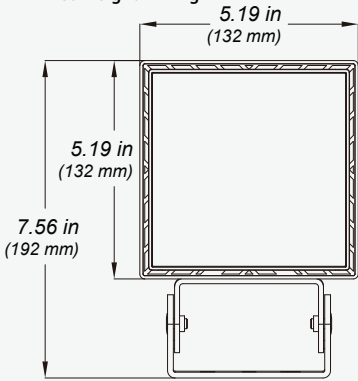

SPECIFICATION

	AC	DC
OPERATING VOLTAGE	120-220V AC	24V DC
RATED POWER	24W	
LEAKAGE CURRENT	Max 0.7mA	
DOWN-LEAD SPEC	3*1mm ² Ø7.2mm (L=350mm)	
CONTROL	Switch	
LIGHT SOURCE	OSRAM	
NO OF LED	9	
CCT	2700K, 3000K, 4000K, 5000K, 5700K, 6500K	
BEAM ANGLE	8°, 15°, 30°, 45°, 60°, 15X60°	
LUMEN RANGE	80 to 85 lm/W	
SDCM	≤5	
CRI	≥80	
MATERIAL	ADC12 Aluminum	
COLOR FINISH	Black, grey, white	
ROTATION ANGLE	180°	
DIMENSIONS	5.19" x 3.5" x 7.56" (132 mm x 89 mm x 192 mm)	5.19" x 2.91" x 7.56" (132 mm x 74 mm x 192 mm)
NET WEIGHT	1.5 kg	1.4 kg
LENS	PC	
OPERATING TEMPERATURE	-30°C to +50°C	
STORAGE TEMPERATURE	-40°C to +80°C	
AVAILABLE IP RATING	IP66	
IMPACT RATING	IK07	

Sample: LFL-Q-132S-24W-CT27-15D-BK-AC-H

"*" represent special order, please contact factory for detail.

Expansion Setup

LFL-Q-132S-1X2

LFL-Q-132S-1X2-Hood

LFL-Q-132S-1X3

LFL-Q-132S-1X3-Hood

LED FLOOD LIGHT SQUARE SPEC SHEET

LFL-Q-132S MONO

DIMENSIONS

LFL-Q-132S-AC

Net Weight: 1.5 kg

Visor (Optional)

LFL-Q-132S-DC

Net Weight: 1.4 kg

PHOTOMETRIC DATA

8 Degrees

15 Degrees

30 Degrees

45 Degrees

60 Degrees

15x60 Degrees