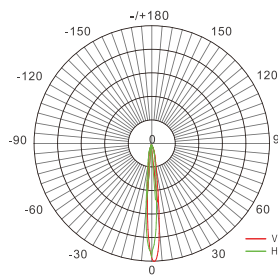

LFL-Q-132S MONO

DIMENSIONS

LFL-Q-132S-AC

Net Weight: 1.5 kg

Visor (Optional)

LFL-Q-132S-DC

Net Weight: 1.4 kg

PHOTOMETRIC DATA

8 Degrees

15 Degrees

30 Degrees

45 Degrees

60 Degrees

15x60 Degrees