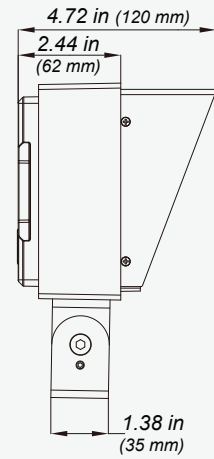

SPECIFICATION

	AC	DC
OPERATING VOLTAGE	120-220V AC	24V DC
RATED POWER	24W	
LEAKAGE CURRENT	Max 0.7mA	
DOWN-LEAD SPEC	3*1mm ² Ø7.2mm (L=350mm)	
CONTROL	Switch	
LIGHT SOURCE	OSRAM	
NO OF LED	9	
CCT	2700K, 3000K, 4000K, 5000K, 5700K, 6500K	
BEAM ANGLE	8°, 15°, 30°, 45°, 60°, 15X60°	
LUMEN RANGE	80 to 85 lm/W	
SDCM	≤5	
CRI	≥80	
MATERIAL	ADC12 Aluminum	
COLOR FINISH	Black, grey, white	
ROTATION ANGLE	180°	
DIMENSIONS	5.19" x 3.5" x 7.56" (132 mm x 89 mm x 192 mm)	5.19" x 2.91" x 7.56" (132 mm x 74 mm x 192 mm)
NET WEIGHT	1.5 kg	1.4 kg
LENS	PC	
OPERATING TEMPERATURE	-30°C to +50°C	
STORAGE TEMPERATURE	-40°C to +80°C	
AVAILABLE IP RATING	IP66	
IMPACT RATING	IK07	

LFL-Q-132S MONO

DIMENSIONS

LFL-Q-132S-AC

Net Weight: 1.5 kg

Visor (Optional)

LFL-Q-132S-DC

Net Weight: 1.4 kg

PHOTOMETRIC DATA

8 Degrees

15 Degrees

30 Degrees

45 Degrees

60 Degrees

15x60 Degrees