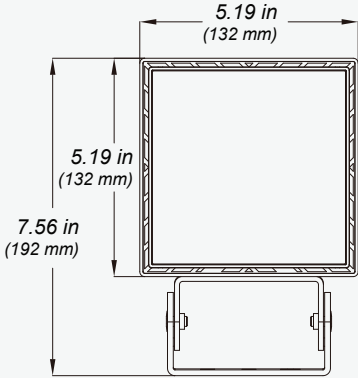

SPECIFICATION

	AC	DC
OPERATING VOLTAGE	120-220V AC	24V DC
RATED POWER	24W	
LEAKAGE CURRENT	Max 0.7mA	
DOWN-LEAD SPEC	3*1mm ² Ø7.2mm (L=350mm)	
CONTROL	Switch	
LIGHT SOURCE	OSRAM	
NO OF LED	9	
CCT	2700K, 3000K, 4000K, 5000K, 5700K, 6500K	
BEAM ANGLE	8°, 15°, 30°, 45°, 60°, 15X60°	
LUMEN RANGE	80 to 85 lm/W	
SDCM	≤5	
CRI	≥80	
MATERIAL	ADC12 Aluminum	
COLOR FINISH	Black, grey, white	
ROTATION ANGLE	180°	
DIMENSIONS	5.19" x 3.5" x 7.56" (132 mm x 89 mm x 192 mm)	5.19" x 2.91" x 7.56" (132 mm x 74 mm x 192 mm)
NET WEIGHT	1.5 kg	1.4 kg
LENS	PC	
OPERATING TEMPERATURE	-30°C to +50°C	
STORAGE TEMPERATURE	-40°C to +80°C	
AVAILABLE IP RATING	IP66	
IMPACT RATING	IK07	

Sample: LFL-Q-132S-24W-CT27-15D-BK-AC-H

"*" represent special order, please contact factory for detail.

Expansion Setup

LFL-Q-132S-1X2

LFL-Q-132S-1X2-Hood

LFL-Q-132S-1X3

LFL-Q-132S-1X3-Hood

LED FLOOD LIGHT SQUARE SPEC SHEET

LFL-Q-132S MONO

DIMENSIONS

LFL-Q-132S-AC

Net Weight: 1.5 kg

Visor (Optional)

LFL-Q-132S-DC

Net Weight: 1.4 kg

PHOTOMETRIC DATA

8 Degrees

15 Degrees

30 Degrees

45 Degrees

60 Degrees

15x60 Degrees