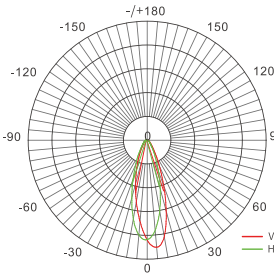

LFL-Q-162S MONO

DIMENSIONS

LFL-Q-162S Size: 234x162x106mm Net Weight: 2.5KG

4.17 in
(106 mm)

Visor
(Optional)

6.41 in
(163 mm)

PHOTOMETRIC DATA

8 Degrees

15 Degrees

30Degrees

45 Degrees

60 Degrees

15x60 Degrees