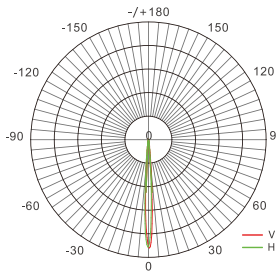

LFL-Q-162S MONO

DIMENSIONS

LFL-Q-162S Size: 234x162x106mm Net Weight: 2.5KG

4.17 in
(106 mm)

Visor
(Optional)

6.41 in
(163 mm)

PHOTOMETRIC DATA

8 Degrees

15 Degrees

30Degrees

45 Degrees

60 Degrees

15x60 Degrees