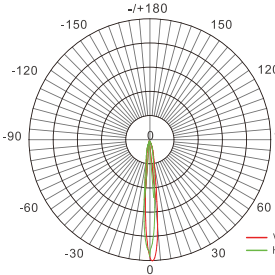

LFL-Q-162S MONO

DIMENSIONS

LFL-Q-162S Size: 234x162x106mm Net Weight: 2.5KG

4.17 in
(106 mm)

Visor
(Optional)

6.41 in
(163 mm)

PHOTOMETRIC DATA

8 Degrees

15 Degrees

30Degrees

45 Degrees

60 Degrees

15x60 Degrees