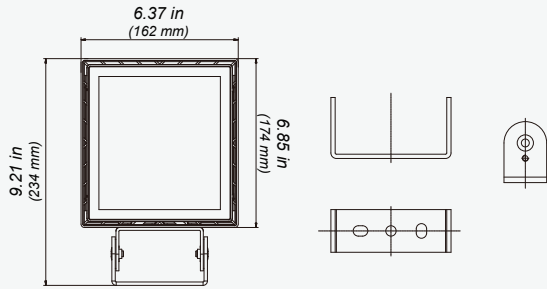

LED FLOOD LIGHT SQUARE SPEC SHEET

LFL-Q-162S MONO

The LFL-Q-162S Mono offers a versatile lighting solution with its 6.37" x 6.37" (162 mm x 162 mm) modular lens, providing a range of available angles for various applications. Its minimalist exterior design ensures ease of construction and installation. With exceptional flexibility and scalability, the LFL-Q is well-suited for a wide array of environments while maintaining reliable performance.

SPECIFICATION

OPERATING VOLTAGE	120-220V AC
RATED POWER	60W
LEAKAGE CURRENT	Max 0.7mA
DOWN-LEAD SPEC	3*1mm ² Ø7.2mm (L=350mm)
CONTROL	Switch
LIGHT SOURCE	CREE XPE
NO OF LED	20
CCT	2700K, 3000K, 4000K, 5000K, 5700K
BEAM ANGLE	8°, 15°, 30°, 45°, 60°, 15X60°
LUMEN RANGE	50 to 55 lm/W
SDCM	≤5
CRI	≥80
MATERIAL	ADC12 Aluminum
COLOR FINISH	Black, grey, white
ROTATION ANGLE	180°
DIMENSIONS	6.37" x 4.17" x 9.21" (162 mm x 106 mm x 234 mm)
NET WEIGHT	2.8 kg
LENS	PC
OPERATING TEMPERATURE	-30°C to +50°C
STORAGE TEMPERATURE	-40°C to +80°C
AVAILABLE IP RATING	IP66
IMPACT RATING	IK07

LFL-Q-162S MONO

DIMENSIONS

LFL-Q-162S Size: 234x162x106mm Net Weight: 2.5KG

4.17 in
(106 mm)

Visor
(Optional)

6.41 in
(163 mm)

PHOTOMETRIC DATA

8 Degrees

15 Degrees

30Degrees

45 Degrees

60 Degrees

15x60 Degrees