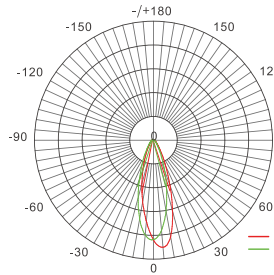

LFL-Q-162S MONO

DIMENSIONS

LFL-Q-162S Size: 234x162x106mm Net Weight: 2.5KG

4.17 in
(106 mm)

Visor
(Optional)

6.41 in
(163 mm)

PHOTOMETRIC DATA

8 Degrees

15 Degrees

30Degrees

45 Degrees

60 Degrees

15x60 Degrees