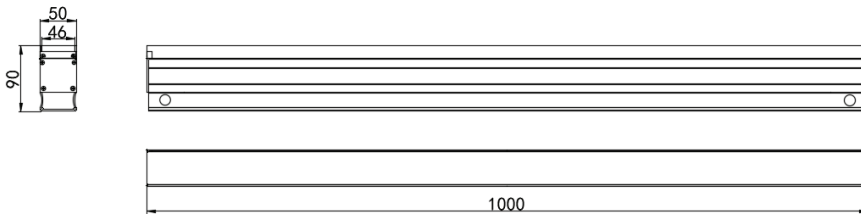

LINEAR RECESSED OUTDOOR SPEC SHEET

LRO-50

YYZ LRO series is the linear recessed fixture build in constant current drive and 485 control module inside rendering it a reliable solution for interactive function between person and light. This IP67 rated fixture has carefully designed embedded parts and is easy to install. It has waterproof design and matching degassing valve make it suitable for application in areas like public square, park, stage, garden etc.

SPECIFICATION

| | Mono | RGB/RGBW |
|-------------------|--|--|
| OPERATING VOLTAGE | 24V DC | |
| POWER | 18W, 24W, 36W | |
| DOWN-LEAD SPEC | On-Off 3*1mm ² Cable Ø7.2 mm | RGB & RGBW 3*1mm ² 4*0.3mm ² |
| CONTROL | Switch, DMX512 | DMX512 |
| LED SOURCE | OSRAM | BRIGHTEX |
| LED QUANTITIES | 18pcs, 24pcs, 36pcs | |
| COLOR | 2700K,3000K,4000K,5000K,5700K, 6500K | RGB, RGBW |
| CRI | ≤80 (2700K, 3000K, 4000K) ≤70 (5000K, 5700K, 6500K) | |
| BEAM | 15°, 30°, 45°, 60°, 15°x45°, 15°x60°, 120° | |
| SDCM | ≤5 | |
| BODY | 6063 aluminium + PVC | |
| COVER | Tempered glass / Frosted glass | |
| COLOR FINISH | RAL9011 | |
| DIMENSIONS | 1000mm (L), 50 mm(W), 90mm (H) | |
| OPERATION TEMP | -40°C to +50°C | |
| STORAGE TEMP | -40°C to +80°C | |
| IP RATING | IP67 | |
| IK RATING | IK10 | |

DIMENSION

ORDERING CODE

| PRODUCT | POWER | BEAM ANGLE | COLOR | VOLTAGE | CONTROL | BODY FINISH | ACCESSORY |
|---------|---------------|------------------|--------------|-------------|----------------------|--------------|---------------|
| LRO50 | 18 - 18 Watts | 15° - 15° | CT27 - 2700K | DC - 24V DC | SW - Switch (Mono) | BK - Black | N - None |
| | 24 - 24 Watts | 30° - 30° | CT30 - 3000K | | DMX - DMX (RGB/RGBW) | XX - Custom* | H - Honeycomb |
| | 36 - 36 Watts | 45° - 45° | CT40 - 4000K | | | | |
| | | 60° - 60° | CT50 - 5000K | | | | |
| | | 15x40° - 15°x40° | CT57 - 5700K | | | | |
| | | 15x60° - 15°x60° | CT65 - 6500K | | | | |
| | | 120° - 120° | RGB - RGB | | | | |
| | | | RGBW - RGBW | | | | |