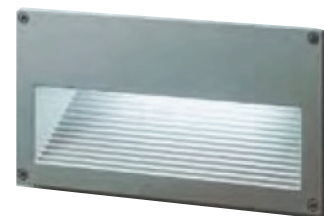

DAWN-1 STEP LIGHT

DWN-1

The YYZ Dawn-1 series is a new Wall recessed Asymmetrical Luminaries in Soft and Power LED Version specially designed for Facade and in unique shape version wall mounted LED light in compact size design. Dqwn-1 Series luminaires are designed to offer functional, a wide range of lighting solutions and dramatic highlighting of the architectural facades of different buildings through the design with superior finishing as well highest efficiency with a long service life.

FEATURES

FINISH	ALUMINUM
WORKING VOLTAGE	24V dc, 100-277VAC
RATED POWER	12W
BEAM ANGLE	120°
MOUNTING	WALL RECESSED
OPTIC	CLEAR PC
DIMENSIONS	275x 145x113mm
OPERATION TEMP	-30° C - +50° C
LAMP LIFE	50,000 HRS
BODY COLOR	BLACK, GREY
CONTROL	ON/OFF, DIMMABLE

CREE / LUMILEDS
LED Quality

24V DC/100-277VAC
Working Voltage

12W
Rated power

ELECTRICAL DATA

POWER CONSUMPTION	12W
SUPPLY VOLTAGE	100-277VAC
COLORS	2700K, 3000K, 4000K,5000K
CRI	80+
LUMEN	60-70lm/W

DIMENSION