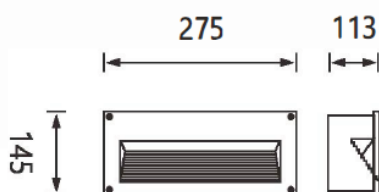

FEATURES

FINISH	ALUMINUM
WORKING VOLTAGE	24V dc, 100-277VAC
RATED POWER	12W
BEAM ANGLE	120°
MOUNTING	WALL RECESSED
OPTIC	CLEAR PC
DIMENSIONS	275x 145x113mm
OPERATION TEMP	-30° C - +50° C
LAMP LIFE	50,000 HRS
BODY COLOR	BLACK, GREY
CONTROL	ON/OFF, DIMMABLE

CREE / LUMILEDS
LED Quality

24V DC/100-277VAC
Working Voltage

12W
Rated power

ELECTRICAL DATA

POWER CONSUMPTION	12W
SUPPLY VOLTAGE	100-277VAC
COLORS	2700K, 3000K, 4000K,5000K
CRI	80+
LUMEN	60-70lm/W

DIMENSION