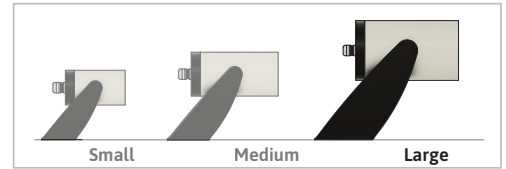

OAKEN ROUND LARGE AC SPEC SHEET

OAK-R-L-AC

IP66
WATER
PROOF

20W / 15W

The Oaken series LED spotlights are a practical and aesthetic solution for highlighting outdoor areas. They are available with five optic configurations, ultra narrow, narrow, medium, wide and ultra wide for flexibility. With a chemically sealed glass lens and proprietary moisture barriers, the luminaire is capable of withstanding extreme outdoor conditions with consistent performance.

SPECIFICATION

	20W	15W
OPERATING VOLTAGE	100 - 277 VAC	
OPERATING TEMPERATURE	-20°C to + 50°C	
CRI	80	
CONTROL	0-10 V Dimmable	
INPUT CURRENT @115 VAC, 60Hz	173 mA	128 mA
INPUT CURRENT @230 VAC, 50Hz	87 mA	67 mA
NO OF LED	1	
LIGHT SOURCE	Cree COB	
CCT	2200K, 2700K, 3000K, 3500K, 4000K, 5000K	
BEAM ANGLE	13°, 21°, 30°, 44°, 52°	
FIXTURE CONNECTION	Pigtail	
AVAILABLE IP RATING	IP66	