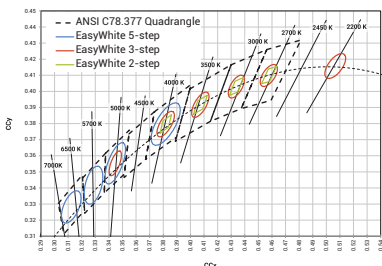

OPTICAL DATA (3000K)

Beam Angle	20W	15W
13° Ultra Narrow	1509 lm	1132 lm
21° Narrow	1582 lm	1187 lm
30° Medium	1462lm	1097 lm
44° Wide	1445 lm	1084 lm
52° Ultra Wide	1444 lm	1083 lm

DELIVERED LUMENS BY CCT (Narrow beam 21°)

Visor (Optional)

OAKEN ROUND LARGE AC SPEC SHEET

OAK-R-L-AC

ORDERING CODE

PRODUCT SERIES	TYPE	SIZE	POWER	COLOR TEMPERATURE	BEAM ANGLE	MOUNTING	VOLTAGE	ACCESSORIES
OAK - Oaken	R - Round	L - Large	15W - 15 Watts 20W - 20 Watts	CT22 - 2200K CT27 - 2700K CT30 - 3000K CT35 - 3500K CT40 - 4000K CT50 - 5000K	13D - 13 Degree 21D - 21 Degree 30D - 30 Degree 44D - 44 Degree 52D - 52 Degree	SM - Surface Mount SP - Spike Mount	AC - 100-277 VAC	N - None H - Honeycomb V - Visor
						FIXTURE FINISHING		
						BODY FINISH	TRIM FINISH	
						BWH - White BBL - Black BSL - Silver BCM - Custom	TWH - White TBL - Black TSL - Silver TGL - Gold TCM - Custom	

Sample: OAK-R-L-20W-CT22-13D-SM-AC-H-BWH-TBL

DIMENSIONS

PHOTOMETRIC DATA

BIN Details (CIE 1931)

Spectral Distribution

RELATED PRODUCTS

OAK - Round Large - DC