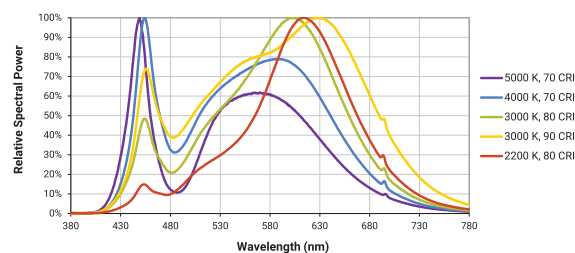

White	20W	15W
2200K	1280 lm	961 lm
2700K	1483 lm	1113 lm
3000K	1582 lm	1187 lm
3500K	1587 lm	1191 lm
4000K	1554 lm	1166 lm
5000K	1547 lm	1161 lm

Spike Mount

180° Angle Swivel Base

Honeycomb Louver (Optional)

Visor (Optional)

OAKEN ROUND LARGE AC SPEC SHEET

OAK-R-L-AC

ORDERING CODE

PRODUCT SERIES	TYPE	SIZE	POWER	COLOR TEMPERATURE	BEAM ANGLE	MOUNTING	VOLTAGE	ACCESSORIES
OAK - Oaken	R - Round	L - Large	15W - 15 Watts 20W - 20 Watts	CT22 - 2200K CT27 - 2700K CT30 - 3000K CT35 - 3500K CT40 - 4000K CT50 - 5000K	13D - 13 Degree 21D - 21 Degree 30D - 30 Degree 44D - 44 Degree 52D - 52 Degree	SM - Surface Mount SP - Spike Mount	AC - 100-277 VAC	N - None H - Honeycomb V - Visor
						FIXTURE FINISHING		
						BODY FINISH	TRIM FINISH	
						BWH - White BBL - Black BSL - Silver BCM - Custom	TWH - White TBL - Black TSL - Silver TGL - Gold TCM - Custom	

Sample: OAK-R-L-20W-CT22-13D-SM-AC-H-BWH-TBL

DIMENSIONS

PHOTOMETRIC DATA

BIN Details (CIE 1931)

Spectral Distribution

RELATED PRODUCTS

OAK - Round Large - DC