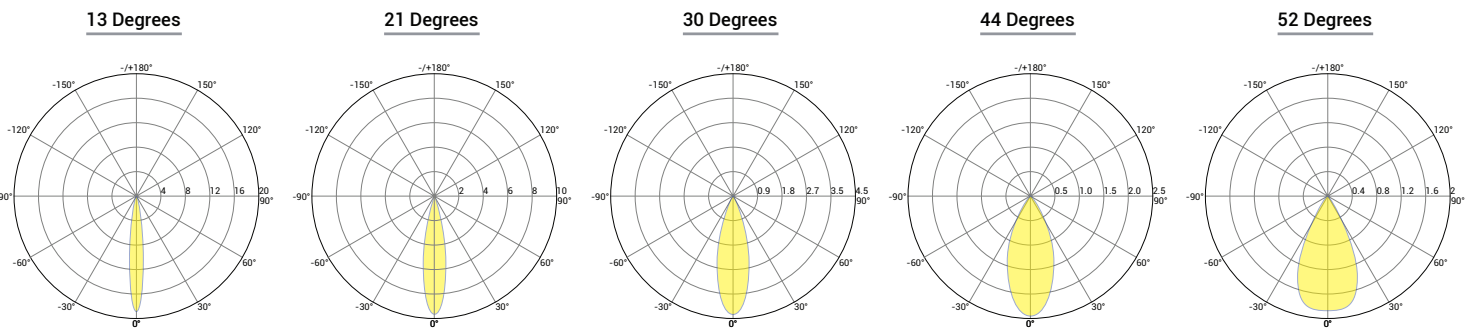

OPTICAL DATA (3000K)

Beam Angle	20W	15W
13° Ultra Narrow	1509 lm	1132 lm
21° Narrow	1582 lm	1187 lm
30° Medium	1462lm	1097 lm
44° Wide	1445 lm	1084 lm
52° Ultra Wide	1444 lm	1083 lm

DELIVERED LUMENS BY CCT (Narrow beam 21°)

White	20W	15W
2200K	1280 lm	961 lm
2700K	1483 lm	1113 lm
3000K	1582 lm	1187 lm
3500K	1587 lm	1191 lm
4000K	1554 lm	1166 lm
5000K	1547 lm	1161 lm

Spike Mount

180° Angle Swivel Base

Honeycomb Louver (Optional)

Visor (Optional)

OAKEN ROUND LARGE AC SPEC SHEET

OAK-R-L-AC

ORDERING CODE

PRODUCT SERIES	TYPE	SIZE	POWER	COLOR TEMPERATURE	BEAM ANGLE	MOUNTING	VOLTAGE	ACCESSORIES
OAK - Oaken	R - Round	L - Large	15W - 15 Watts 20W - 20 Watts	CT22 - 2200K CT27 - 2700K CT30 - 3000K CT35 - 3500K CT40 - 4000K CT50 - 5000K	13D - 13 Degree 21D - 21 Degree 30D - 30 Degree 44D - 44 Degree 52D - 52 Degree	SM - Surface Mount SP - Spike Mount	AC - 100-277 VAC	N - None H - Honeycomb V - Visor
						FIXTURE FINISHING		
						BODY FINISH	TRIM FINISH	
						BWH - White BBL - Black BSL - Silver BCM - Custom	TWH - White TBL - Black TSL - Silver TGL - Gold TCM - Custom	

Sample: OAK-R-L-20W-CT22-13D-SM-AC-H-BWH-TBL

DIMENSIONS

PHOTOMETRIC DATA

BIN Details (CIE 1931)

Spectral Distribution

RELATED PRODUCTS

OAK - Round Large - DC