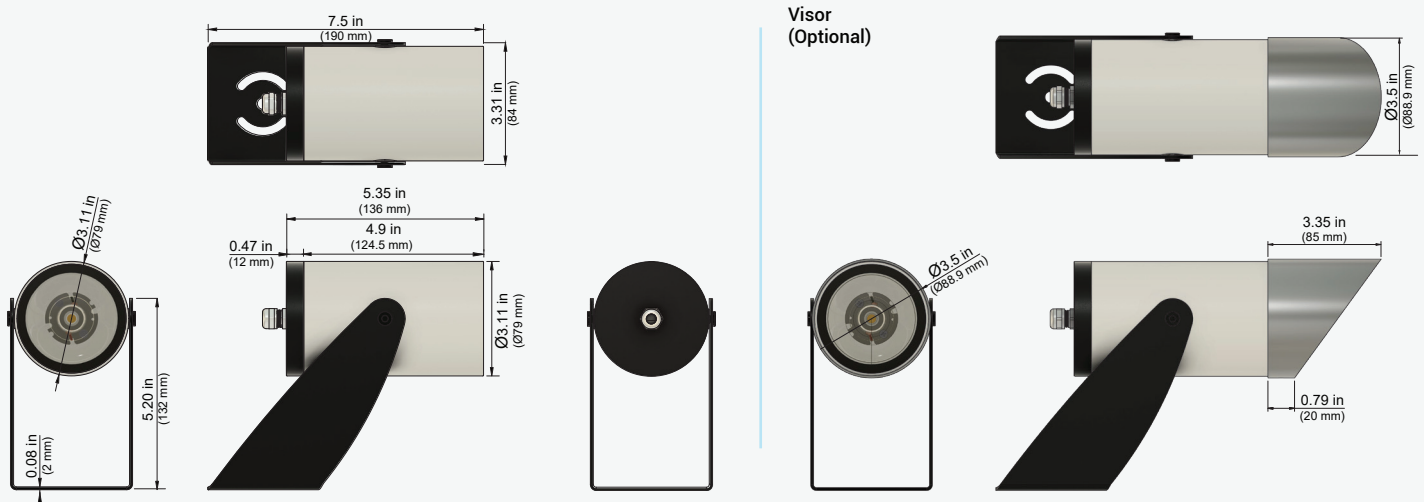

White	20W	15W
2200K	1280 lm	961 lm
2700K	1483 lm	1113 lm
3000K	1582 lm	1187 lm
3500K	1587 lm	1191 lm
4000K	1554 lm	1166 lm
5000K	1547 lm	1161 lm

Spike Mount

180° Angle Swivel Base

Honeycomb Louver (Optional)

Visor (Optional)

OAKEN ROUND LARGE AC SPEC SHEET

OAK-R-L-AC

ORDERING CODE

PRODUCT SERIES	TYPE	SIZE	POWER	COLOR TEMPERATURE	BEAM ANGLE	MOUNTING	VOLTAGE	ACCESSORIES
OAK - Oaken	R - Round	L - Large	15W - 15 Watts 20W - 20 Watts	CT22 - 2200K CT27 - 2700K CT30 - 3000K CT35 - 3500K CT40 - 4000K CT50 - 5000K	13D - 13 Degree 21D - 21 Degree 30D - 30 Degree 44D - 44 Degree 52D - 52 Degree	SM - Surface Mount SP - Spike Mount	AC - 100-277 VAC	N - None H - Honeycomb V - Visor
						FIXTURE FINISHING		
						BODY FINISH	TRIM FINISH	
						BWH - White BBL - Black BSL - Silver BCM - Custom	TWH - White TBL - Black TSL - Silver TGL - Gold TCM - Custom	

Sample: OAK-R-L-20W-CT22-13D-SM-AC-H-BWH-TBL

DIMENSIONS

PHOTOMETRIC DATA

BIN Details (CIE 1931)

Spectral Distribution

RELATED PRODUCTS

OAK - Round Large - DC