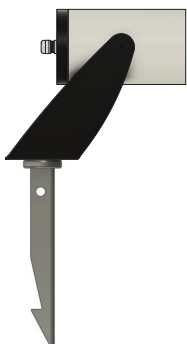

OAKEN ROUND LARGE AC SPEC SHEET

OAK-R-L-AC

IP66
WATER
PROOF

20W / 15W

The Oaken series LED spotlights are a practical and aesthetic solution for highlighting outdoor areas. They are available with five optic configurations, ultra narrow, narrow, medium, wide and ultra wide for flexibility. With a chemically sealed glass lens and proprietary moisture barriers, the luminaire is capable of withstanding extreme outdoor conditions with consistent performance.

SPECIFICATION

	20W	15W
OPERATING VOLTAGE	100 - 277 VAC	
OPERATING TEMPERATURE	-20°C to + 50°C	
CRI	80	
CONTROL	0-10 V Dimmable	
INPUT CURRENT @115 VAC, 60Hz	173 mA	128 mA
INPUT CURRENT @230 VAC, 50Hz	87 mA	67 mA
NO OF LED	1	
LIGHT SOURCE	Cree COB	
CCT	2200K, 2700K, 3000K, 3500K, 4000K, 5000K	
BEAM ANGLE	13°, 21°, 30°, 44°, 52°	
FIXTURE CONNECTION	Pigtail	
AVAILABLE IP RATING	IP66	

OPTICAL DATA (3000K)

Beam Angle	20W	15W
13° Ultra Narrow	1509 lm	1132 lm
21° Narrow	1582 lm	1187 lm
30° Medium	1462lm	1097 lm
44° Wide	1445 lm	1084 lm
52° Ultra Wide	1444 lm	1083 lm

DELIVERED LUMENS BY CCT (Narrow beam 21°)

White	20W	15W
2200K	1280 lm	961 lm
2700K	1483 lm	1113 lm
3000K	1582 lm	1187 lm
3500K	1587 lm	1191 lm
4000K	1554 lm	1166 lm
5000K	1547 lm	1161 lm

Spike Mount

180° Angle Swivel Base

Honeycomb Louver (Optional)