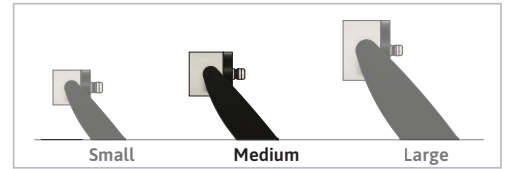

# OAK ROUND MEDIUM DC SPEC SHEET

OAK-R-M-DC

Our OAK series LED spotlight fixtures are a simple, yet elegant solution for architectural spot and accent luminaire. Available with three optic configurations (Narrow, Medium & Wide). The luminaire is capable of withstanding extreme outdoor conditions with a chemically sealed glass lens and proprietary moisture barriers.