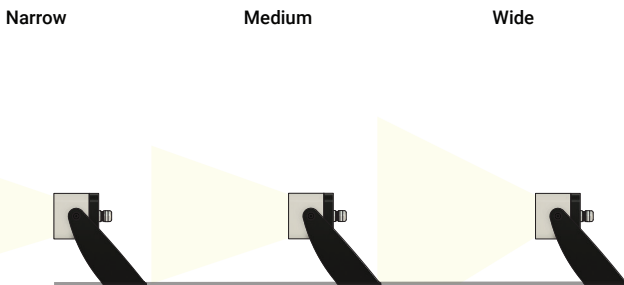

Application