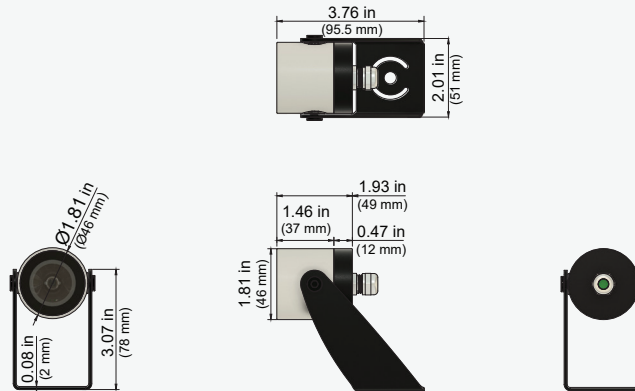

DELIVERED LUMENS BY CCT

| White | Lumens (5W) |
|-------|-------------|
| 2700K | 310 lm |
| 3000K | 310 lm |
| 3500K | 310 lm |
| 4000K | 310 lm |

Application

180° Angle Swivel Base

Honeycomb Louver (Optional)

OAK ROUND SMALL DC SPEC SHEET

OAK-R-S-DC

ORDERING CODE

| PRODUCT SERIES | TYPE | SIZE | POWER | COLOR TEMPERATURE | PROJECTION | MOUNTING | VOLTAGE | ACCESSORIES |
|----------------|-----------|-----------|----------------------------|--|---|--|-----------------|---------------------------|
| OAK | R - ROUND | S - SMALL | 3W - 3WATTS 5W - 5WATTS | CT 27 - 2700K CT 30 - 3000K CT 35 - 3500K CT 40 - 4000K | NB - NARROW MB - MEDIUM WB - WIDE | SM - SURFACE MOUNT SP - SPIKE MOUNT | DC - 100-240VDC | N - NONE H - HONEYCOMB |

Sample: OAK-R-S-5W-CT27-NB-SM-DC-H-BWH-TBL

DIMENSIONS

PHOTOMETRIC DATA

Polar Curve

BIN Details (CIE 1931)

Spectral Radiant Flux VS Wavelength

RELATED PRODUCTS

Spike Mount