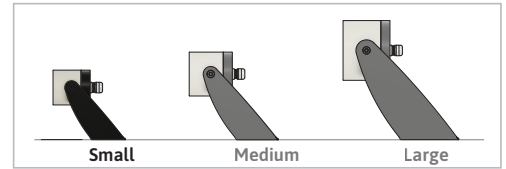

OAK ROUND SMALL DC SPEC SHEET

OAK-R-S-DC

Our OAK series LED spotlight fixtures are a simple, yet elegant solution for architectural spot and accent luminaire. Available with three optic configurations (Narrow, Medium & Wide). The luminaire is capable of withstanding extreme outdoor conditions with a chemically sealed glass lens and proprietary moisture barriers.