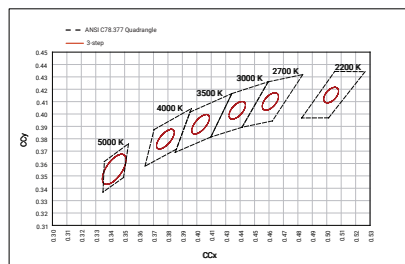

Sample: OAK-R-S-5W-CT27-NB-SM-DC-H-BWH-TBL

DIMENSIONS

PHOTOMETRIC DATA

Polar Curve

BIN Details (CIE 1931)

Spectral Radiant Flux VS Wavelength

RELATED PRODUCTS

Spike Mount