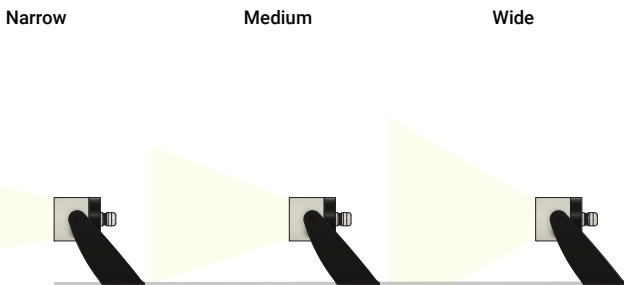

Application