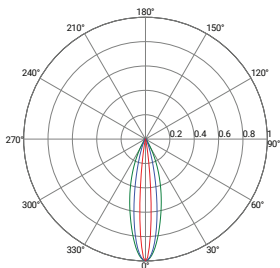

OAK ROUND SMALL DC SPEC SHEET

OAK-R-S-DC

ORDERING CODE

| PRODUCT SERIES | TYPE | SIZE | POWER | COLOR TEMPERATURE | PROJECTION | MOUNTING | VOLTAGE | ACCESSORIES |
|----------------|-----------|-----------|----------------------------|--|---|--|-----------------|---------------------------|
| OAK | R - ROUND | S - SMALL | 3W - 3WATTS 5W - 5WATTS | CT 27 - 2700K CT 30 - 3000K CT 35 - 3500K CT 40 - 4000K | NB - NARROW MB - MEDIUM WB - WIDE | SM - SURFACE MOUNT SP - SPIKE MOUNT | DC - 100-240VDC | N - NONE H - HONEYCOMB |

Sample: OAK-R-S-5W-CT27-NB-SM-DC-H-BWH-TBL

DIMENSIONS

PHOTOMETRIC DATA

Polar Curve

BIN Details (CIE 1931)

Spectral Radiant Flux VS Wavelength

RELATED PRODUCTS

Spike Mount