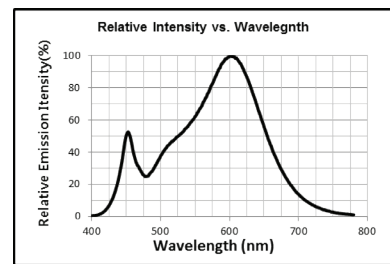

Sample: OAK-R-S-5W-CT27-NB-SM-DC-H-BWH-TBL

DIMENSIONS

PHOTOMETRIC DATA

Polar Curve

BIN Details (CIE 1931)

Spectral Radiant Flux VS Wavelength

RELATED PRODUCTS

Spike Mount