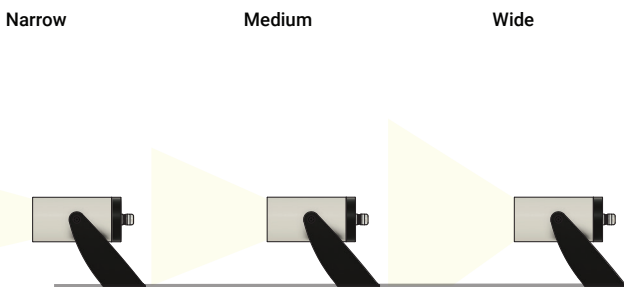

Application