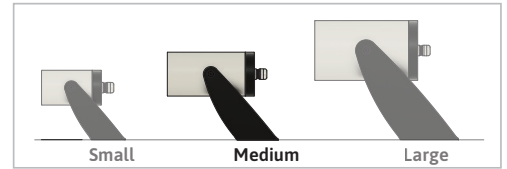

# OAK ROUND MEDIUM AC SPEC SHEET

OAK-R-M-AC

Our OAK series LED spotlight fixtures are a simple, yet elegant solution for architectural spot and accent luminaire. Available with three optic configurations (Narrow, Medium & Wide). The luminaire is capable of withstanding extreme outdoor conditions with a chemically sealed glass lens and proprietary moisture barriers.