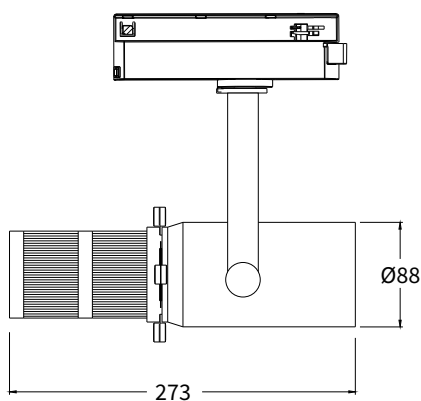

FEATURES

FINISH	Black
WORKING VOLTAGE	200-240V AC
RATED POWER	10W, 15W, 20W, 32W
RADIANCE ANGLE	25°-36°, 54°
MOUNTING	Surface, Recessed, Track, Magnetic track mounted
CONNECTION	Indoor rated connections
LAMP LIFE	50,000 hrs
DIMENSIONS	Ø88x273mm
OPERATION TEMP	-20° C - +50° C
CONTROL	Triac, 0-10V, Dali

DIMENSIONS

ORDERING LOGIC

PRODUCT	WATTAGE	COLOR TEMPERATURE	VOLTAGE	BEAM ANGLE	FINISH	CRI
ZT 1	10 - 10W	(CT27) 2700K	AC - 200-240VAC	25 - 25°-36°	BK - Black	80 - 80
	15 - 15W	(CT30) 3000K		54 - 54°		90 - 90
	20 - 20W	(CT35) 3500K				96 - 96
	32 - 32W	(CT40) 4000K				
		(CT50) 5000K				
		(CT60) 6000K				
		(TW) Tunable (2700-5700k)				