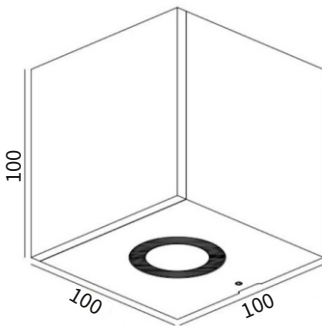

FEATURES

HOUSING	Aluminum
WORKING VOLTAGE	36V DC
MOUNTING	Surface mounted
DIFFUSER	Tempered glass
DIMENSIONS	100x100x100mm
OPERATION TEMP	-20° C - +50° C
BODY COLOR	Black, White, Silver Grey
LAMP LIFE	50,000 hrs
CONTROL	On/Off

CREE
LED Quality

36V DC
Working Voltage

5W
Rated power

ELECTRICAL DATA

RATED POWER	5W
COLORS	2700K, 3000K, 4000K
CRI	90
LUMEN OUTPUT	324 lm

DIMENSION

ORDERING LOGIC

PRODUCT	WATTAGE	COLOR TEMPERATURE	CONTROL	FINISH
DX5531	5 - 5W	(CT27) 2700K (CT30) 3000K (CT40) 4000K	SW - On/Off	BK - Black WH - White SG - Silver Grey