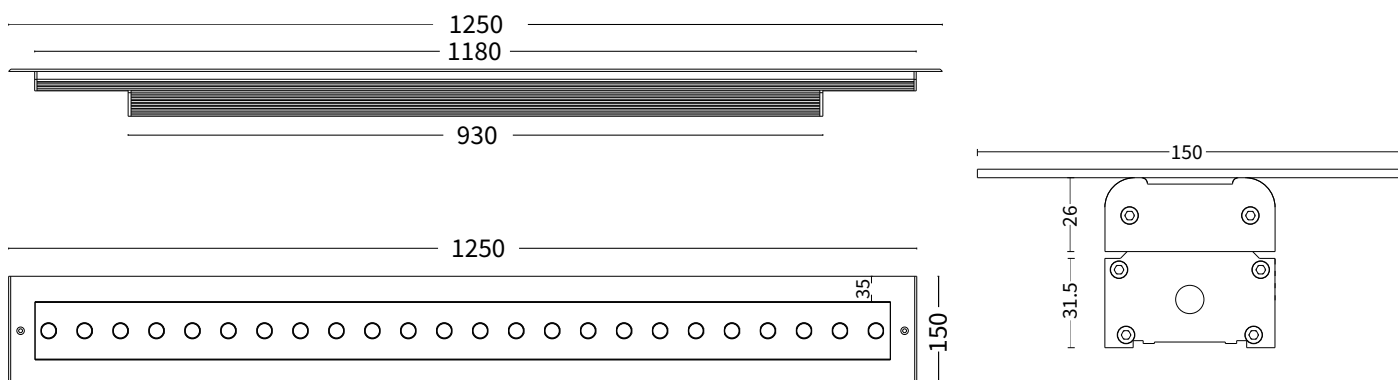

### FEATURES

FINISH BODY	6063 Extruded Aluminum & SS 316 Trim
WORKING VOLTAGE	240 V AC 50/60Hz
RATED POWER	40W (585mm), 80W (1250mm)
BEAM ANGLE	15°, 20°, 35°, 50°. 10x40°
AVAILABLE LENGTH	585mm, 1250mm (Custom)
MOUNTING	Recessed mounting
OPTIC	PMMA & Tempered Glass
DIMENSIONS	585, 1250(L) x 150(B)
OPERATING TEMP	-40° C - +50° C
STORAGE TEMP	-40° C - +85° C
LAMP LIFE	70,000 Hrs
BODY COLOR	Black, Gray, White
CONTROL	DMX

### DIMENSION

### ORDERING LOGIC

PRODUCT	POWER	OPTIC	COLOR TEMPERATURE	CONTROL	VOLTAGE	FIXTURE LENGTH	BODY COLOR	CUSTOM
LWW PRO-IG	40 - 40W (585mm)	15 - 15°	(RGBW) RGBW	DX - DMX	AC - 100-240VAC	585 - 585mm (40W)	BK - Black	XX
	80 - 80W (1250mm)	20 - 20°				1250 - 1250mm (80W)	GR - Gray	
		35 - 35°				XX - Custom	WH - White	
		50 - 50°						
		10x40 - 10° x 40°						