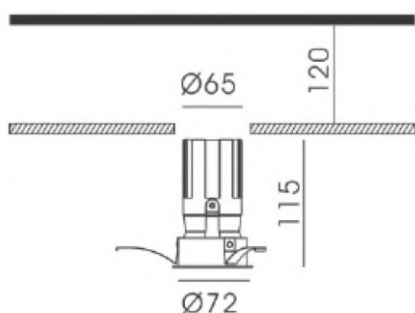

DIMENSIONS

ORDERING LOGIC

PRODUCT	WATTAGE	COLOR TEMPARTURE	BEAM ANGLE	VOLTAGE	FINISH	REFLECTOR COLOR	CUSTOM	
CNN-F-T	15 - 15W	(CT27)	2700K	15 - 15°	240VAC	BK - Black	CB - Chrome Black	xx
		(CT30)	3000K	24 - 24°		WH - White	CS - Chrome Silver	
		(CT40)	4000K	36 - 36°		SL - Silver	WH - White	
		(CT50)	5000K					

Sample: CNN-F-T - 15 - CT27 - 15 - 240 - BK - CB - XX