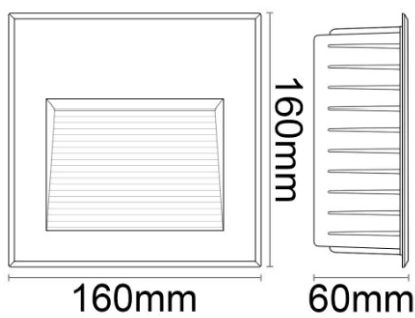

### FEATURES

HOUSING	Aluminum alloy
FINISH	Black, Dark grey
RATED POWER	6W
WORKING VOLTAGE	85-265V AC 50-60Hz
MOUNTING	Wall recessed
LAMP LIFE	50,000 hrs
DIMENSIONS	160x160x60mm
OPERATION TEMP	-20° C - +50° C
DIFFUSER	Clear tempered glass

### DIMENSION