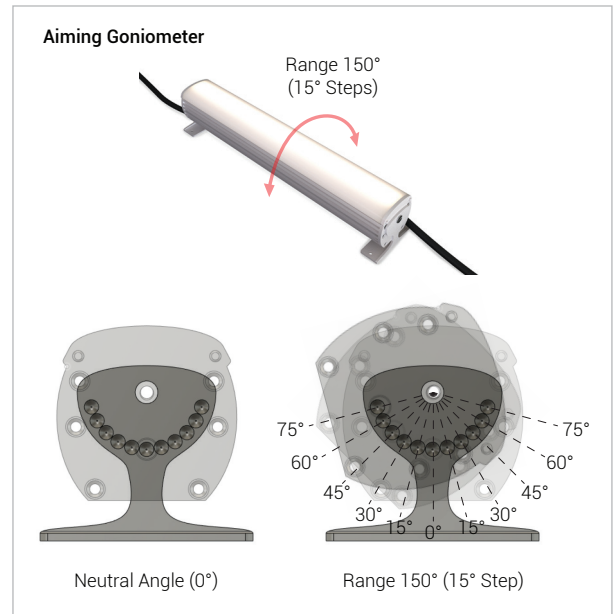

LENGTH OPTIONS