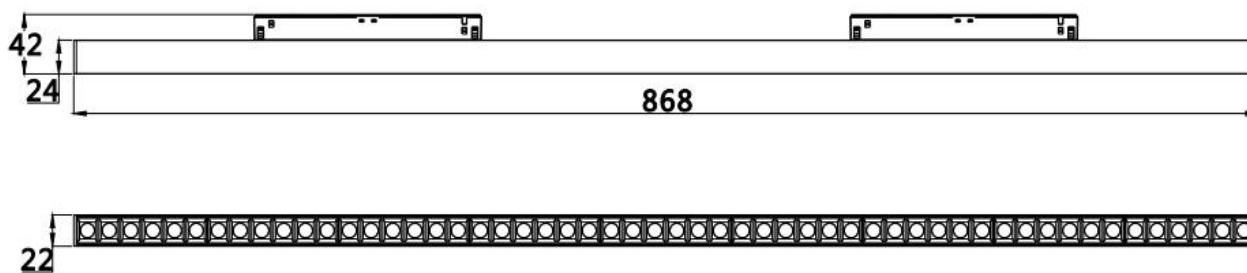

### FEATURES

MATERIAL	Aluminum + PC
BODY FINISH	Black, White
RATED POWER	36W
BEAM ANGLE	40°
VOLTAGE	220-240VAC, 50/60Hz
MOUNTING	Track mounted
DIMENSIONS	868x22x24mm
OPERATION TEMP	-20° C - +50° C
CONTROL	On/Off, Dali, 1-10V

### DIMENSIONS