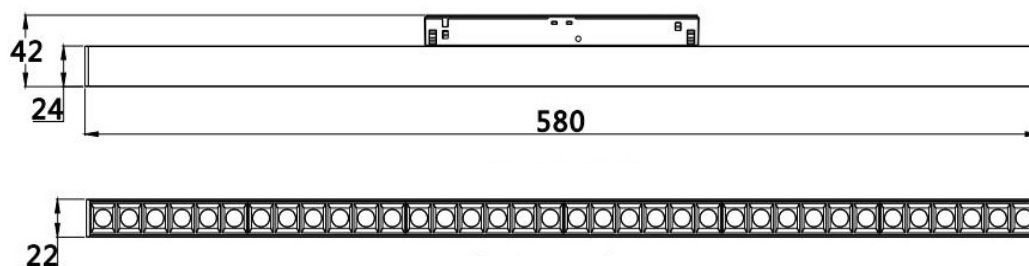

DIMENSIONS

ORDERING LOGIC

PRODUCT	WATTAGE	COLOR TEMPERATURE	CONTROL	BEAMANGLE	FINISH	CUSTOM	
PDA	24 - 24W	(CT27)	2700K	ND - Non Dimmable	40 - 40°	BK - Black	XX - XX
		(CT30)	3000K	DA - Dali		WH - White	
		(CT40)	4000K	AN - 1-10V			
		(CT50)	5000K				

Sample: PDA - 24 - CT30 - ND - 40 - BK - XX