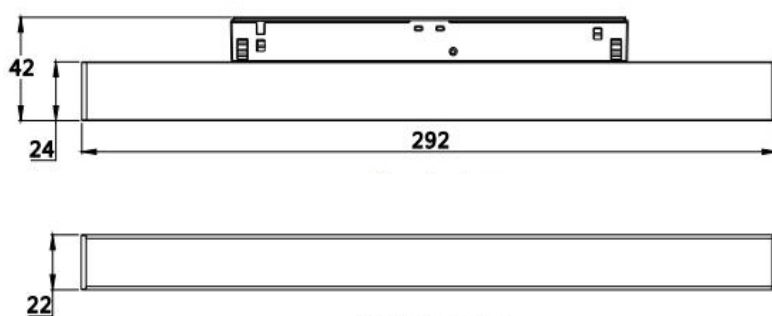

DIMENSIONS

ORDERING LOGIC

PRODUCT	WATTAGE	COLOR TEMPERATURE	CONTROL	BEAMANGLE	FINISH	CUSTOM	
PDA	12 - 12W	(CT27)	2700K	ND - Non Dimmable	120 - 120°	BK - Black	XX - XX
		(CT30)	3000K	DA - Dali		WH - White	
		(CT40)	4000K	AN - 1-10V			
		(CT50)	5000K				

Sample: PDA - 12 - CT30 - ND - 120 - BK - XX