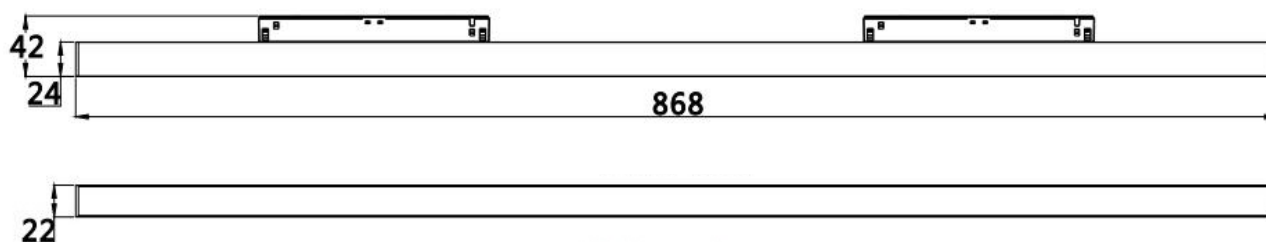

FEATURES

MATERIAL	Aluminum + PC
BODY FINISH	Black, White
RATED POWER	36W
BEAM ANGLE	120°
VOLTAGE	220-240VAC, 50/60Hz
MOUNTING	Track mounted
DIMENSIONS	868x22x24mm
OPERATION TEMP	-20° C - +50° C
CONTROL	On/Off, Dali, 1-10V

BRIDGELUX
LED Quality

36W
Rated power

ELECTRICAL DATA

POWER CONSUMPTION	36W
SUPPLY VOLTAGE	220-240VAC
COLORS	2700K, 3000K, 4000K, 5000K
CRI	90
LUMEN	85lm/W

DIMENSIONS

ORDERING LOGIC

PRODUCT	WATTAGE	COLOR TEMPERATURE	CONTROL	BEAMANGLE	FINISH	CUSTOM	
PDA	36 - 36W	(CT27)	2700K	ND - Non Dimmable	120 - 120°	BK - Black	XX - XX
		(CT30)	3000K	DA - Dali		WH - White	
		(CT40)	4000K	AN - 1-10V			
		(CT50)	5000K				