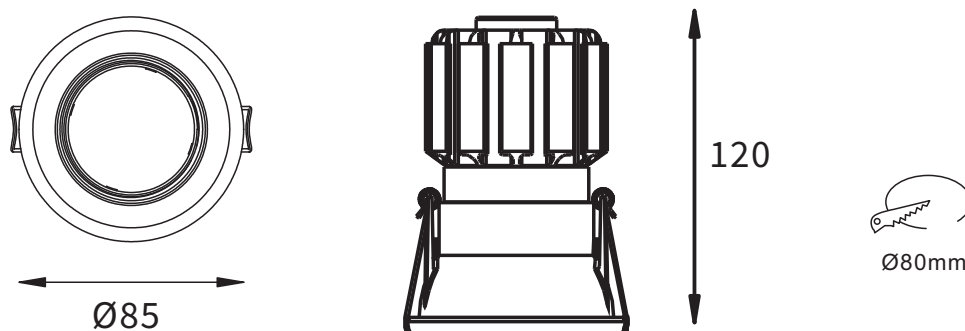

### FEATURES

FINISH	White, Black, Silver
WORKING CURRENT	300mA
RATED POWER	12W
RADIANCE ANGLE	15°, 24°, 38°, 60°
LAMP LIFE	50,000 hrs
MOUNTING	Ceiling recessed
CONNECTION	Indoor and outdoor rated connections
DIMENSIONS	Ø85 x 120mm (cutout Ø80mm)
OPERATING TEMP	-30° C - +50° C
CONTROL	Non-Dimmable, Dali, 0-10V, Triac

### DIMENSIONS