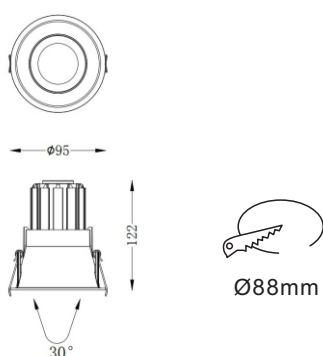

### FEATURES

FINISH	White, Black, Silver
WORKING CURRENT	350mA
RATED POWER	9.2W, 15W
RADIANCE ANGLE	15°, 24°, 36°
LAMP LIFE	50,000 hrs
MOUNTING	Ceiling recessed
CONNECTION	Indoor and outdoor rated connections
DIMENSIONS	Ø95 x 122mm (cutout Ø88mm)
OPERATING TEMP	-30° C - +50° C
CONTROL	Non-Dimmable, Dali, 0-10V, Triac

### DIMENSIONS