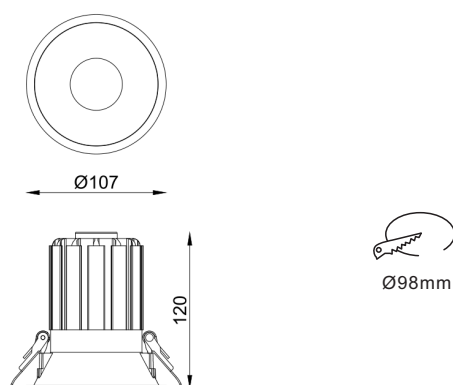

FEATURES

BODY	Die-cast aluminum
FINISH	White, Black, Silver
WORKING VOLTAGE	100-240V 50/60Hz
RATED POWER	12W
RADIANCE ANGLE	15°, 24°, 38°
LAMP LIFE	50,000 hrs
MOUNTING	Ceiling recessed
DIMENSIONS	Ø107x120mm(Cutout Ø98mm)
OPERATION TEMP	-30° C - +50° C
CONTROL	Dali, 0-10V, Triac

ELECTRICAL DATA

POWER CONSUMPTION	12W
SUPPLY VOLTAGE	100-240Vac
COLORS	2700K, 3000K, 4000K, 5000K
CRI	90
LUMEN	80lm/W

DIMENSIONS

- CREE LED Quality
- 240 V AC Working Voltage
- 12W Rated power

ORDERING LOGIC

PRODUCT	WATTAGE	COLOR TEMPERATURE		VOLTAGE	BEAM ANGLE	FINISH
CRL-R	12 - 12W	(CT27)	2700K	AC - 240VAC	15 - 15°	WH - White
		(CT30)	3000K		24 - 24°	BK - Black
		(CT40)	4000K		38 - 38°	SL - Silver
		(CT50)	5000K			