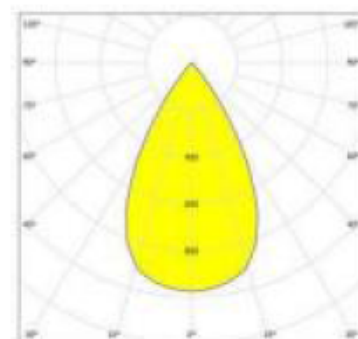

SAVANNA SQUARE SERIES

SVN-SQ-D

Mono IP65 CE

YYZ Savanna square is square surface mounted downlight which are very compact and shallow in design. Die-cast aluminium body, with stainless steel fasteners and high efficiency PMMA lens & Tempered glass cover.

FEATURES

| | |
|-----------------|----------------------------|
| MATERIAL | Die-cast aluminum |
| WORKING VOLTAGE | 100-240V AC |
| RATED POWER | 12W |
| BEAM ANGLE | 12°, 24°, 36° |
| LAMP LIFE | 50,000 hrs |
| MOUNTING | Surface mounted |
| DIMENSIONS | 95 x 95 x 135mm |
| OPERATION TEMP | -20° C - +50° C |
| CONTROL | On/Off |
| BODY COLOR | White, Grey, Black, custom |

DIMENSIONS

ORDERING LOGIC

| PRODUCT | WATTAGE | COLOR TEMPERATURE | BEAM ANGLE | FINISH | CUSTOM | |
|----------|----------|-------------------|------------|----------|-------------|---------|
| SVN-SQ-D | 12 - 12W | (CT27) | 2700K | 12 - 12° | WH - White | XX - XX |
| | | (CT30) | 3000K | 24 - 24° | GR - Grey | |
| | | (CT40) | 4000K | 36 - 36° | BK - Black | |
| | | (CT65) | 6500K | | XX - Custom | |