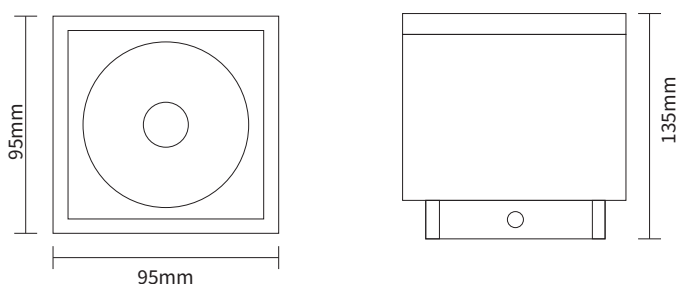

FEATURES

| | |
|-----------------|----------------------------|
| MATERIAL | Die-cast aluminum |
| WORKING VOLTAGE | 100-240V AC |
| RATED POWER | 12W |
| BEAM ANGLE | 12°, 24°, 36° |
| LAMP LIFE | 50,000 hrs |
| MOUNTING | Surface mounted |
| DIMENSIONS | 95 x 95 x 135mm |
| OPERATION TEMP | -20° C - +50° C |
| CONTROL | On/Off |
| BODY COLOR | White, Grey, Black, custom |

DIMENSIONS

ORDERING LOGIC

| PRODUCT | WATTAGE | COLOR TEMPERATURE | BEAM ANGLE | FINISH | CUSTOM | |
|----------|----------|-------------------|------------|----------|-------------|---------|
| SVN-SQ-D | 12 - 12W | (CT27) | 2700K | 12 - 12° | WH - White | XX - XX |
| | | (CT30) | 3000K | 24 - 24° | GR - Grey | |
| | | (CT40) | 4000K | 36 - 36° | BK - Black | |
| | | (CT65) | 6500K | | XX - Custom | |