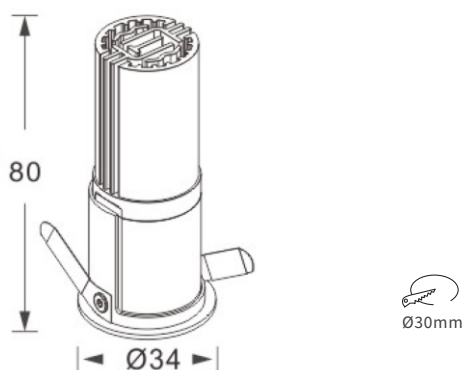

MINI DOWNLIGHT

MNI 34B

Mono IP44 CE

YYZ Mini recessed fixed LED downlight, with aluminum body in White powder-coated, excellent aluminum heat sink, with black anti-glare optical reflector.

FEATURES

FINISH	White+Black
WORKING VOLTAGE	220-240V 50/60Hz
RATED POWER	3-5W
RADIANCE ANGLE	15°, 23°, 36°
LAMP LIFE	50,000 Hrs
MOUNTING	Ceiling recessed
CONNECTION	Indoor rated connections
DIMENSIONS	Ø34 x 80mm (cutout Ø30mm)
OPERATION TEMP	-20° C - +50° C
CONTROL	On/Off, 1-10V, Dali, Triac

CREE LED Quality

240 VOLTS Working Voltage

3-5W Rated power

ELECTRICAL DATA

POWER CONSUMPTION	3-5W
SUPPLY VOLTAGE	220-240VAC
COLORS	2700K, 3000K, 3500K, 4000K, 5000K
CRI	90

DIMENSIONS

ORDERING LOGIC

PRODUCT	WATTAGE	COLOR TEMPERATURE	CONTROL	VOLTAGE	BEAM ANGLE	FINISH	CUSTOM	
MNI 34B	3-5 - 3-5W	(CT27)	2700K	ON/OFF	240VAC	15 - 15°	WH - White BK - Black	XX - Custom
		(CT30)	3000K	DALI		23 - 23°		
		(CT35)	3500K	1-10V		36 - 36°		
		(CT40)	4000K	TRIAC				
		(CT50)	5000K					

Sample: MNI 34B - 3-5 - CT27 - ON/OFF - 240 - 15 - WH - XX