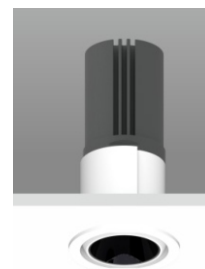

MINI DOWNLIGHT

MNI 34B

Mono IP44 CE

YYZ Mini recessed fixed LED downlight, with aluminum body in White powder-coated, excellent aluminum heat sink, with black anti-glare optical reflector.

FEATURES

FINISH	White+Black
WORKING VOLTAGE	220-240V 50/60Hz
RATED POWER	3-5W
RADIANCE ANGLE	15°, 23°, 36°
LAMP LIFE	50,000 Hrs
MOUNTING	Ceiling recessed
CONNECTION	Indoor rated connections
DIMENSIONS	Ø34 x 80mm (cutout Ø30mm)
OPERATION TEMP	-20° C - +50° C
CONTROL	On/Off, 1-10V, Dali, Triac

CREE LED Quality

240 VOLTS Working Voltage

3-5W Rated power

ELECTRICAL DATA

POWER CONSUMPTION	3-5W
SUPPLY VOLTAGE	220-240VAC
COLORS	2700K, 3000K, 3500K, 4000K, 5000K
CRI	90

DIMENSIONS

ORDERING LOGIC

PRODUCT	WATTAGE	COLOR TEMPERATURE	CONTROL	VOLTAGE	BEAM ANGLE	FINISH	CUSTOM	
MNI 34B	3-5 - 3-5W	(CT27)	2700K	ON/OFF	240VAC	15 - 15°	WH - White BK - Black	XX - Custom
		(CT30)	3000K	DALI		23 - 23°		
		(CT35)	3500K	1-10V		36 - 36°		
		(CT40)	4000K	TRIAC				
		(CT50)	5000K					