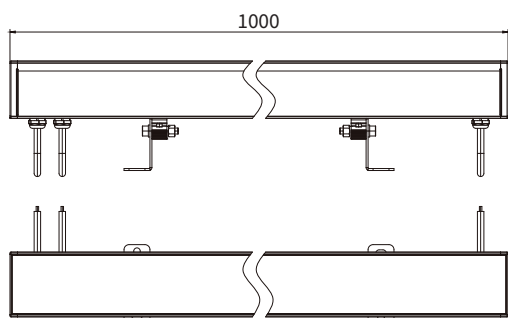

LINEAR WALLWASHER

LRW65-7 IN 1

YYZ LRW is wall washer series linear light of new solution for large scale with high brightness architectural illumination. Its streamline design and aluminum profile along with adjustable brackets make it an elegant solution for wall washing and grazing applications. This IP66 rated modular system is available in 300mm, 500mm, or 1000mm lengths and can be customized as per project situations. Its integrated design of heat dissipating structure and degassing valve make it suitable for exterior architectural, retail and hospitality applications.

FEATURES

FINISH	6063 Aluminum
WORKING VOLTAGE	100-240V ac
RATED POWER	48W/mtr
BEAM ANGLE	5°, 22°, 45°
MOUNTING	Surface mounting
OPTIC	PC
DIMENSIONS	1000(L) x 65(W) x16(H)mm
OPERATION TEMP	-25° C - +50° C
STORAGE TEMP	-40° C - +80° C
WEIGHT	3.5kg
LAMP LIFE	50000 hrs
BODY COLOR	Black, Grey, White, Green
CONTROL	Dmx512

- CREE LED Quality
- 240V AC Working Voltage
- 48W/mtr Rated power

ELECTRICAL DATA

SUPPLY VOLTAGE	100-240V ac
COLORS	7 in 1
LUMEN	62-68.9lm/W

DIMENSION

ORDERING LOGIC

PRODUCT	WATTAGE	COLOR TEMPERATURE	VOLTAGE	BEAMANGLE	BODY COLOR	ACCESSORIES	CUSTOM
LRW65	60 - 60W	(7 in 1) 7 in 1	AC - 240V AC	15 - 15° 22 - 22° 45 - 45°	BK - Black GR - Grey WH - White GN - Green	LL - Longitudinal Louvers LB - Light Baffle	XX - XXX