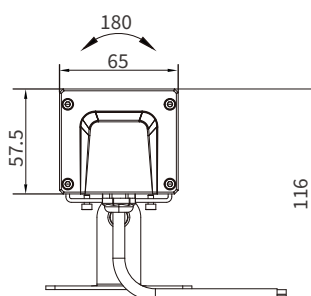

FEATURES

FINISH	6063 Aluminum
WORKING VOLTAGE	100-240V ac
RATED POWER	48W/mtr
BEAM ANGLE	5°, 22°, 45°
MOUNTING	Surface mounting
OPTIC	PC
DIMENSIONS	1000(L) x 65(W) x16(H)mm
OPERATION TEMP	-25° C - +50° C
STORAGE TEMP	-40° C - +80° C
WEIGHT	3.5kg
LAMP LIFE	50000 hrs
BODY COLOR	Black, Grey, White, Green
CONTROL	Dmx512

- CREE LED Quality
- 240V AC Working Voltage
- 48W/mtr Rated power

ELECTRICAL DATA

SUPPLY VOLTAGE	100-240V ac
COLORS	7 in 1
LUMEN	62-68.9lm/W

DIMENSION

ORDERING LOGIC

PRODUCT	WATTAGE	COLOR TEMPERATURE	VOLTAGE	BEAMANGLE	BODY COLOR	ACCESSORIES	CUSTOM
LRW65	60 - 60W	(7 in 1) 7 in 1	AC - 240V AC	15 - 15° 22 - 22° 45 - 45°	BK - Black GR - Grey WH - White GN - Green	LL - Longitudinal Louvers LB - Light Baffle	XX - XXX