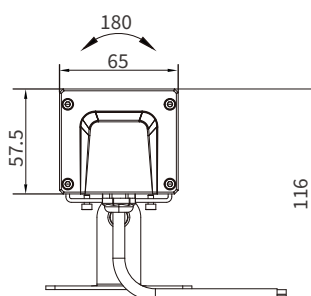

FEATURES

FINISH	6063 Aluminum
WORKING VOLTAGE	100-240V ac
RATED POWER	60W/mtr
BEAM ANGLE	7°, 15°, 22°, 30°, 45°, 60°, 15°x60°, 20°x40°
MOUNTING	Surface mounting
OPTIC	PC
DIMENSIONS	1000(L) x 65(W) x 16(H)mm
OPERATION TEMP	-25° C - +50° C
STORAGE TEMP	-40° C - +80° C
WEIGHT	3.5kg
LAMP LIFE	50000 hrs
BODY COLOR	Black, Grey, White, Green
CONTROL	Dmx512

- CREE LED Quality
- 240V AC Working Voltage
- 60W/mtr Rated power

ELECTRICAL DATA

SUPPLY VOLTAGE	100-240V ac
COLORS	RGB, RGBW
LUMEN	24.95-25.35lm/W @ RGB, 34.8-35.35lm/W @ RGBW

DIMENSION

ORDERING LOGIC

PRODUCT	WATTAGE	COLOR TEMPERATURE	VOLTAGE	BEAM ANGLE	BODY COLOR	ACCESSORIES	CUSTOM
LRW65	60 - 60W	(RGB) RGB (RGBW) RGBW	AC - 240V AC	7° - 7° 15° - 15° 22° - 22° 30° - 30° 45° - 45° 60° - 60° 15x60 - 15°x60° 20x40 - 20°x40°	BK - Black GR - Grey WH - White GN - Green	LL - Longitudinal Louvers LB - Light Baffle	XX - XXX