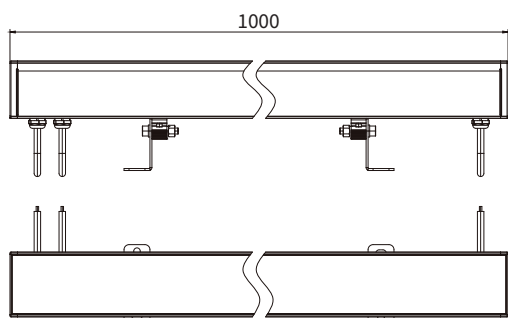

LINEAR WALLWASHER

LRW65-RGB/RGBW

YYZ LRW is wall washer series linear light of new solution for large scale with high brightness architectural illumination. Its streamline design and aluminum profile along with adjustable brackets make it an elegant solution for wall washing and grazing applications. This IP66 rated modular system is available in 300mm, 500mm, or 1000mm lengths and can be customized as per project situations. Its integrated design of heat dissipating structure and degassing valve make it suitable for exterior architectural, retail and hospitality applications.

FEATURES

FINISH	6063 Aluminum
WORKING VOLTAGE	100-240V ac
RATED POWER	60W/mtr
BEAM ANGLE	7°, 15°, 22°, 30°, 45°, 60°, 15°x60°, 20°x40°
MOUNTING	Surface mounting
OPTIC	PC
DIMENSIONS	1000(L) x 65(W) x 16(H)mm
OPERATION TEMP	-25° C - +50° C
STORAGE TEMP	-40° C - +80° C
WEIGHT	3.5kg
LAMP LIFE	50000 hrs
BODY COLOR	Black, Grey, White, Green
CONTROL	Dmx512

- CREE LED Quality
- 240V AC Working Voltage
- 60W/mtr Rated power

ELECTRICAL DATA

SUPPLY VOLTAGE	100-240V ac
COLORS	RGB, RGBW
LUMEN	24.95-25.35lm/W @ RGB, 34.8-35.35lm/W @ RGBW

DIMENSION

ORDERING LOGIC

PRODUCT	WATTAGE	COLOR TEMPERATURE	VOLTAGE	BEAM ANGLE	BODY COLOR	ACCESSORIES	CUSTOM
LRW65	60 - 60W	(RGB) RGB (RGBW) RGBW	AC - 240V AC	7° - 7° 15° - 15° 22° - 22° 30° - 30° 45° - 45° 60° - 60° 15x60 - 15°x60° 20x40 - 20°x40°	BK - Black GR - Grey WH - White GN - Green	LL - Longitudinal Louvers LB - Light Baffle	XX - XXX