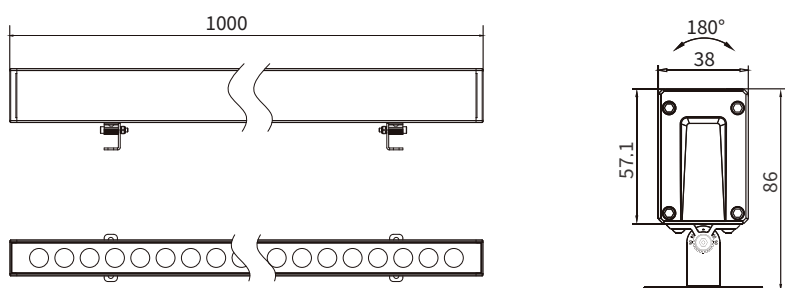

LINEAR WALLWASHER

LRW38H-RGBW

YYZ LRW is wall washer series linear light of new solution for large scale with high brightness architectural illumination. Its streamline design and aluminum profile along with adjustable brackets make it an elegant solution for wall washing and grazing applications. This IP66 rated modular system is available in 300mm, 500mm, or 1000mm lengths and can be customized as per project situations. Its integrated design of heat dissipating structure and degassing valve make it suitable for exterior architectural, retail and hospitality applications.

FEATURES

FINISH	6063 Aluminum
WORKING VOLTAGE	24V dc
RATED POWER	48W/mtr
BEAM ANGLE	15°, 30°, 45°, 15°x60°, 20°x40°
MOUNTING	Surface mounting
OPTIC	PC
DIMENSIONS	1000(L) x 38(W) x 86(H)mm
OPERATION TEMP	-25° C - +50° C
STORAGE TEMP	-40° C - +80° C
WEIGHT	2.4kg
LAMP LIFE	50000 hrs
BODY COLOR	Black, Grey, White, Green
CONTROL	Dmx512

- CREE LED Quality
- 24V DC Working Voltage
- 48W/mtr Rated power

ELECTRICAL DATA

SUPPLY VOLTAGE	24V dc
COLORS	RGBW
LUMEN	38-39.5lm/W @ 48W RGBW

DIMENSION

ORDERING LOGIC

PRODUCT	WATTAGE	COLOR TEMPERATURE	VOLTAGE	BEAMANGLE	BODY COLOR	ACCESSORIES	CUSTOM
LRW38H	48 - 48W	(RGBW) RGBW	DC - 24V DC	15 - 15° 30 - 30° 45 - 45° 15x60 - 15°x60° 20x40 - 20°x40°	BK - Black GR - Grey WH - White GN - Green	LL - Longitudinal Louvers LB - Light Baffle	XX - XXX