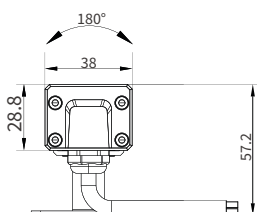

FEATURES

FINISH	6063 Aluminum
WORKING VOLTAGE	24V dc
RATED POWER	24, 36, 48W/mtr
BEAM ANGLE	7°, 15°, 30°, 45°, 60°, 15°x60°, 20°x40°
MOUNTING	Surface mounting
OPTIC	PC
DIMENSIONS	1000(L) x 38(W) x 57.2(H)mm
OPERATION TEMP	-25° C - +50° C
STORAGE TEMP	-40° C - +80° C
WEIGHT	1.5kg
LAMP LIFE	50000 hrs
BODY COLOR	Black, Grey, White, Green
CONTROL	Dmx512, On/Off

ELECTRICAL DATA

SUPPLY VOLTAGE	24V dc
COLORS	2700K, 3000K, 4000K, 5000K, 6000K
LUMEN	92-109lm/W @ 24W, 110.2-112.4lm/W @ 36W, 66.5-87lm/W @ 48W

DIMENSION

ORDERING LOGIC

PRODUCT	WATTAGE	COLOR TEMPERATURE	VOLTAGE	BEAM ANGLE	BODY COLOR	ACCESSORIES	CUSTOM	
LRW38	24	(CT27)	DC - 24VDC	7	BK	LL - Longitudinal Louvers LB - Light Baffle SB - Semicircle Bull's-eye	XX - XXX	
	-	(CT30)		7°	-			Black
	36	(CT40)		15	GR			Grey
	-	(CT50)		15°	WH			White
	48	(CT60)		30	GN			Green
	-	(CT60)		45				
				60				
				15x60	15°x60°			
				20x40	20°x40°			

Sample: LRW38 - 24 - CT27 - DC - 7 - BK - LL - XX