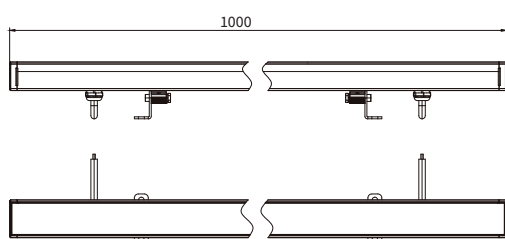

LINEAR WALLWASHER

LRW38-Mono

YYZ LRW is wall washer series linear light of new solution for large scale with high brightness architectural illumination. Its streamline design and aluminum profile along with adjustable brackets make it an elegant solution for wall washing and grazing applications. This IP66 rated modular system is available in 300mm, 500mm, or 1000mm lengths and can be customized as per project situations. Its integrated design of heat dissipating structure and degassing valve make it suitable for exterior architectural, retail and hospitality applications.

FEATURES

FINISH	6063 Aluminum
WORKING VOLTAGE	24V dc
RATED POWER	24, 36, 48W/mtr
BEAM ANGLE	7°, 15°, 30°, 45°, 60°, 15°x60°, 20°x40°
MOUNTING	Surface mounting
OPTIC	PC
DIMENSIONS	1000(L) x 38(W) x 57.2(H)mm
OPERATION TEMP	-25° C - +50° C
STORAGE TEMP	-40° C - +80° C
WEIGHT	1.5kg
LAMP LIFE	50000 hrs
BODY COLOR	Black, Grey, White, Green
CONTROL	Dmx512, On/Off

ELECTRICAL DATA

SUPPLY VOLTAGE	24V dc
COLORS	2700K, 3000K, 4000K, 5000K, 6000K
LUMEN	92-109lm/W @ 24W, 110.2-112.4lm/W @ 36W, 66.5-87lm/W @ 48W

DIMENSION

ORDERING LOGIC

PRODUCT	WATTAGE	COLOR TEMPERATURE	VOLTAGE	BEAM ANGLE	BODY COLOR	ACCESSORIES	CUSTOM	
LRW38	24	(CT27)	DC - 24VDC	7	BK	LL - Longitudinal Louvers LB - Light Baffle SB - Semicircle Bull's-eye	XX - XXX	
	-	(CT30)		7°	-			Black
	36	(CT40)		15	GR			Grey
	-	(CT50)		15°	WH			White
	48	(CT60)		30	GN			Green
	-	(CT60)		45				
				60				
				15x60	15°x60°			
				20x40	20°x40°			