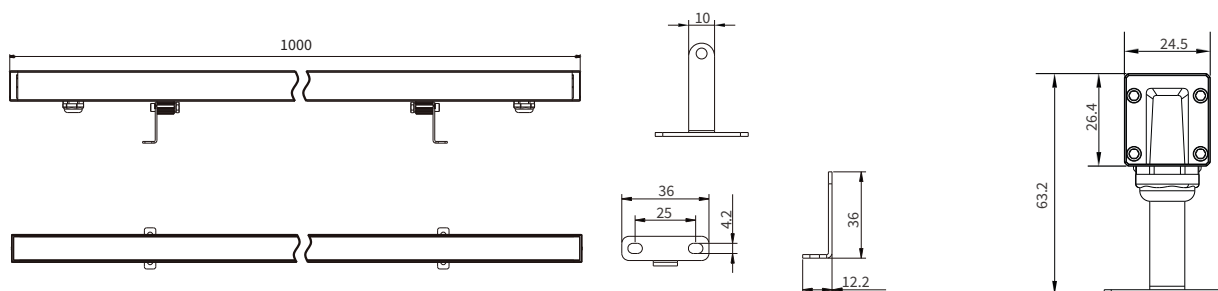

### FEATURES

FINISH	6063 Aluminum
WORKING VOLTAGE	24V dc
RATED POWER	11, 14W/mtr
BEAM ANGLE	30°, 45°, 25°x45°
MOUNTING	Surface mounting
OPTIC	PC
DIMENSIONS	1000(L) x 24.5(W) x 63.2(H)mm
OPERATION TEMP	-25° C - +50° C
STORAGE TEMP	-40° C - +80° C
WEIGHT	0.8kg
LAMP LIFE	50000 hrs
BODY COLOR	Black, Grey, White, Green
CONTROL	Dmx512

### DIMENSION