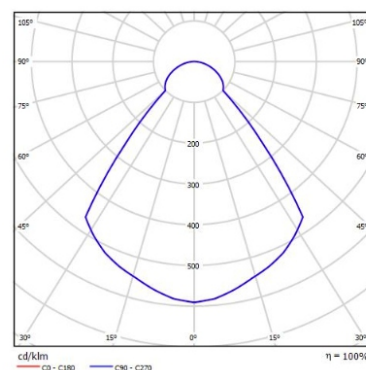

## FEATURES

FINISH	Outer shade in Black / White
LAMP LIFE	L80 B50, 100,000 Hours
MOUNTING	Suspended
CONNECTION	Indoor rated connections
BEAM ANGLE	45°, 60°, 90°, 120°
DIMENSIONS	Ø270x235mm, Ø400x345mm
OPERATION TEMP	-25° C - +35° C
MacAdam	3SDCM, 2SDCM

## ELECTRICAL DATA

POWER CONSUMPTION	24W, 30W
SUPPLY VOLTAGE	220-240 V AC 50-60Hz
CRI	90 @ 3000K
COLORS	3000K/4000K/5000K, 6000K
CONTROL	DALI, 0-10V
LUMENS	97lm/W

PHILIPS, EPISTAR, NICHIA, SAMSUNG, LUMILEDS, OSRAM  
LED Quality

## DIMENSIONS