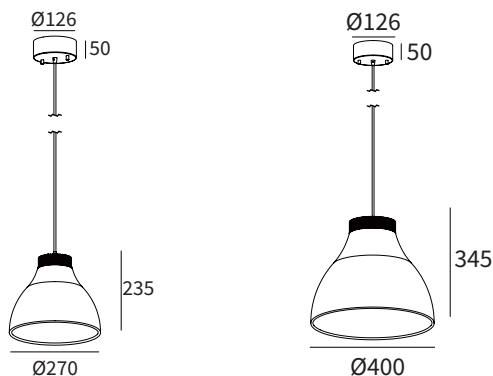

## FEATURES

FINISH	Outer shade in Black / White
LAMP LIFE	L80 B50, 100,000 Hours
MOUNTING	Suspended
CONNECTION	Indoor rated connections
BEAM ANGLE	45°, 60°, 90°, 120°
DIMENSIONS	Ø270x235mm, Ø400x345mm
OPERATION TEMP	-25° C - +35° C
MacAdam	3SDCM, 2SDCM

## DIMENSIONS