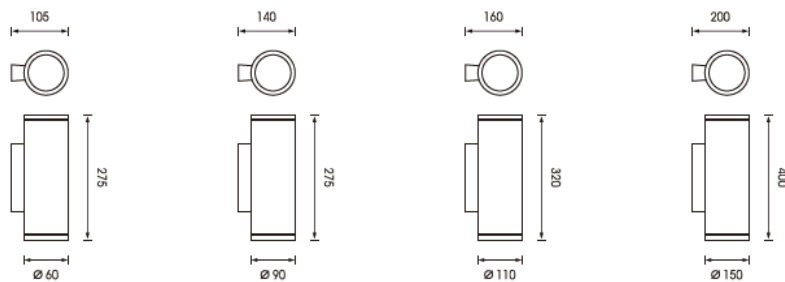

### FEATURES

HOUSING	Die-cast aluminum
WORKING VOLTAGE	100-240V AC
MOUNTING	Surface mounted
BEAM ANGLE	Narrow, Medium, Wide
DIMENSIONS	Ø60, 90, 110, 150x275, 320, 400mm
OPERATION TEMP	-20° C - +50° C
BODY COLOR	Black
LAMP LIFE	50,000 hrs
CONTROL	On/Off

### DIMENSION

### ORDERING LOGIC

PRODUCT	WATTAGE	OPTIC	COLOR TEMPERATURE	FINISH	SIZE	CUSTOM
LMO 6	14 - 2x7W	N - Narrow	(CT27) 2700K	BK - Black	60 - Ø60x275	XX - XXX
	24 - 2x12W	M - Medium	(CT30) 3000K		90 - Ø90x275	
	40 - 2x20W	W - Wide	(CT40) 4000K		110 - Ø110x320	
			(CT50) 5000K		150 - Ø150x400	
			(CT65) 6500K			