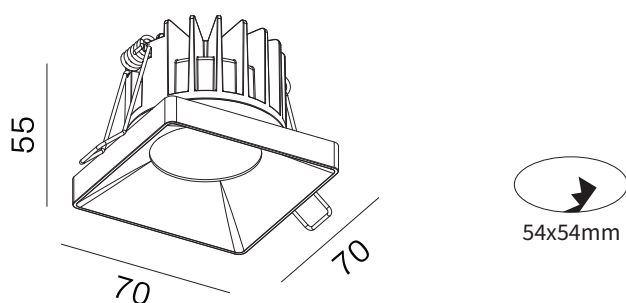

FEATURES

MATERIAL	Aluminum
FINISH	White, Black
RATED POWER	10W
WORKING CURRENT	250mA
RADIANCE ANGLE	15°/24°/36°
MOUNTING	Semi recessed mounted
CONNECTION	Indoor rated connections
LAMP LIFE	50,000 Hrs
DIMENSION	70x70x55mm
OPERATING TEMP	-20° C - +50° C
CONTROL	On/Off
OPTIC	Clear glass

CREE
LED Quality

250mA
Working Current

10W
Rated power

ELECTRICAL DATA

POWER CONSUMPTION	10W
SUPPLY VOLTAGE	240V AC
COLORS	2700K, 3000K, 4000K
CRI	90

DIMENSION

ORDERING LOGIC

PRODUCT	OPTIC	COLOR TEMPERATURE		CONTROL	CURRENT	BODY COLOR	CUSTOM
RGA-SQ 5470	15 - 15°	(CT 27)	2700K	SW - ON-OFF	250 - 250mA	WH - WHITE	XX
	24 - 24°	(CT 30)	3000K			BK - BLACK	
	36 - 36°	(CT 40)	4000K				