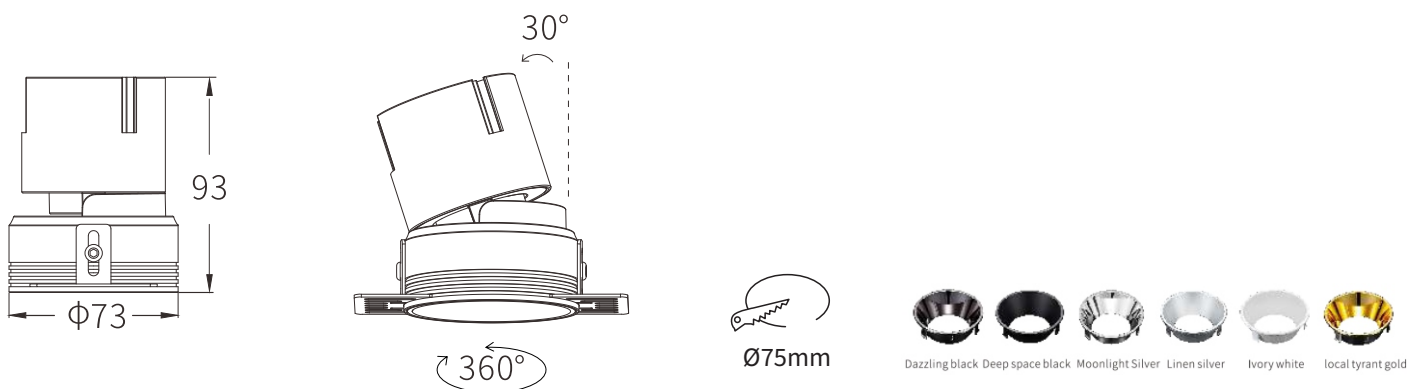

DIMENSIONS

ORDERING LOGIC

PRODUCT	WATTAGE	COLOR TEMPERATURE	CONTROL	VOLTAGE	BEAM ANGLE	FINISH	ACCESSORIES	CUSTOM	
NTN-R	9 - 9W	(CT27)	2700K	SW - On/Off	AC - 240V ac	16 - 16°	GR - Grey	HC - Honeycomb	xx
		(CT30)	3000K	AN - 1-10V		25 - 25°			
		(CT40)	4000K	DA - Dali		35 - 35°			
		(CT50)	5000K	TR - Triac					
		(CT60)	6000K						

Sample: NTN-R - 9 - CT27 - SW - AC - 16 - GR - HC - XX