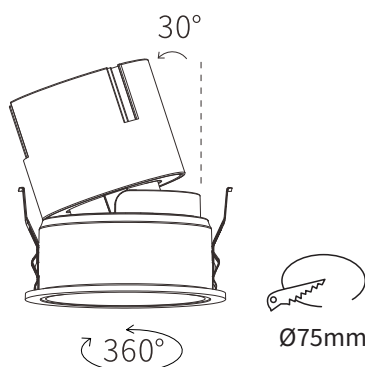

DIMENSIONS

ORDERING LOGIC

PRODUCT	WATTAGE	COLOR TEMPERATURE	CONTROL	VOLTAGE	BEAM ANGLE	FINISH	ACCESSORIES	CUSTOM	
NTN-R	9 - 9W	(CT27)	2700K	SW - On/Off	AC - 240V ac	16 - 16°	GR - Grey	HC - Honeycomb	xx
		(CT30)	3000K	AN - 1-10V		25 - 25°			
		(CT40)	4000K	DA - Dali		36 - 36°			
		(CT50)	5000K	TR - Triac					
		(CT60)	6000K						

Sample: NTN-R - 9 - CT27 - SW - AC - 16 - GR - HC - XX