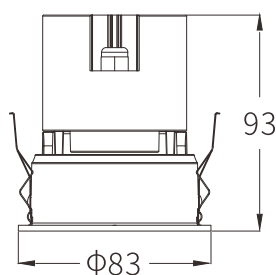

DIMENSIONS

ORDERING LOGIC

PRODUCT	WATTAGE	COLOR TEMPERATURE	CONTROL	VOLTAGE	BEAM ANGLE	FINISH	ACCESSORIES	CUSTOM	
NTN-R	9 - 9W	(CT27)	2700K	SW - On/Off	AC - 240V ac	16 - 16°	GR - Grey	HC - Honeycomb	xx
		(CT30)	3000K	AN - 1-10V		25 - 25°			
		(CT40)	4000K	DA - Dali		36 - 36°			
		(CT50)	5000K	TR - Triac					
		(CT60)	6000K						

Sample: NTN-R - 9 - CT27 - SW - AC - 16 - GR - HC - XX