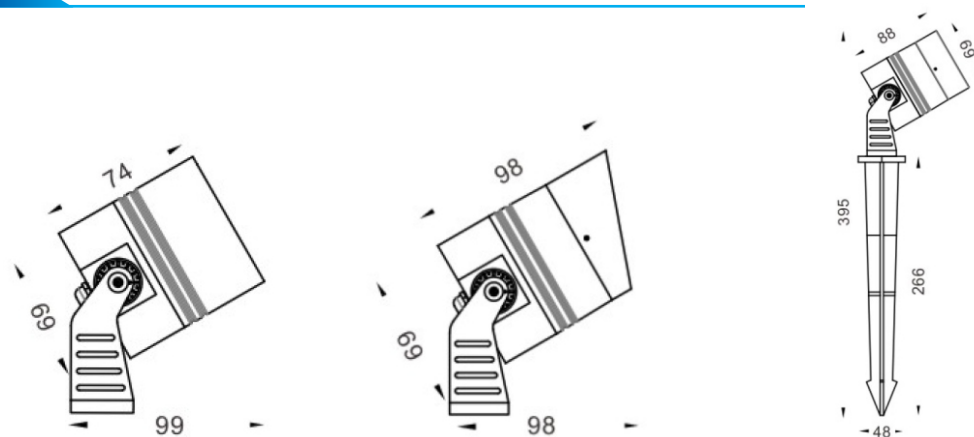

DRAWING

ORDERING LOGIC

PRODUCT	WATTAGE	OPTIC	COLOR TEMPERATURE	VOLTAGE	MOUNTING	FINISH	ACCESSORIES	CUSTOM
MTC	7-10 - 7-10W	15 - 15° 24 - 24° 36 - 36° 60 - 60°	(CT30) 3000K (CT40) 4000K (CT50) 5000K (CT57) 5700K	DC - 24V DC	SP - Spike SM - Surface Mount	SL - Silver BK - Black XX - Custom	CYH - Cylindrical Hood 45° CH - Cylindrical Hood SP - Spike	XX - XXX

Sample: MTC - 7-10 - 15 - CT30 - DC - SP - SL - CYH - XX