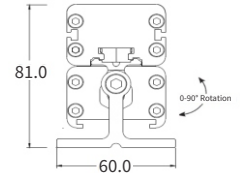

FEATURES

LED QUANTITY	12 Led/ft
FINISH	6063 High density aluminum
WORKING VOLTAGE	100-277 V ac 50/60Hz
RATED POWER	16/24/48W
BEAM ANGLE	20°, 35°, 50°. 10x40°
AVAILABLE LENGTH	410mm, 605mm, 1190mm
MOUNTING	Surface mounting
OPTIC	Clear tempered glass
DIMENSIONS	410, 605, 1190(L) x 50(B) x 69.3(H)
OPERATION TEMP	-40° C - +50° C
STORAGE TEMP	-40° C - +85° C
LAMP LIFE	50,000 hrs
BODY COLOR	Black, Grey, White
CONTROL	DMX

DIMENSION

ORDERING LOGIC

PRODUCT	POWER	OPTIC	COLOR TEMPERATURE	CONTROL	VOLTAGE	FIXTURE LENGTH	BODY COLOR	CUSTOM
LWW PRO-OM	16 - 16W (410mm)	20 - 20°	(RGB) RGB	DX - DMX	240 - 100-240VAC	410 - 410mm (16W)	BK - BLACK	XX
	24 - 24W (605mm)	35 - 35°	(RGBW) RGBW			605 - 605mm (24W)	GR - GREY	
	48 - 48W (1190mm)	50 - 50°				1190 - 1190mm (48W)	WH - WHITE	
		10-40 - 10° x 40°						

Item: YYZGLA-410/605/1190-RGBW
Asymmetric anti-glare louver

Height with/without mounting bracket (YYZMBA-H81)

Item: YYZGLS-410/605/1190-RGBW
Symmetric anti-glare louver

Height with/without mounting bracket (YYZMBA-H81)

Item: YYZMBA-H81
Description: YYZMBA-H81 is an adjustable mounting option are used for applications that require angle adjustments. It can rotate up to 180°

EXTENSION CABLE

DMX

Item: YYZACF-300-3pin
3-pin 300mm female Power lead in cable to bare wire