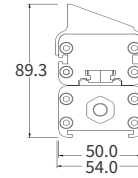

FEATURES

LED QUANTITY	12 Led/ft
FINISH	6063 High density aluminum
WORKING VOLTAGE	100-277 V ac 50/60Hz
RATED POWER	16/24/48W
BEAM ANGLE	20°, 35°, 50°. 10x40°
AVAILABLE LENGTH	410mm, 605mm, 1190mm
MOUNTING	Surface mounting
OPTIC	Clear tempered glass
DIMENSIONS	410, 605, 1190(L) x 50(B) x 69.3(H)
OPERATION TEMP	-40° C - +50° C
STORAGE TEMP	-40° C - +85° C
LAMP LIFE	50,000 hrs
BODY COLOR	Black, Grey, White
CONTROL	DMX

CREE / NICHIA
LED Quality

100-240 VAC
Working Voltage

16 W (410mm), 24 W(605mm)
48 W(1190mm)
Rated power

ELECTRICAL DATA

POWER CONSUMPTION	410mm-16W, 605mm-24W, 1190mm-48W
SUPPLY VOLTAGE	100-240 V ac 50/60Hz
COLORS	RGB, RGBW
CRI	80, 90+

DIMENSION

ORDERING LOGIC

PRODUCT	POWER	OPTIC	COLOR TEMPERATURE	CONTROL	VOLTAGE	FIXTURE LENGTH	BODY COLOR	CUSTOM
LWW PRO-OM	16 - 16W (410mm)	20 - 20°	(RGB) RGB	DX - DMX	240 - 100-240VAC	410 - 410mm (16W)	BK - BLACK	XX
	24 - 24W (605mm)	35 - 35°	(RGBW) RGBW			605 - 605mm (24W)	GR - GREY	
	48 - 48W (1190mm)	50 - 50°				1190 - 1190mm (48W)	WH - WHITE	
		10-40 - 10° x 40°						

Item: YYZGLA-410/605/1190-RGBW
Asymmetric anti-glare louver

Height with/without mounting bracket (YYZMBA-H81)

Item: YYZGLS-410/605/1190-RGBW
Symmetric anti-glare louver

Height with/without mounting bracket (YYZMBA-H81)