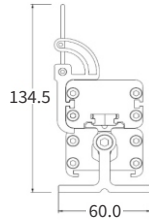

FEATURES

LED QUANTITY	12 Led/ft
FINISH	6063 High density aluminum
WORKING VOLTAGE	100-277 V ac 50/60Hz
RATED POWER	16/24/48W
BEAM ANGLE	20°, 35°, 50°. 10x40°
AVAILABLE LENGTH	410mm, 605mm, 1190mm
MOUNTING	Surface mounting
OPTIC	Clear tempered glass
DIMENSIONS	410, 605, 1190(L) x 50(B) x 69.3(H)
OPERATION TEMP	-40° C - +50° C
STORAGE TEMP	-40° C - +85° C
LAMP LIFE	50,000 hrs
BODY COLOR	Black, Grey, White
CONTROL	DMX

CREE / NICHIA
LED Quality

100-240 VAC
Working Voltage

16 W (410mm), 24 W(605mm)
48 W(1190mm)
Rated power

ELECTRICAL DATA

POWER CONSUMPTION	410mm-16W, 605mm-24W, 1190mm-48W
SUPPLY VOLTAGE	100-240 V ac 50/60Hz
COLORS	RGB, RGBW
CRI	80, 90+

DIMENSION

ORDERING LOGIC

PRODUCT	POWER	OPTIC	COLOR TEMPERATURE	CONTROL	VOLTAGE	FIXTURE LENGTH	BODY COLOR	CUSTOM
LWW PRO-OM	16 - 16W (410mm)	20 - 20°	(RGB) RGB	DX - DMX	240 - 100-240VAC	410 - 410mm (16W)	BK - BLACK	XX
	24 - 24W (605mm)	35 - 35°	(RGBW) RGBW			605 - 605mm (24W)	GR - GREY	
	48 - 48W (1190mm)	50 - 50°				1190 - 1190mm (48W)	WH - WHITE	
		10-40 - 10° x 40°						

Item: YYZGLA-410/605/1190-RGBW
Asymmetric anti-glare louver

Height with/without mounting bracket (YYZMBA-H81)

Item: YYZGLS-410/605/1190-RGBW
Symmetric anti-glare louver

Height with/without mounting bracket (YYZMBA-H81)