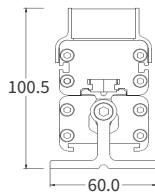

FEATURES

LED QUANTITY	12 Led/ft
FINISH	6063 High density aluminum
WORKING VOLTAGE	100-277 V ac 50/60Hz
RATED POWER	16/24/48W
BEAM ANGLE	20°, 35°, 50°. 10x40°
AVAILABLE LENGTH	410mm, 605mm, 1190mm
MOUNTING	Surface mounting
OPTIC	Clear tempered glass
DIMENSIONS	410, 605, 1190(L) x 50(B) x 69.3(H)
OPERATION TEMP	-40° C - +50° C
STORAGE TEMP	-40° C - +85° C
LAMP LIFE	50,000 hrs
BODY COLOR	Black, Grey, White
CONTROL	DMX

DIMENSION

ORDERING LOGIC

PRODUCT	POWER	OPTIC	COLOR TEMPERATURE	CONTROL	VOLTAGE	FIXTURE LENGTH	BODY COLOR	CUSTOM
LWW PRO-OM	16 - 16W (410mm)	20 - 20°	(RGB) RGB	DX - DMX	240 - 100-240VAC	410 - 410mm (16W)	BK - BLACK	XX
	24 - 24W (605mm)	35 - 35°	(RGBW) RGBW			605 - 605mm (24W)	GR - GREY	
	48 - 48W (1190mm)	50 - 50°				1190 - 1190mm (48W)	WH - WHITE	
		10-40 - 10° x 40°						

Item: YYZGLA-410/605/1190-RGBW
Asymmetric anti-glare louver

Height with/without mounting bracket (YYZMBA-H81)

Item: YYZGLS-410/605/1190-RGBW
Symmetric anti-glare louver

Height with/without mounting bracket (YYZMBA-H81)

Item: YYZMBA-H81
Description: YYZMBA-H81 is an adjustable mounting option are used for applications that require angle adjustments. It can rotate up to 180°

EXTENSION CABLE

DMX

Item: YYZACF-300-3pin
3-pin 300mm female Power lead in cable to bare wire