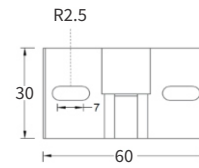

Item: YYZMBA-H81
Description: YYZMBA-H81 is an adjustable mounting option are used for applications that require angle adjustments. It can rotate up to 180°

EXTENSION CABLE

DMX