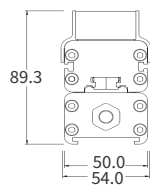

FEATURES

LED QUANTITY	12 Led/ft
FINISH	6063 High density aluminum
WORKING VOLTAGE	100-277 V ac 50/60Hz
RATED POWER	16/24/48W
BEAM ANGLE	20°, 35°, 50°. 10x40°
AVAILABLE LENGTH	410mm, 605mm, 1190mm
MOUNTING	Surface mounting
OPTIC	Clear tempered glass
DIMENSIONS	410, 605, 1190(L) x 50(B) x 69.3(H)
OPERATION TEMP	-40° C - +50° C
STORAGE TEMP	-40° C - +85° C
LAMP LIFE	50,000 hrs
BODY COLOR	Black, Grey, White
CONTROL	DMX

CREE / NICHIA
LED Quality

100-240 VAC
Working Voltage

16 W (410mm), 24 W(605mm)
48 W(1190mm)
Rated power

ELECTRICAL DATA

POWER CONSUMPTION	410mm-16W, 605mm-24W, 1190mm-48W
SUPPLY VOLTAGE	100-240 V ac 50/60Hz
COLORS	RGB, RGBW
CRI	80, 90+

DIMENSION

ORDERING LOGIC

PRODUCT	POWER	OPTIC	COLOR TEMPERATURE	CONTROL	VOLTAGE	FIXTURE LENGTH	BODY COLOR	CUSTOM
LWW PRO-OM	16 - 16W (410mm)	20 - 20°	(RGB) RGB	DX - DMX	240 - 100-240VAC	410 - 410mm (16W)	BK - BLACK	XX
	24 - 24W (605mm)	35 - 35°	(RGBW) RGBW			605 - 605mm (24W)	GR - GREY	
	48 - 48W (1190mm)	50 - 50°				1190 - 1190mm (48W)	WH - WHITE	
		10-40 - 10° x 40°						

Item: YYZGLA-410/605/1190-RGBW
Asymmetric anti-glare louver

Height with/without mounting bracket (YYZMBA-H81)

Item: YYZGLS-410/605/1190-RGBW
Symmetric anti-glare louver

Height with/without mounting bracket (YYZMBA-H81)