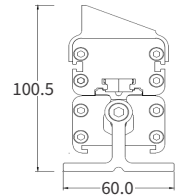

FEATURES

LED QUANTITY	12 Led/ft
FINISH	6063 High density aluminum
WORKING VOLTAGE	100-277 V ac 50/60Hz
RATED POWER	16/24/48W
BEAM ANGLE	20°, 35°, 50°. 10x40°
AVAILABLE LENGTH	410mm, 605mm, 1190mm
MOUNTING	Surface mounting
OPTIC	Clear tempered glass
DIMENSIONS	410, 605, 1190(L) x 50(B) x 69.3(H)
OPERATION TEMP	-40° C - +50° C
STORAGE TEMP	-40° C - +85° C
LAMP LIFE	50,000 hrs
BODY COLOR	Black, Grey, White
CONTROL	DMX

DIMENSION

ORDERING LOGIC

PRODUCT	POWER	OPTIC	COLOR TEMPERATURE	CONTROL	VOLTAGE	FIXTURE LENGTH	BODY COLOR	CUSTOM
LWW PRO-OM	16 - 16W (410mm)	20 - 20°	(RGB) RGB	DX - DMX	240 - 100-240VAC	410 - 410mm (16W)	BK - BLACK	XX
	24 - 24W (605mm)	35 - 35°	(RGBW) RGBW			605 - 605mm (24W)	GR - GREY	
	48 - 48W (1190mm)	50 - 50°				1190 - 1190mm (48W)	WH - WHITE	
		10-40 - 10° x 40°						

Item: YYZGLA-410/605/1190-RGBW
Asymmetric anti-glare louver

Height with/without mounting bracket (YYZMBA-H81)

Item: YYZGLS-410/605/1190-RGBW
Symmetric anti-glare louver

Height with/without mounting bracket (YYZMBA-H81)