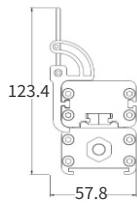

Height with/without mounting bracket (YYZMBA-H81)