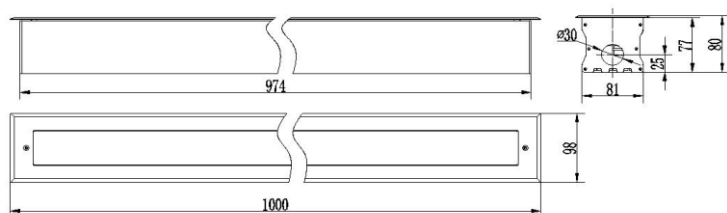

FEATURES

FINISH	ALUMINIUM
WORKING VOLTAGE	24 V DC
RATED POWER	18W/24W/36W per meter
BEAM ANGLE	15°, 30°, 45°, 60°, 15°x60°, 20°x40°
MOUNTING	INGROUND
OPTIC	CLEAR TEMPERED GLASS
DIMENSIONS	1000(L) x 98(W) x 80mm(H)
OPERATION TEMP	-25° C - +50° C
LAMP LIFE	50000 HRS
BODY COLOR	RAL6063
CONTROL	ON/OFF, DMX512

DIMENSION

ORDERING LOGIC

PRODUCT	WATTAGE	OPTIC	COLOR TEMPARTURE	VOLTAGE	BODY COLOR	ACCESSORY	CUSTOM
LRO-18	18 - 18W	15 - 15°	(CT27) 2700K	24 - 24VDC	AL - RAL6063	HCL - Honey comb louver	XX
	24 - 24W	30 - 30°	(CT30) 3000K				
	36 - 36W	45 - 45°	(CT40) 4000K				
		60 - 60°	(CT57) 5700K				
		15x60 - 15°x60°	(RGB) RGB				
		20x40 - 20°x40°	(RGBW) RGBW				